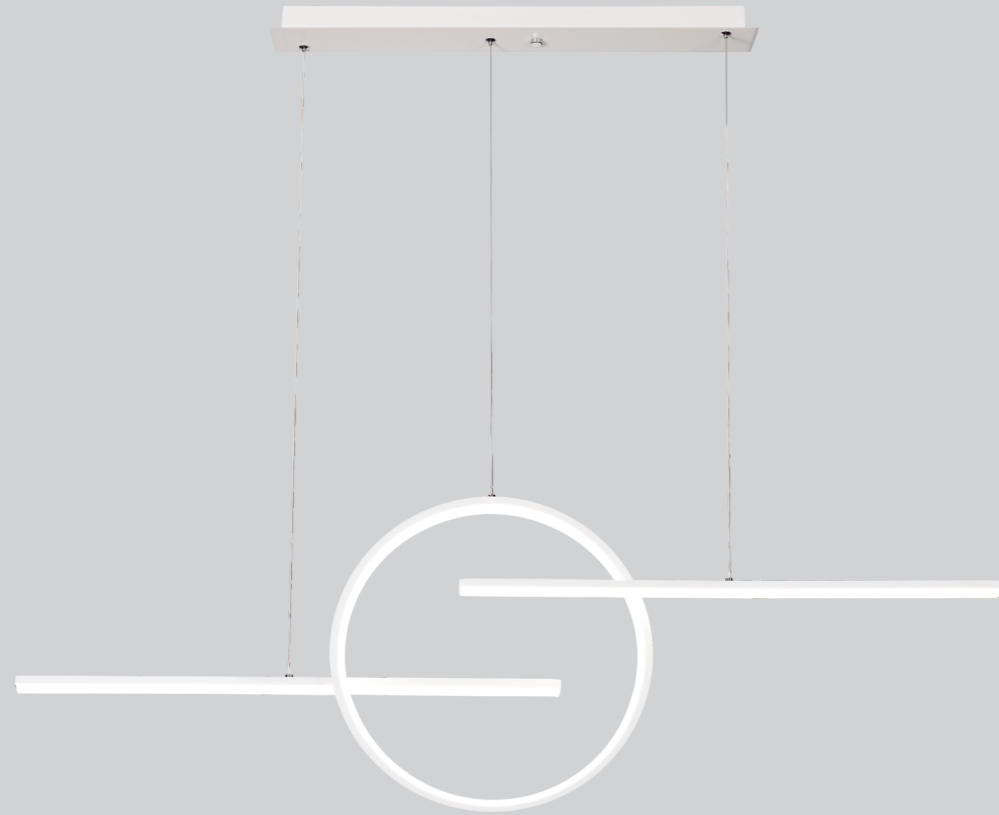

KITESURF

7190 Blanco-White
LEWD 50W 4000lm

Aluminio/Silicona/Metal-Aluminium/Silicone/Metal 220-240V~50/60Hz CRI >80

7140 Negro-Black
LED 50W 4000lm

Aluminio/Silicona/Metal-Aluminium/Silicone/Metal 220-240V~50/60Hz CRI >80

7192 Blanco-White
LED 30W 2400lm

7142 Negro-Black
LED 30W 2400lm

Aluminio/Silicona/Metal-Aluminium/Silicone/Metal 220-240V~50/60Hz CRI >80

7193 Blanco-White
LED 30W 2400lm

7143 Negro-Black
LED 30W 2400lm

7191 Blanco-White
LED 48W 3840lm

7141 Negro-Black
LED 48W 3840lm

Aluminio/Silicona/Metal-Aluminium/Silicone/Metal 220-240V~50/60Hz CRI >80

7194 Blanco-White
LED 8W 640lm

7144 Negro-Black
LED 8W 640lm

Aluminio/Silicona/Metal-Aluminium/Silicone/Metal 220-240V~50/60Hz CRI >80

7195 Blanco-White
LED 8W 380lm

7145 Negro-Black
LED 8W 380lm

Aluminio/Silicona/Metal-Aluminium/Silicone/Metal 220-240V~50/60Hz CRI >80

7196 Blanco-White
LED 24W 900lm

7146 Negro-Black
LED 24W 900lm