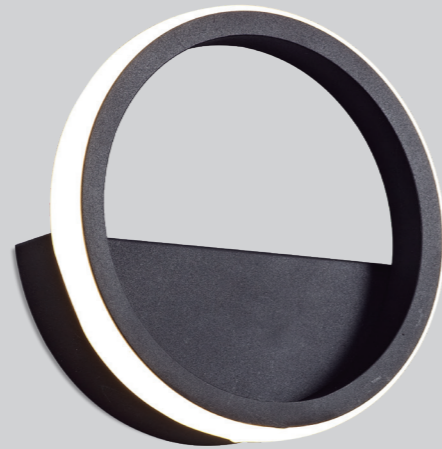

KITESURF

7190 Blanco-White
LEWD 50W 4000lm

Aluminio/Silicona/Metal-Aluminium/Silicone/Metal 220-240V~50/60Hz CRI >80

7140 Negro-Black
LED 50W 4000lm

Aluminio/Silicona/Metal-Aluminium/Silicone/Metal 220-240V~50/60Hz CRI >80

7192 Blanco-White
LED 30W 2400lm

7142 Negro-Black
LED 30W 2400lm

Aluminio/Silicona/Metal-Aluminium/Silicone/Metal 220-240V~50/60Hz CRI >80

7193 Blanco-White
LED 30W 2400lm

7143 Negro-Black
LED 30W 2400lm

7191 Blanco-White
LED 48W 3840lm

7141 Negro-Black
LED 48W 3840lm

Aluminio/Silicona/Metal-Aluminium/Silicone/Metal 220-240V~50/60Hz CRI >80

7194 Blanco-White
LED 8W 640lm

7144 Negro-Black
LED 8W 640lm

Aluminio/Silicona/Metal-Aluminium/Silicone/Metal 220-240V~50/60Hz CRI >80

7195 Blanco-White
LED 8W 380lm

7145 Negro-Black
LED 8W 380lm

Aluminio/Silicona/Metal-Aluminium/Silicone/Metal 220-240V~50/60Hz CRI >80

7196 Blanco-White
LED 24W 900lm

7146 Negro-Black
LED 24W 900lm