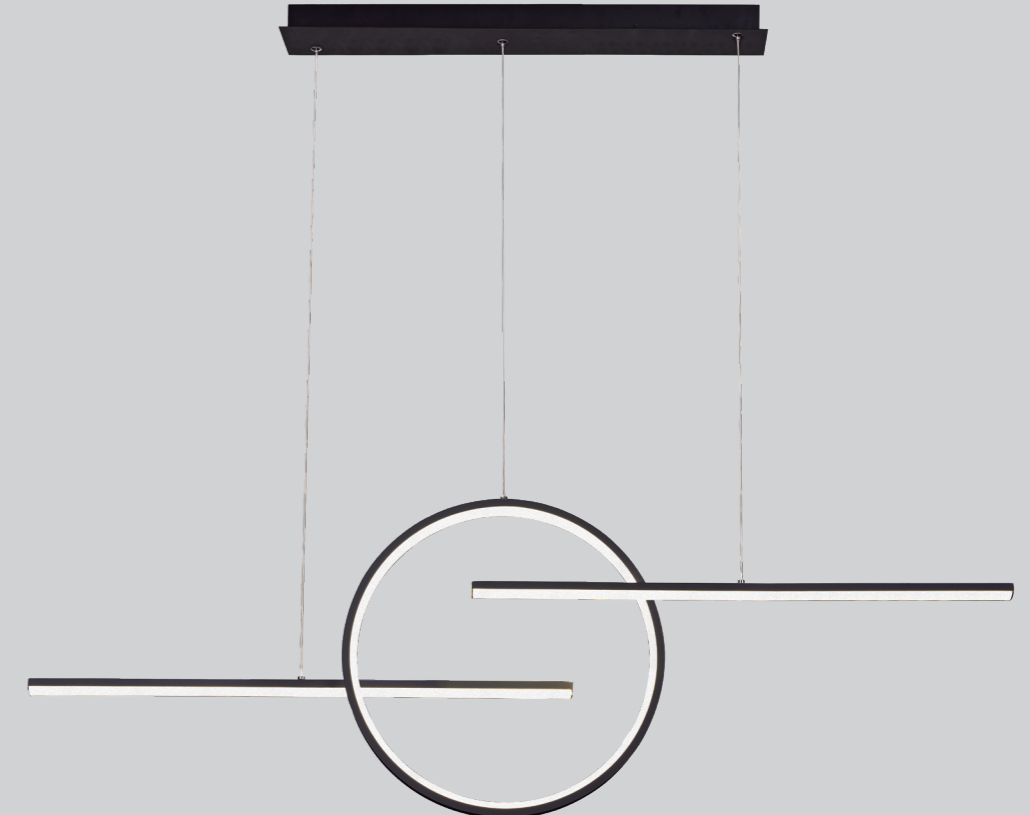

KITESURF

7190 Blanco-White
LEWD 50W 4000lm

Aluminio/Silicona/Metal-Aluminium/Silicone/Metal 220-240V~50/60Hz CRI >80

7140 Negro-Black
LED 50W 4000lm

Aluminio/Silicona/Metal-Aluminium/Silicone/Metal 220-240V~50/60Hz CRI >80

7192 Blanco-White
LED 30W 2400lm

7142 Negro-Black
LED 30W 2400lm

Aluminio/Silicona/Metal-Aluminium/Silicone/Metal 220-240V~50/60Hz CRI >80

7193 Blanco-White
LED 30W 2400lm

7143 Negro-Black
LED 30W 2400lm

7191 Blanco-White
LED 48W 3840lm

7141 Negro-Black
LED 48W 3840lm

Aluminio/Silicona/Metal-Aluminium/Silicone/Metal 220-240V~50/60Hz CRI >80

7194 Blanco-White
LED 8W 640lm

7144 Negro-Black
LED 8W 640lm

Aluminio/Silicona/Metal-Aluminium/Silicone/Metal 220-240V~50/60Hz CRI >80

7195 Blanco-White
LED 8W 380lm

7145 Negro-Black
LED 8W 380lm

Aluminio/Silicona/Metal-Aluminium/Silicone/Metal 220-240V~50/60Hz CRI >80

7196 Blanco-White
LED 24W 900lm

7146 Negro-Black
LED 24W 900lm