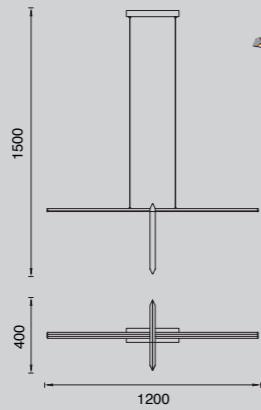

7192 Blanco-White
LED 30W 2400lm

7142 Negro-Black
LED 30W 2400lm

Aluminio/Silicona/Metal-Aluminium/Silicone/Metal 220-240V~50/60Hz CRI >80

7193 Blanco-White
LED 30W 2400lm

7143 Negro-Black
LED 30W 2400lm

7191 Blanco-White
LED 48W 3840lm