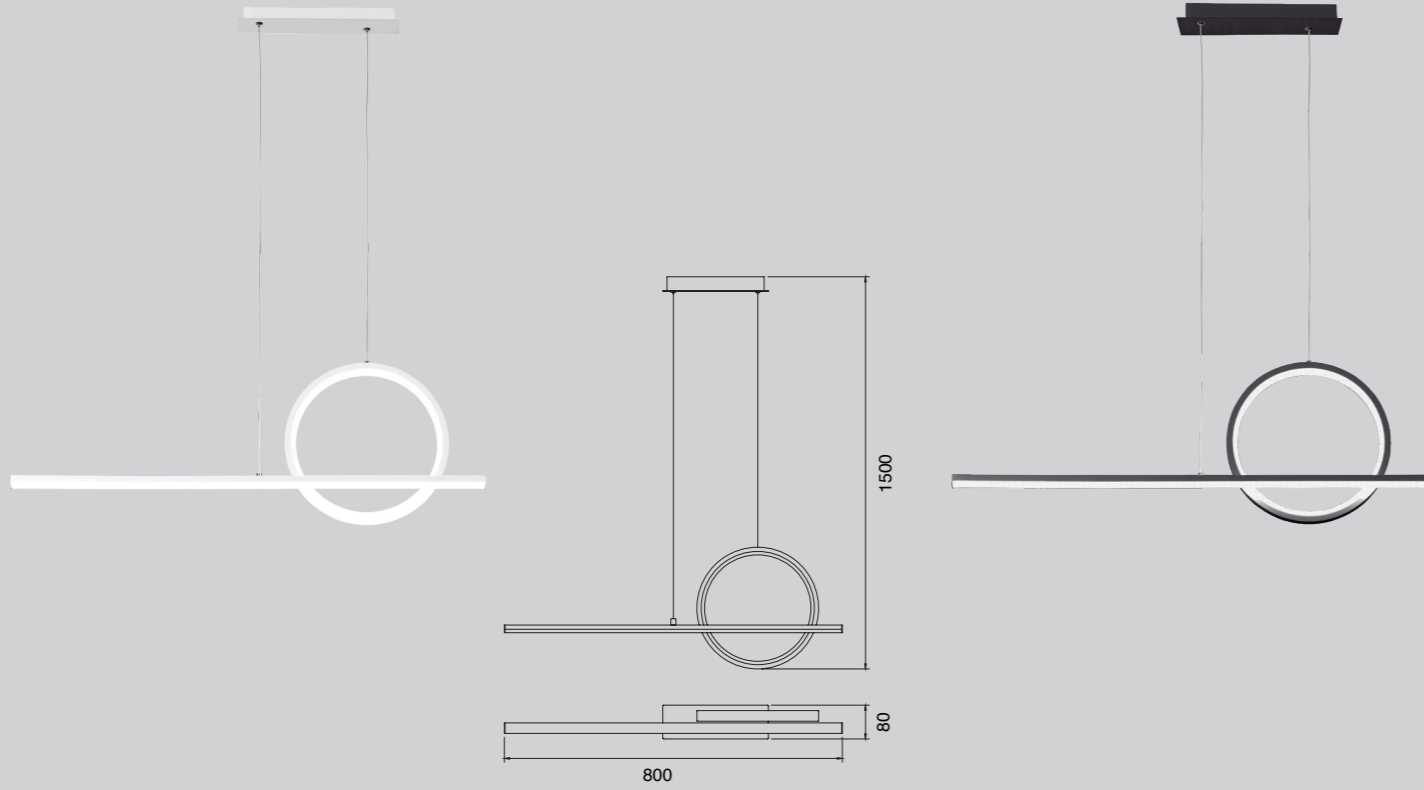

KITESURF

7190 Blanco-White
LEWD 50W 4000lm

Aluminio/Silicona/Metal-Aluminium/Silicone/Metal 220-240V~50/60Hz CRI >80

7140 Negro-Black
LED 50W 4000lm

Aluminio/Silicona/Metal-Aluminium/Silicone/Metal 220-240V~50/60Hz CRI >80

7192 Blanco-White
LED 30W 2400lm

7142 Negro-Black
LED 30W 2400lm

Aluminio/Silicona/Metal-Aluminium/Silicone/Metal 220-240V~50/60Hz CRI >80

7193 Blanco-White
LED 30W 2400lm

7143 Negro-Black
LED 30W 2400lm

7191 Blanco-White
LED 48W 3840lm

7141 Negro-Black
LED 48W 3840lm

Aluminio/Silicona/Metal-Aluminium/Silicone/Metal 220-240V~50/60Hz CRI >80

7194 Blanco-White
LED 8W 640lm

7144 Negro-Black
LED 8W 640lm

Aluminio/Silicona/Metal-Aluminium/Silicone/Metal 220-240V~50/60Hz CRI >80

7195 Blanco-White
LED 8W 380lm

7145 Negro-Black
LED 8W 380lm

Aluminio/Silicona/Metal-Aluminium/Silicone/Metal 220-240V~50/60Hz CRI >80

7196 Blanco-White
LED 24W 900lm

7146 Negro-Black
LED 24W 900lm