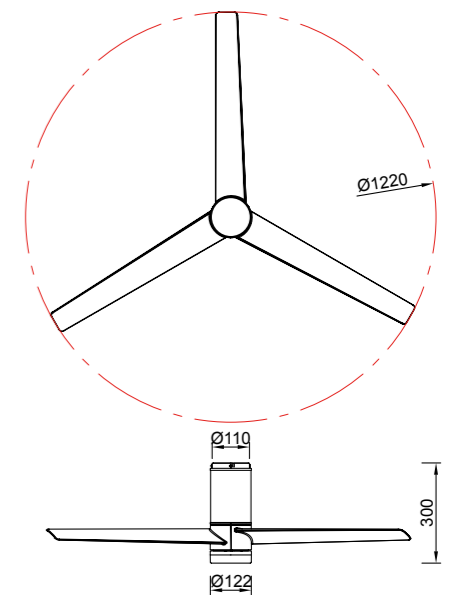

UP DOWN
by Santiago Sevillano Studio
New

Ref	K	CRI	W	Lumen útiles	Lumen	Acabado Finish	Motor
9062	2700-5000K	≥ 80	45 W	2600lm	4950lm	Blanco+Transparente White+Transparent	35W

Velocidad Speeds	Sleep mode	1	2	3	4	5	6	7	8
Potencia Power	6	9	13	16	19	24	29	33	35
RPM	90	110	120	130	140	150	160	165	170
Flujo de aire Airflow (m³/h)	4680	6340	7170	8000	8830	9660	10490	10905	11320
Nivel sonoro Sound level (dB(a))	33	36.8	38.7	40.5	42.4	44.2	46.1	47	48

INSTALAR

MODO DE USO