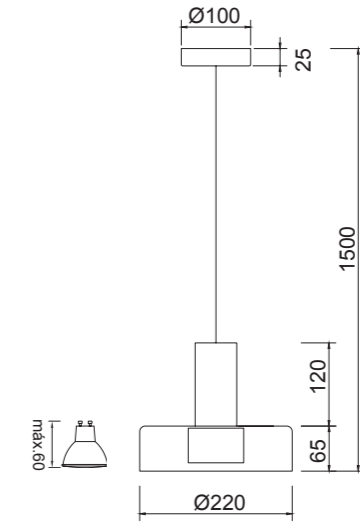

Bombillas recomendadas-Suggested bulbs

GU10	K	LED	REF	DIMMABLE
	3000K	9W	R09218	
	3000K	9W	R09219	
	4000K	9W	R09220