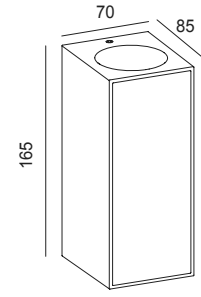

BERET

Apliques exterior-Outdoor wall lights

Outdoor

REFERENCE	BULB (No incl)	FINISH
New 7929	2L x GU10	Gris Oscuro/madera-Dark Grey/wood
máx. 10W LED (No incl)	100-240V~ 50/60Hz	Aluminio/Cristal/Madera-Aluminium/Glass/SPC Wood

REFERENCE	BULB NO INCLUDED	FINISH
New 7928	1L x E27	Gris Oscuro/madera-Dark Grey/wood
máx. 15W LED (No incl)	100-240V~ 50/60Hz	Aluminio/PC/Madera-Aluminium/Opal PC/SPC Wood