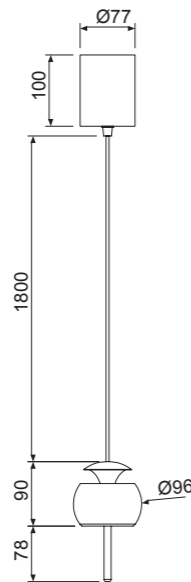

8407 Cromo negro-Black chrome
LED 12W 3000K 1000lm

8408 Café-Coffee
LED 12W 3000K 1000lm