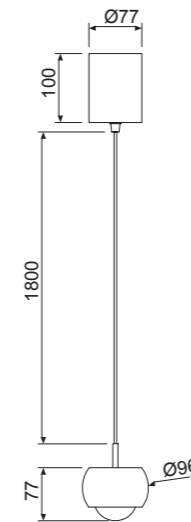

8408 Café-Coffee
LED 12W 3000K 1000lm