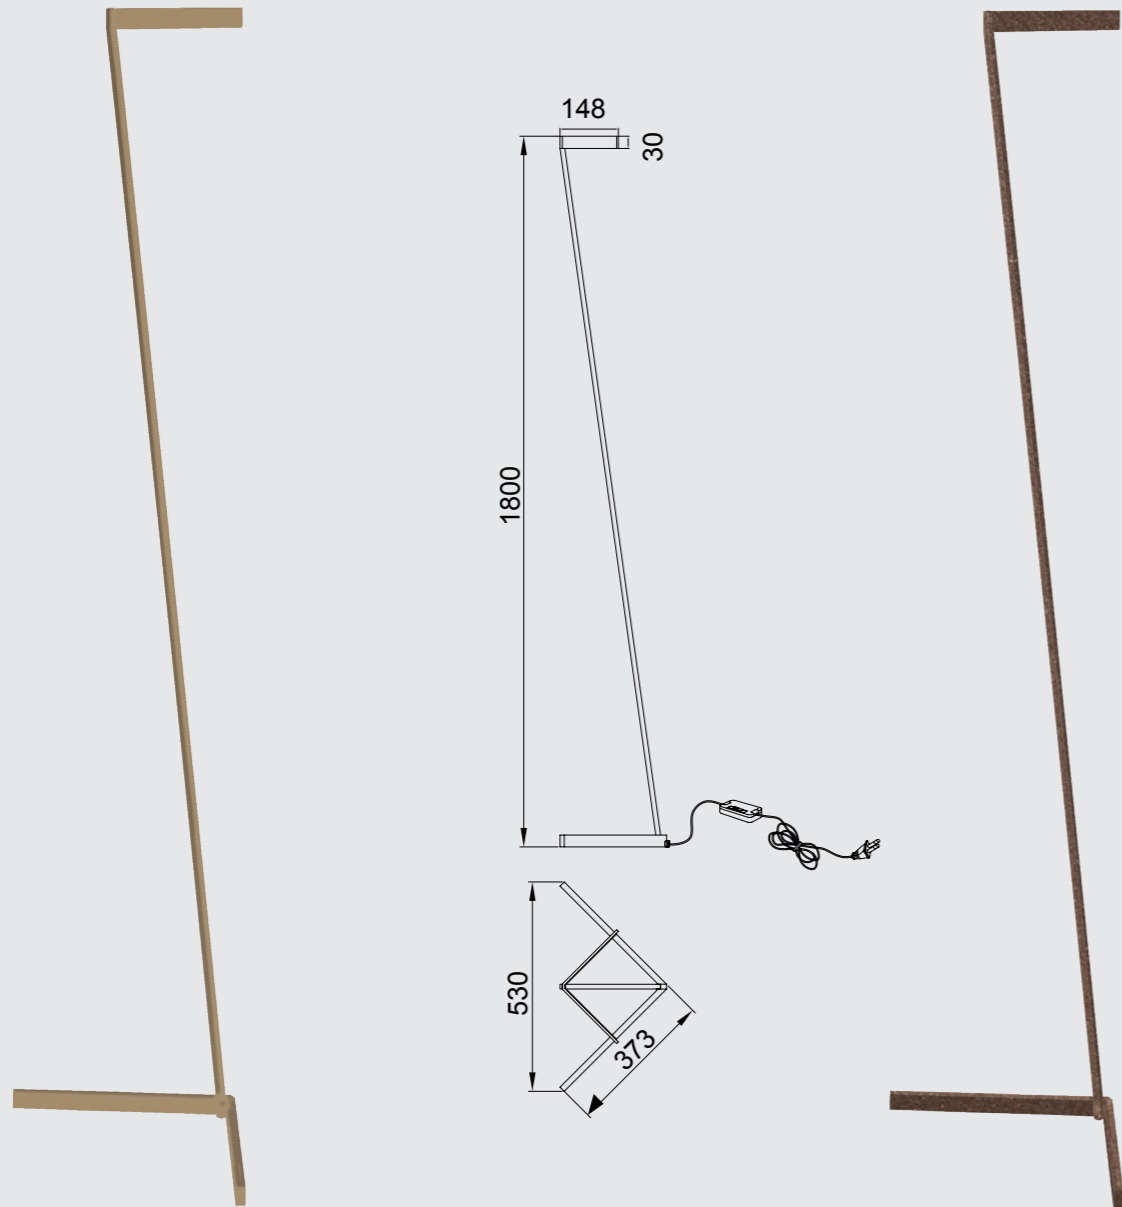

VECTOR by Santiago Sevillano

VECTOR by Santiago Sevillano

VECTOR

7332 Blanco-White
LED 20W 3000K 1500lm

7333 Negro-Black
LED 20W 3000K 1500lm

Metal-Metal 220-240V~ 50/60Hz CRI> 80 Registered N° 007663331-0025

VECTOR

7335 Oro-Gold
LED 20W 3000K 1500lm

7337 Savia-Savia
LED 20W 3000K 1500lm

Metal-Metal 220-240V~ 50/60Hz CRI> 80 Registered N° 007663331-0025

VECTOR

7334 Oro-Gold
LED 5W 3000K 375lm

7336 Savia-Savia
LED 5W 3000K 375lm

Metal-Metal 220-240V~ 50/60Hz CRI> 80 Registered N° 007663331-0026

VECTOR

7445 Blanco-White
LED 40W 3000K 3000lm

7446 Negro-Black
LED 40W 3000K 3000lm

7447 Oro-Gold
LED 40W 3000K 3000lm

7448 Savia-Savia
LED 40W 3000K 3000lm