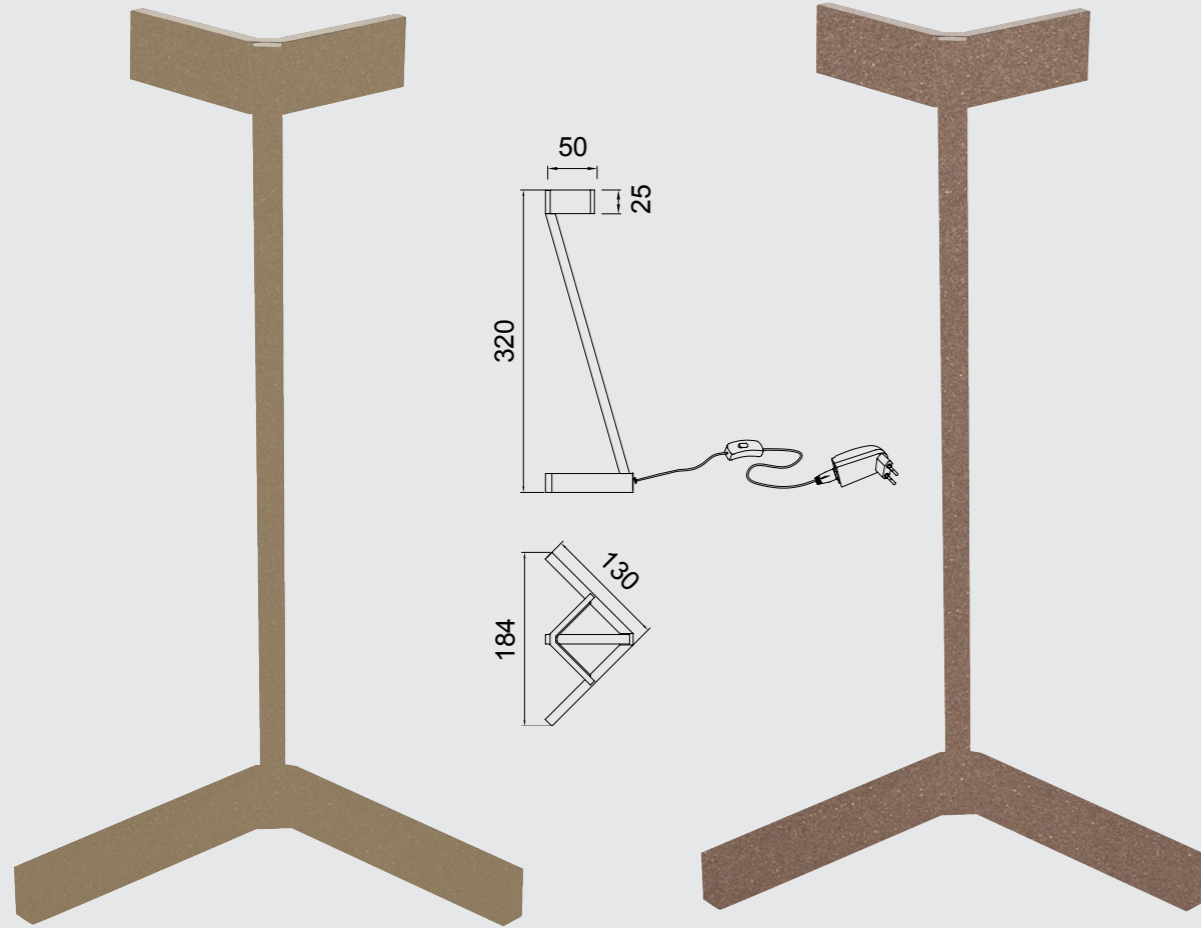

VECTOR

7334 Oro-Gold
LED 5W 3000K 375lm

7336 Savia-Savia
LED 5W 3000K 375lm