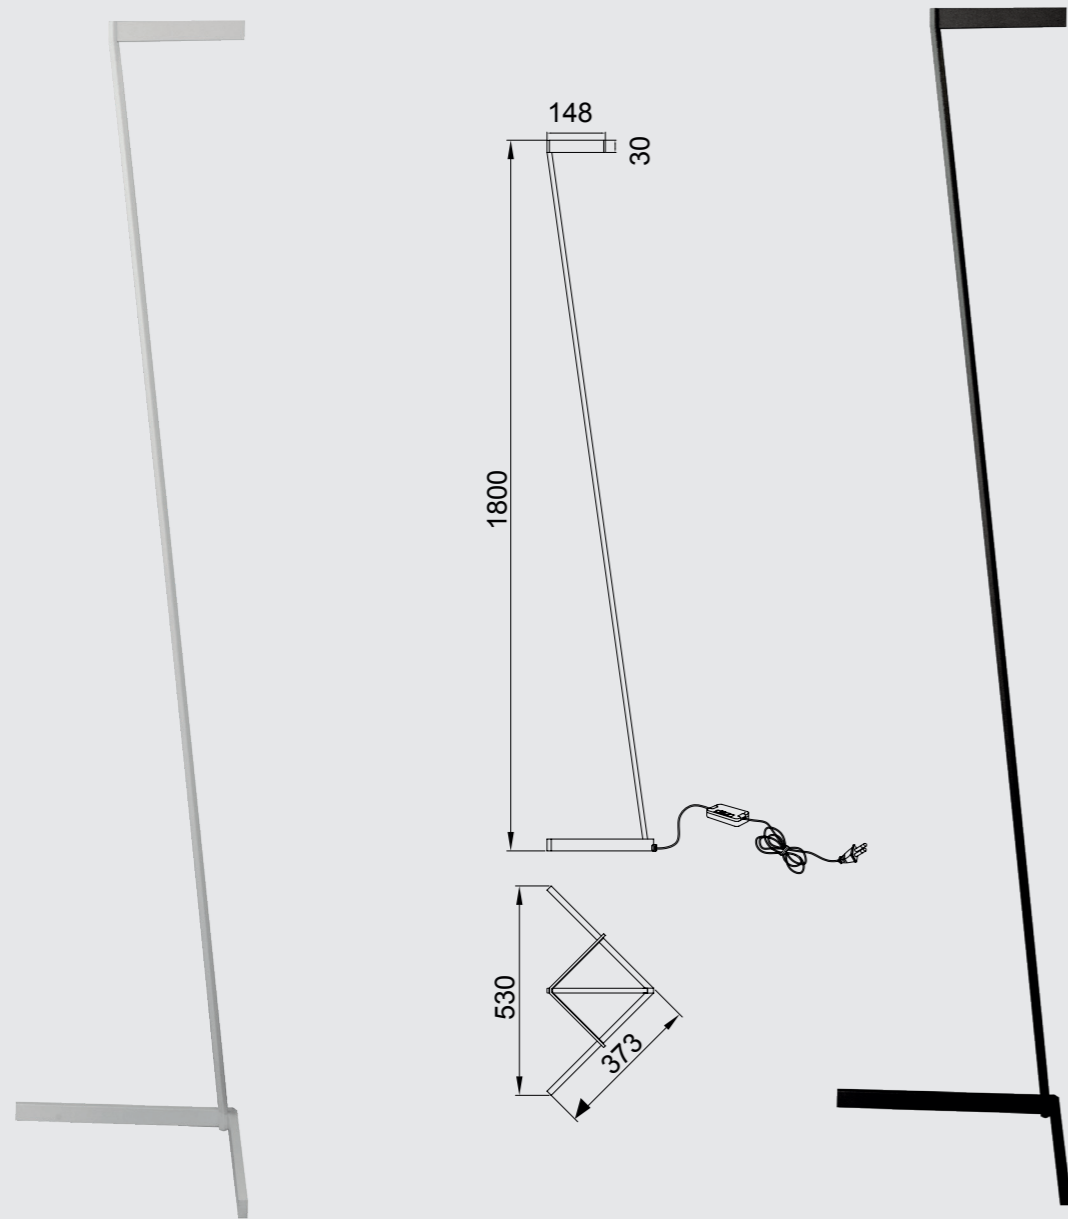

VECTOR by Santiago Sevillano

VECTOR by Santiago Sevillano

VECTOR

7332 Blanco-White
LED 20W 3000K 1500lm

7333 Negro-Black
LED 20W 3000K 1500lm

Metal-Metal 220-240V~ 50/60Hz CRI> 80 Registered N° 007663331-0025

VECTOR

7335 Oro-Gold
LED 20W 3000K 1500lm

7337 Savia-Savia
LED 20W 3000K 1500lm

Metal-Metal 220-240V~ 50/60Hz CRI> 80 Registered N° 007663331-0025

VECTOR

7334 Oro-Gold
LED 5W 3000K 375lm

7336 Savia-Savia
LED 5W 3000K 375lm

Metal-Metal 220-240V~ 50/60Hz CRI> 80 Registered N° 007663331-0026

VECTOR

7445 Blanco-White
LED 40W 3000K 3000lm

7446 Negro-Black
LED 40W 3000K 3000lm

7447 Oro-Gold
LED 40W 3000K 3000lm

7448 Savia-Savia
LED 40W 3000K 3000lm