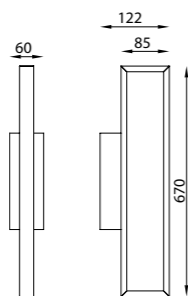

7198 Blanco-White
LED 20W 1550lm 100-250V