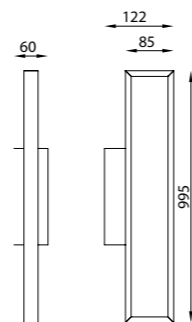

DURBAN

3000K

7197 Blanco-White
LED 10W 780lm 100-250V

7198 Blanco-White
LED 20W 1550lm 100-250V

7199 Blanco-White
LED 30W 2300lm 220-240V

Aluminio-Aluminum 50/60Hz CRI> 80

DURBAN

3000K