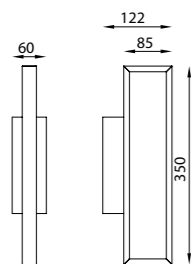

DURBAN

3000K

7197 Blanco-White
LED 10W 780lm 100-250V