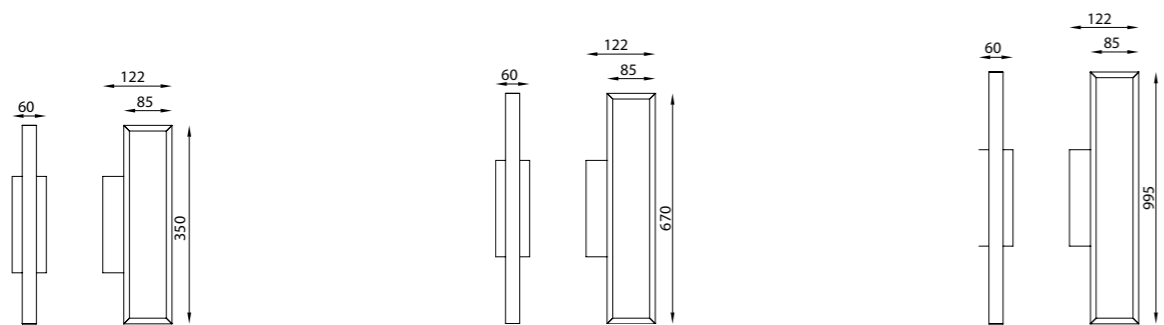

DURBAN

3000K

7175 Negro-Black
LED 10W 780lm 100-250V

7176 Negro-Black
LED 20W 1550lm 100-250V

7177 Negro-Black
LED 30W 2300lm 220-240V

Aluminio-Aluminum 50/60Hz CRI > 80

DURBAN

3000K