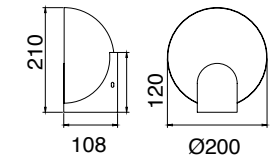

# ÓCULO

Sobremesa-Table lamp

Aplique-Wall lamp

**8431** Negro-Black  
LED 12W 3000K 1080lm

**8432** Oro-Gold  
LED 12W 3000K 1080lm

**8590** Negro-Black  
LED 5W 3000K 400lm

**8433** Negro-Black  
LED 5W 3000K 400lm