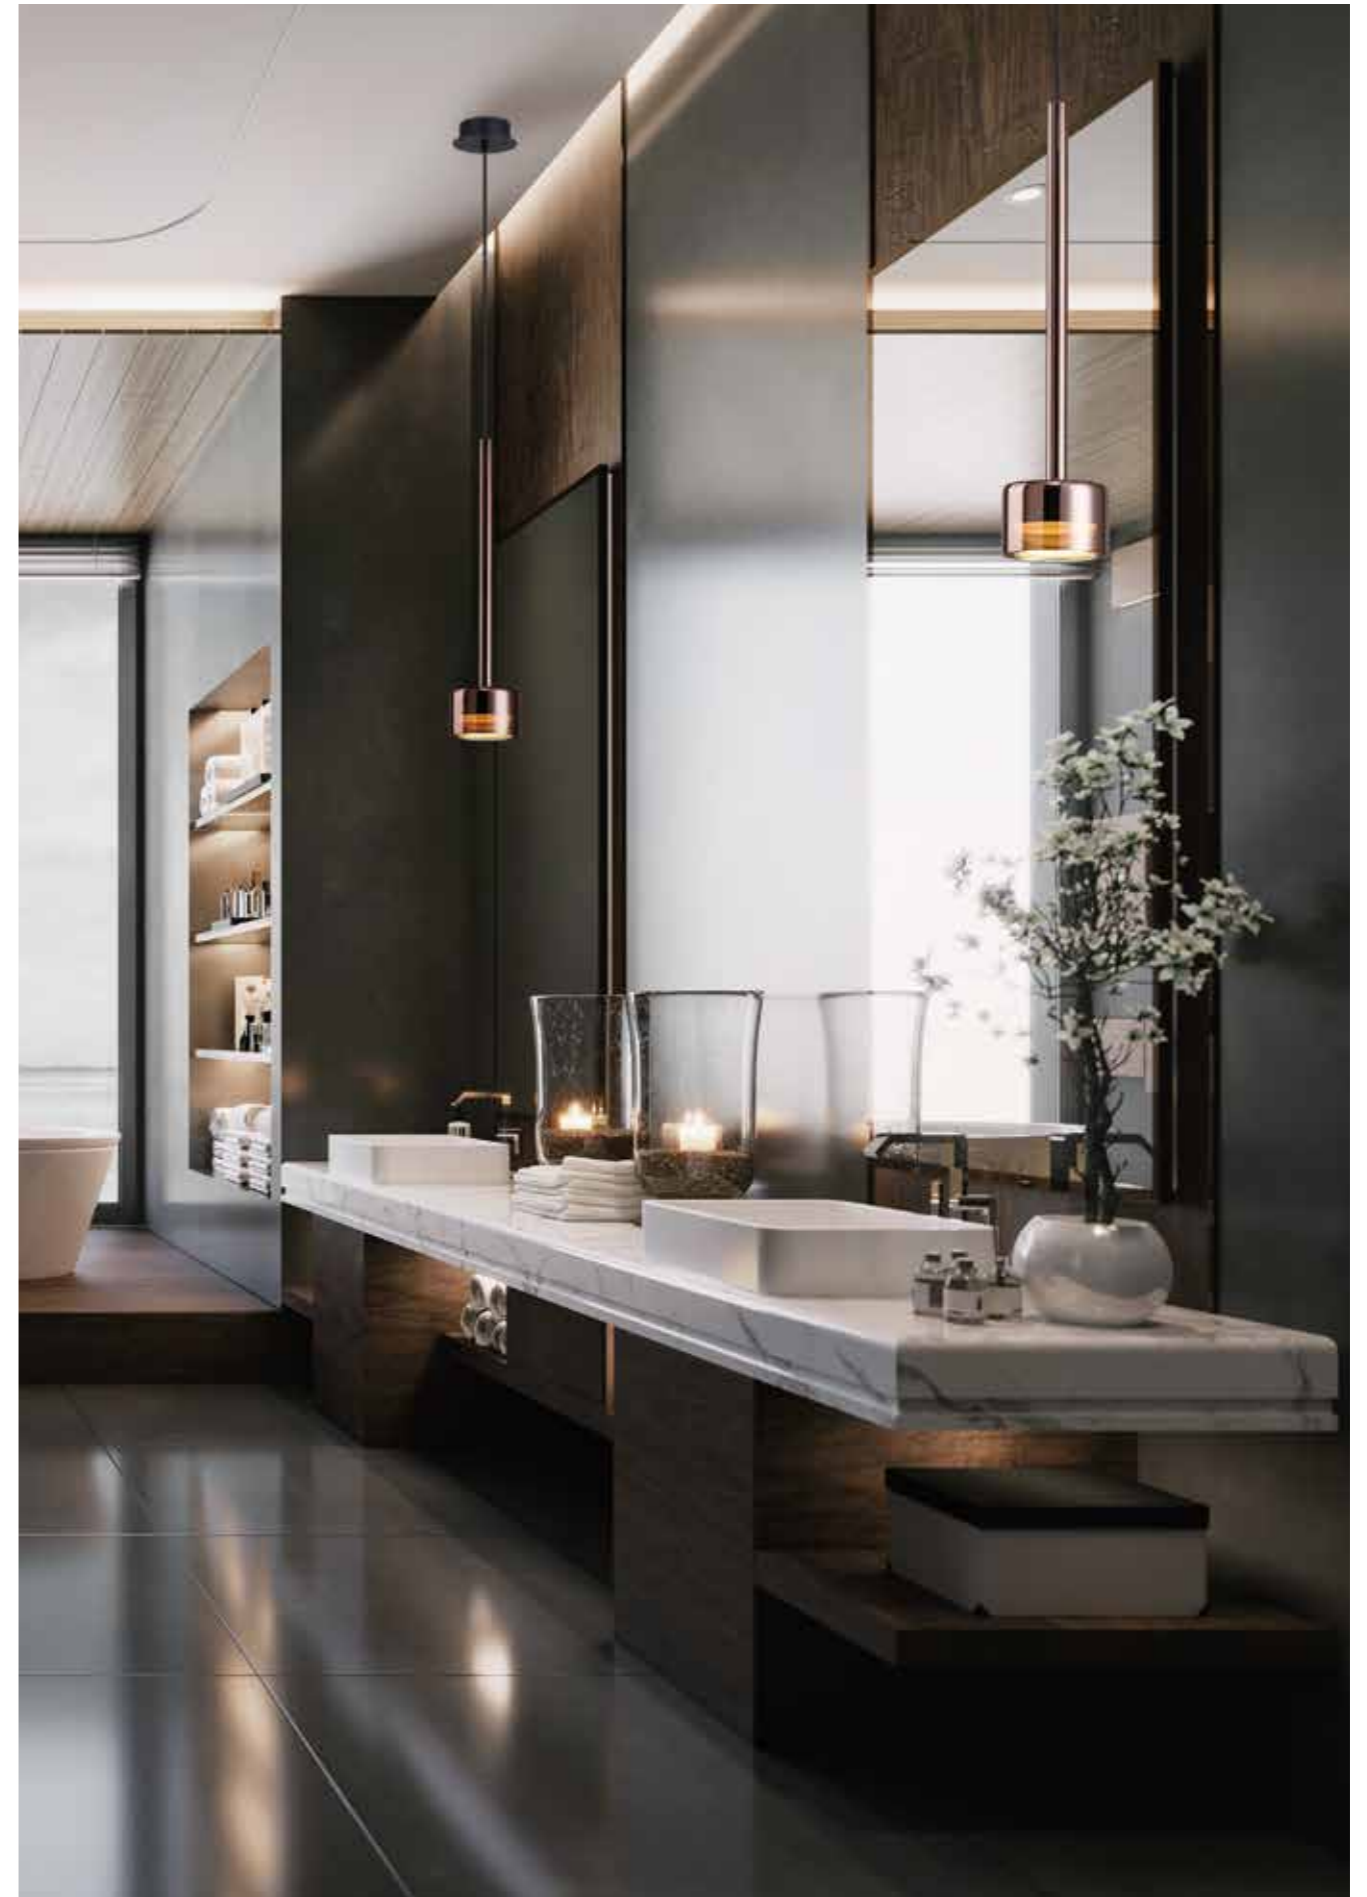

TONIC

by Mantra team

TONIC

TONIC

TONIC

TONIC

TONIC

7878 Multicolor-Multicolour
GX53 14× máx. 12W LED (no incl)