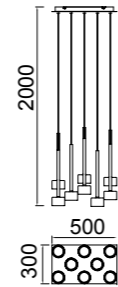

7880 Multicolor-Multicolour
GX53 8× máx. 12W LED (no incl)