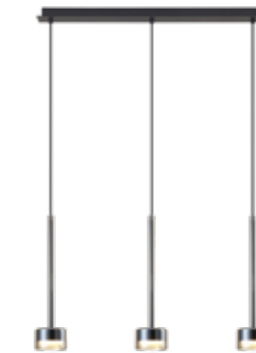

TONIC

by Mantra team

TONIC

TONIC

TONIC

TONIC

TONIC

7878 Multicolor-Multicolour
GX53 14× máx. 12W LED (no incl)

7879 Multicolor-Multicolour
GX53 14× máx. 12W LED (no incl)

7880 Multicolor-Multicolour
GX53 8× máx. 12W LED (no incl)

7881 Multicolor-Multicolour
GX53 8× máx. 12W LED (no incl)

7882 Transparente-Transparent
GX53 3× máx. 12W LED (no incl)

7883 Cromo-Chrome
GX53 3× máx. 12W LED (no incl)

7884 Bronce-Bronze
GX53 3× máx. 12W LED (no incl)

7885 Cobre-Copper
GX53 3× máx. 12W LED (no incl)

Bombillas recomendadas-Suggested bulbs

GX53	K	LED	REF
	3000K	12W	R09248
	4000K	12W	R09249