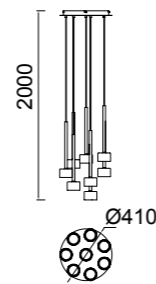

7881 Multicolor-Multicolour
GX53 8× máx. 12W LED (no incl)