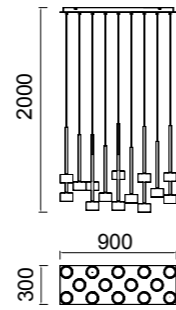

TONIC

by Mantra team

TONIC

TONIC

TONIC

TONIC

TONIC

7878 Multicolor-Multicolour
GX53 14× máx. 12W LED (no incl)