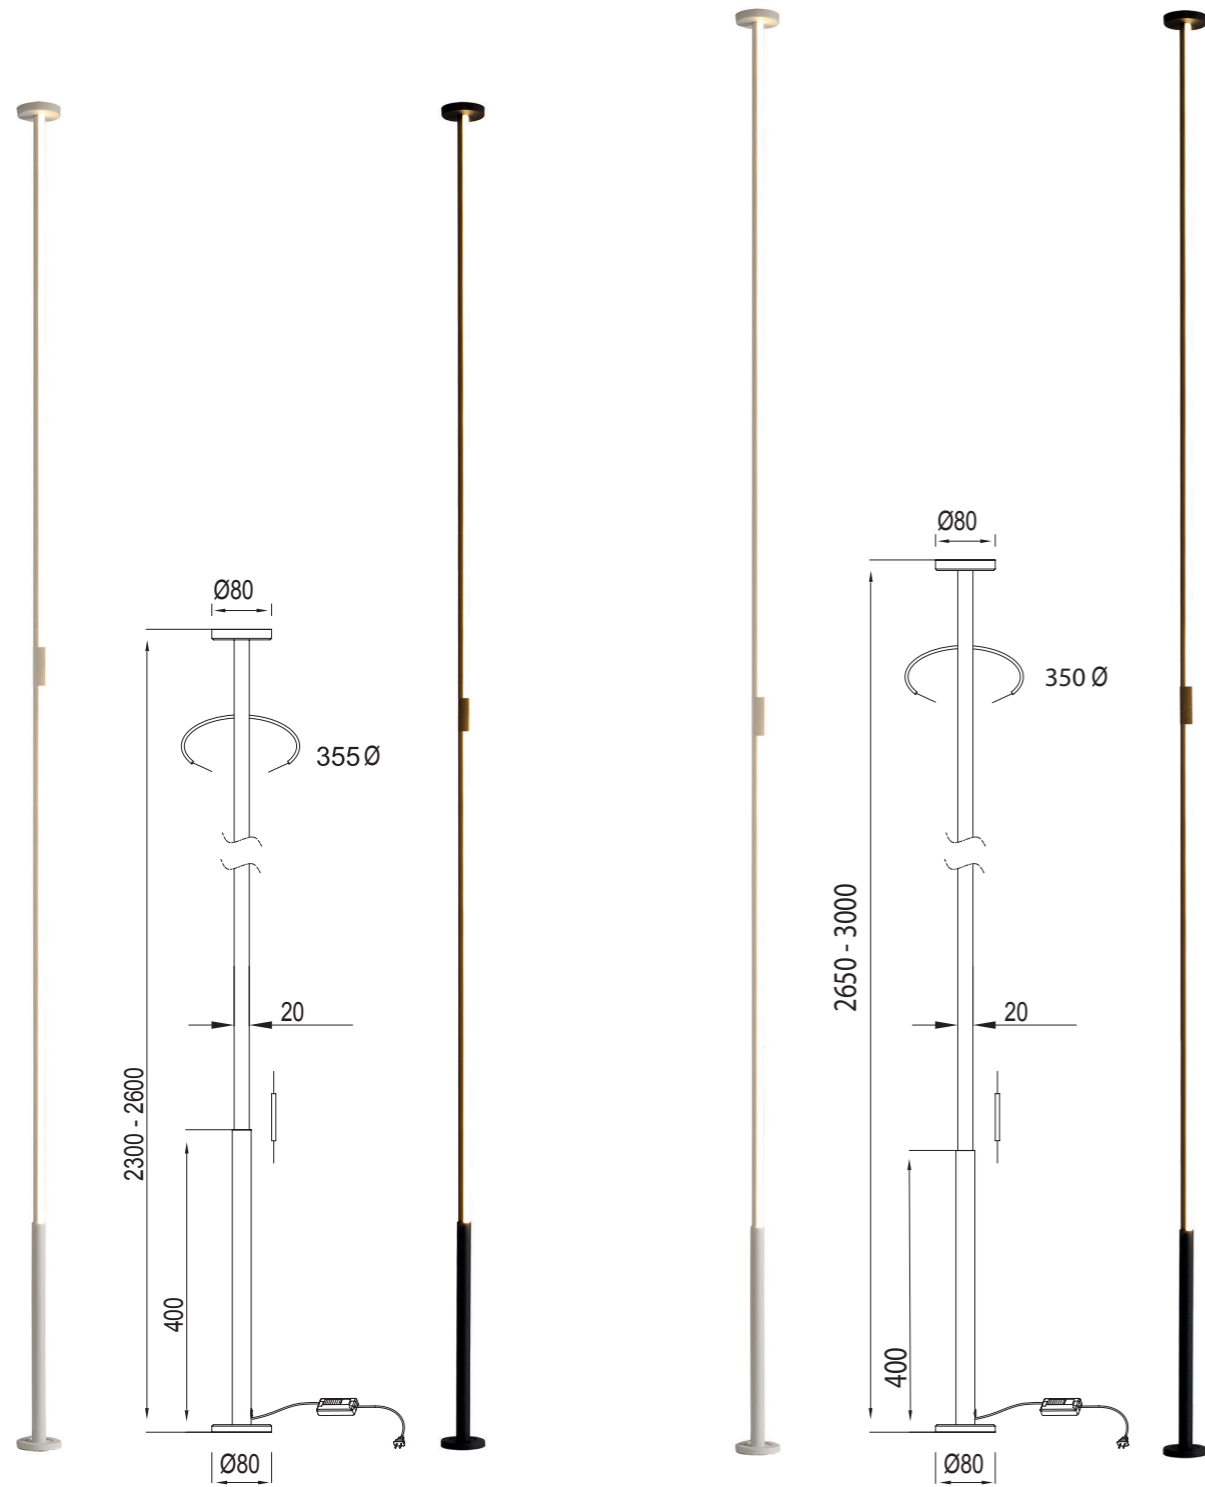

VERTICAL

by Mantra Team

VERTICAL

7348 Negro-Black
LED 60W 3000K 3600lm

3000K Dimmable DIMMER ON / OFF 30,000 LED life / LED life 30,000 h LED INCLUDED 5 años WARRANTY GARANTIA LED IP20

Acero/Steel 220-240V~ 50/60Hz CRI≥ 80

7347 Blanco-White
LED 60W 3000K 3600lm

3000K Dimmable DIMMER ON / OFF 30,000 LED life / LED life 30,000 h LED INCLUDED 5 años WARRANTY GARANTIA LED IP20

Acero/Steel 220-240V~ 50/60Hz CRI≥ 80

VERTICAL

Pie de Salón-Floor lamp

7345 Blanco-White
LED 44W 3000K 2600lm

7346 Negro-Black
LED 44W 3000K 2600lm

Dimmable

Acero/Steel 220-240V~ 50/60Hz CRI≥ 80

VERTICAL

7358 Blanco-White
LED 36W 3000K 2160lm

7359 Negro-Black
LED 36W 3000K 2160lm

7353 Blanco-White
LED 40W 3000K 2400lm

7354 Negro-Black
LED 40W 3000K 2400lm

Acero/Steel 220-240V~ 50/60Hz CRI≥ 80

Assembling

VERTICAL

Pie de Salón-Floor lamp

7352 Negro-Black
LED 36W 3000K 2160lm

7351 Blanco-White
LED 36W 3000K 2160lm