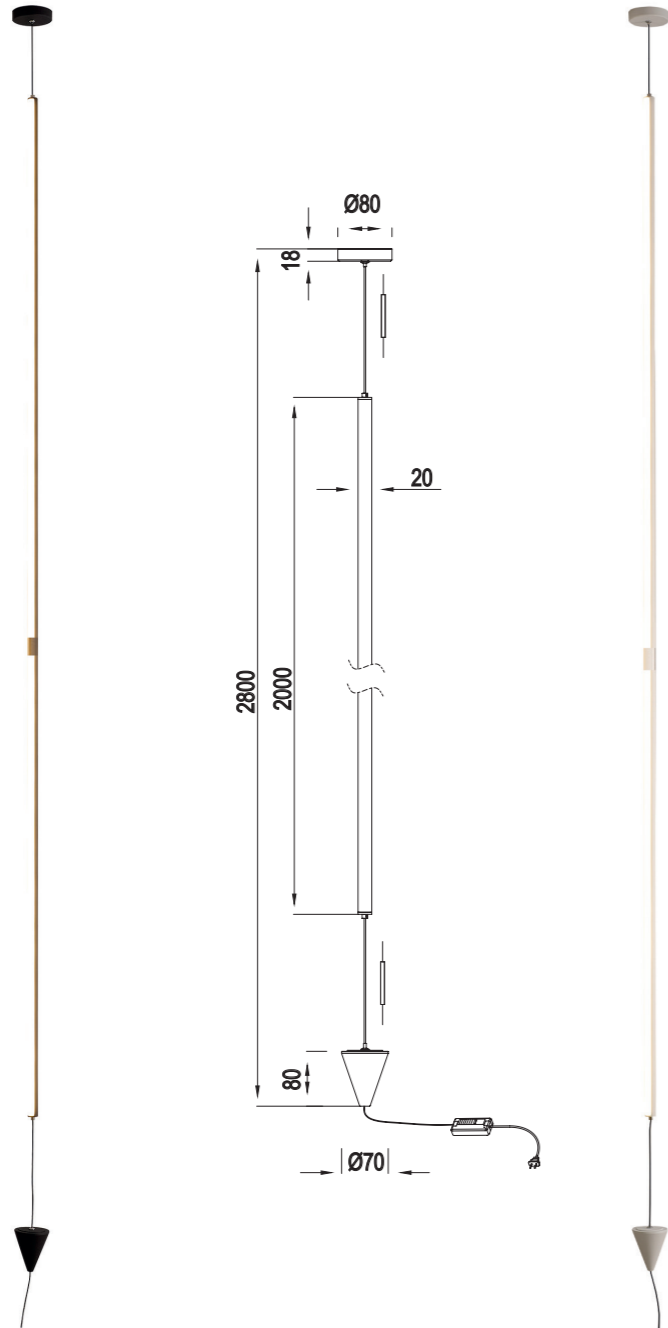

VERTICAL

by Mantra Team

VERTICAL

7348 Negro-Black
LED 60W 3000K 3600lm

3000K Dimmable DIMMER ON / OFF 30,000 LED life / LED life 30,000 h LED INCLUDED 5 años WARRANTY GARANTIA LED IP20

Acero/Steel 220-240V~ 50/60Hz CRI≥ 80

7345 Blanco-White
LED 44W 3000K 2600lm

7346 Negro-Black
LED 44W 3000K 2600lm

Dimmable

Acero/Steel 220-240V~ 50/60Hz CRI≥ 80

VERTICAL

7358 Blanco-White
LED 36W 3000K 2160lm

7359 Negro-Black
LED 36W 3000K 2160lm

7353 Blanco-White
LED 40W 3000K 2400lm

7354 Negro-Black
LED 40W 3000K 2400lm

Acero/Steel 220-240V~ 50/60Hz CRI≥ 80

Assembling

VERTICAL

Pie de Salón-Floor lamp

7352 Negro-Black
LED 36W 3000K 2160lm

7351 Blanco-White
LED 36W 3000K 2160lm

MODO DE USO 

Acero/Steel 220-240V~ 50/60Hz CRI≥ 80