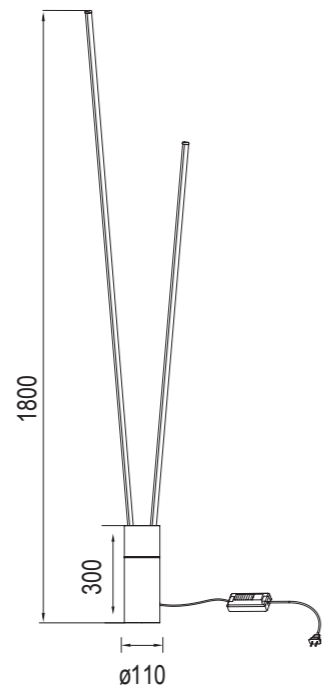

VERTICAL

by Mantra Team

VERTICAL

7348 Negro-Black
LED 60W 3000K 3600lm

3000K Dimmable DIMMER ON / OFF 30,000 LED life / LED life 30,000 h LED INCLUDED 5 años WARRANTY GARANTIA LED IP20

Acero/Steel 220-240V~ 50/60Hz CRI≥ 80

7347 Blanco-White
LED 60W 3000K 3600lm

3000K Dimmable DIMMER ON / OFF 30,000 LED life / LED life 30,000 h LED INCLUDED 5 años WARRANTY GARANTIA LED IP20

Acero/Steel 220-240V~ 50/60Hz CRI≥ 80

VERTICAL

Pie de Salón-Floor lamp

7345 Blanco-White
LED 44W 3000K 2600lm

7346 Negro-Black
LED 44W 3000K 2600lm

Dimmable

Acero/Steel 220-240V~ 50/60Hz CRI≥ 80

VERTICAL

7358 Blanco-White
LED 36W 3000K 2160lm

7359 Negro-Black
LED 36W 3000K 2160lm

MODO DE USO 

Acero/Steel 220-240V~ 50/60Hz CRI≥ 80