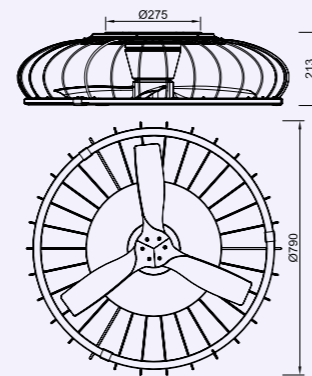

Ref	K	CRI	W	Lumens	Acabado-Finish	Motor
7809	2700-5000K	≥ 80	75W	5000lm	Blanco-Haya White-Beech	30W

R00134