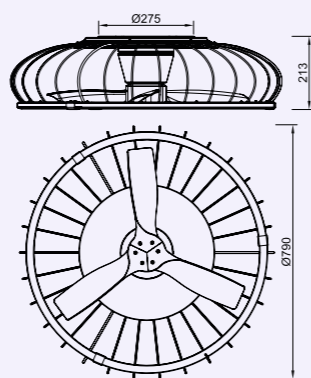

NATURE

DC motor

Ref	K	CRI	W	Lumens	Acabado-Finish	Motor
7807	2700-5000K	≥ 80	75W	5000lm	Blanco-White	30W

R00134

APP

INSTALAR

- < 13 m²
- 13-20 m²
- > 20 m²