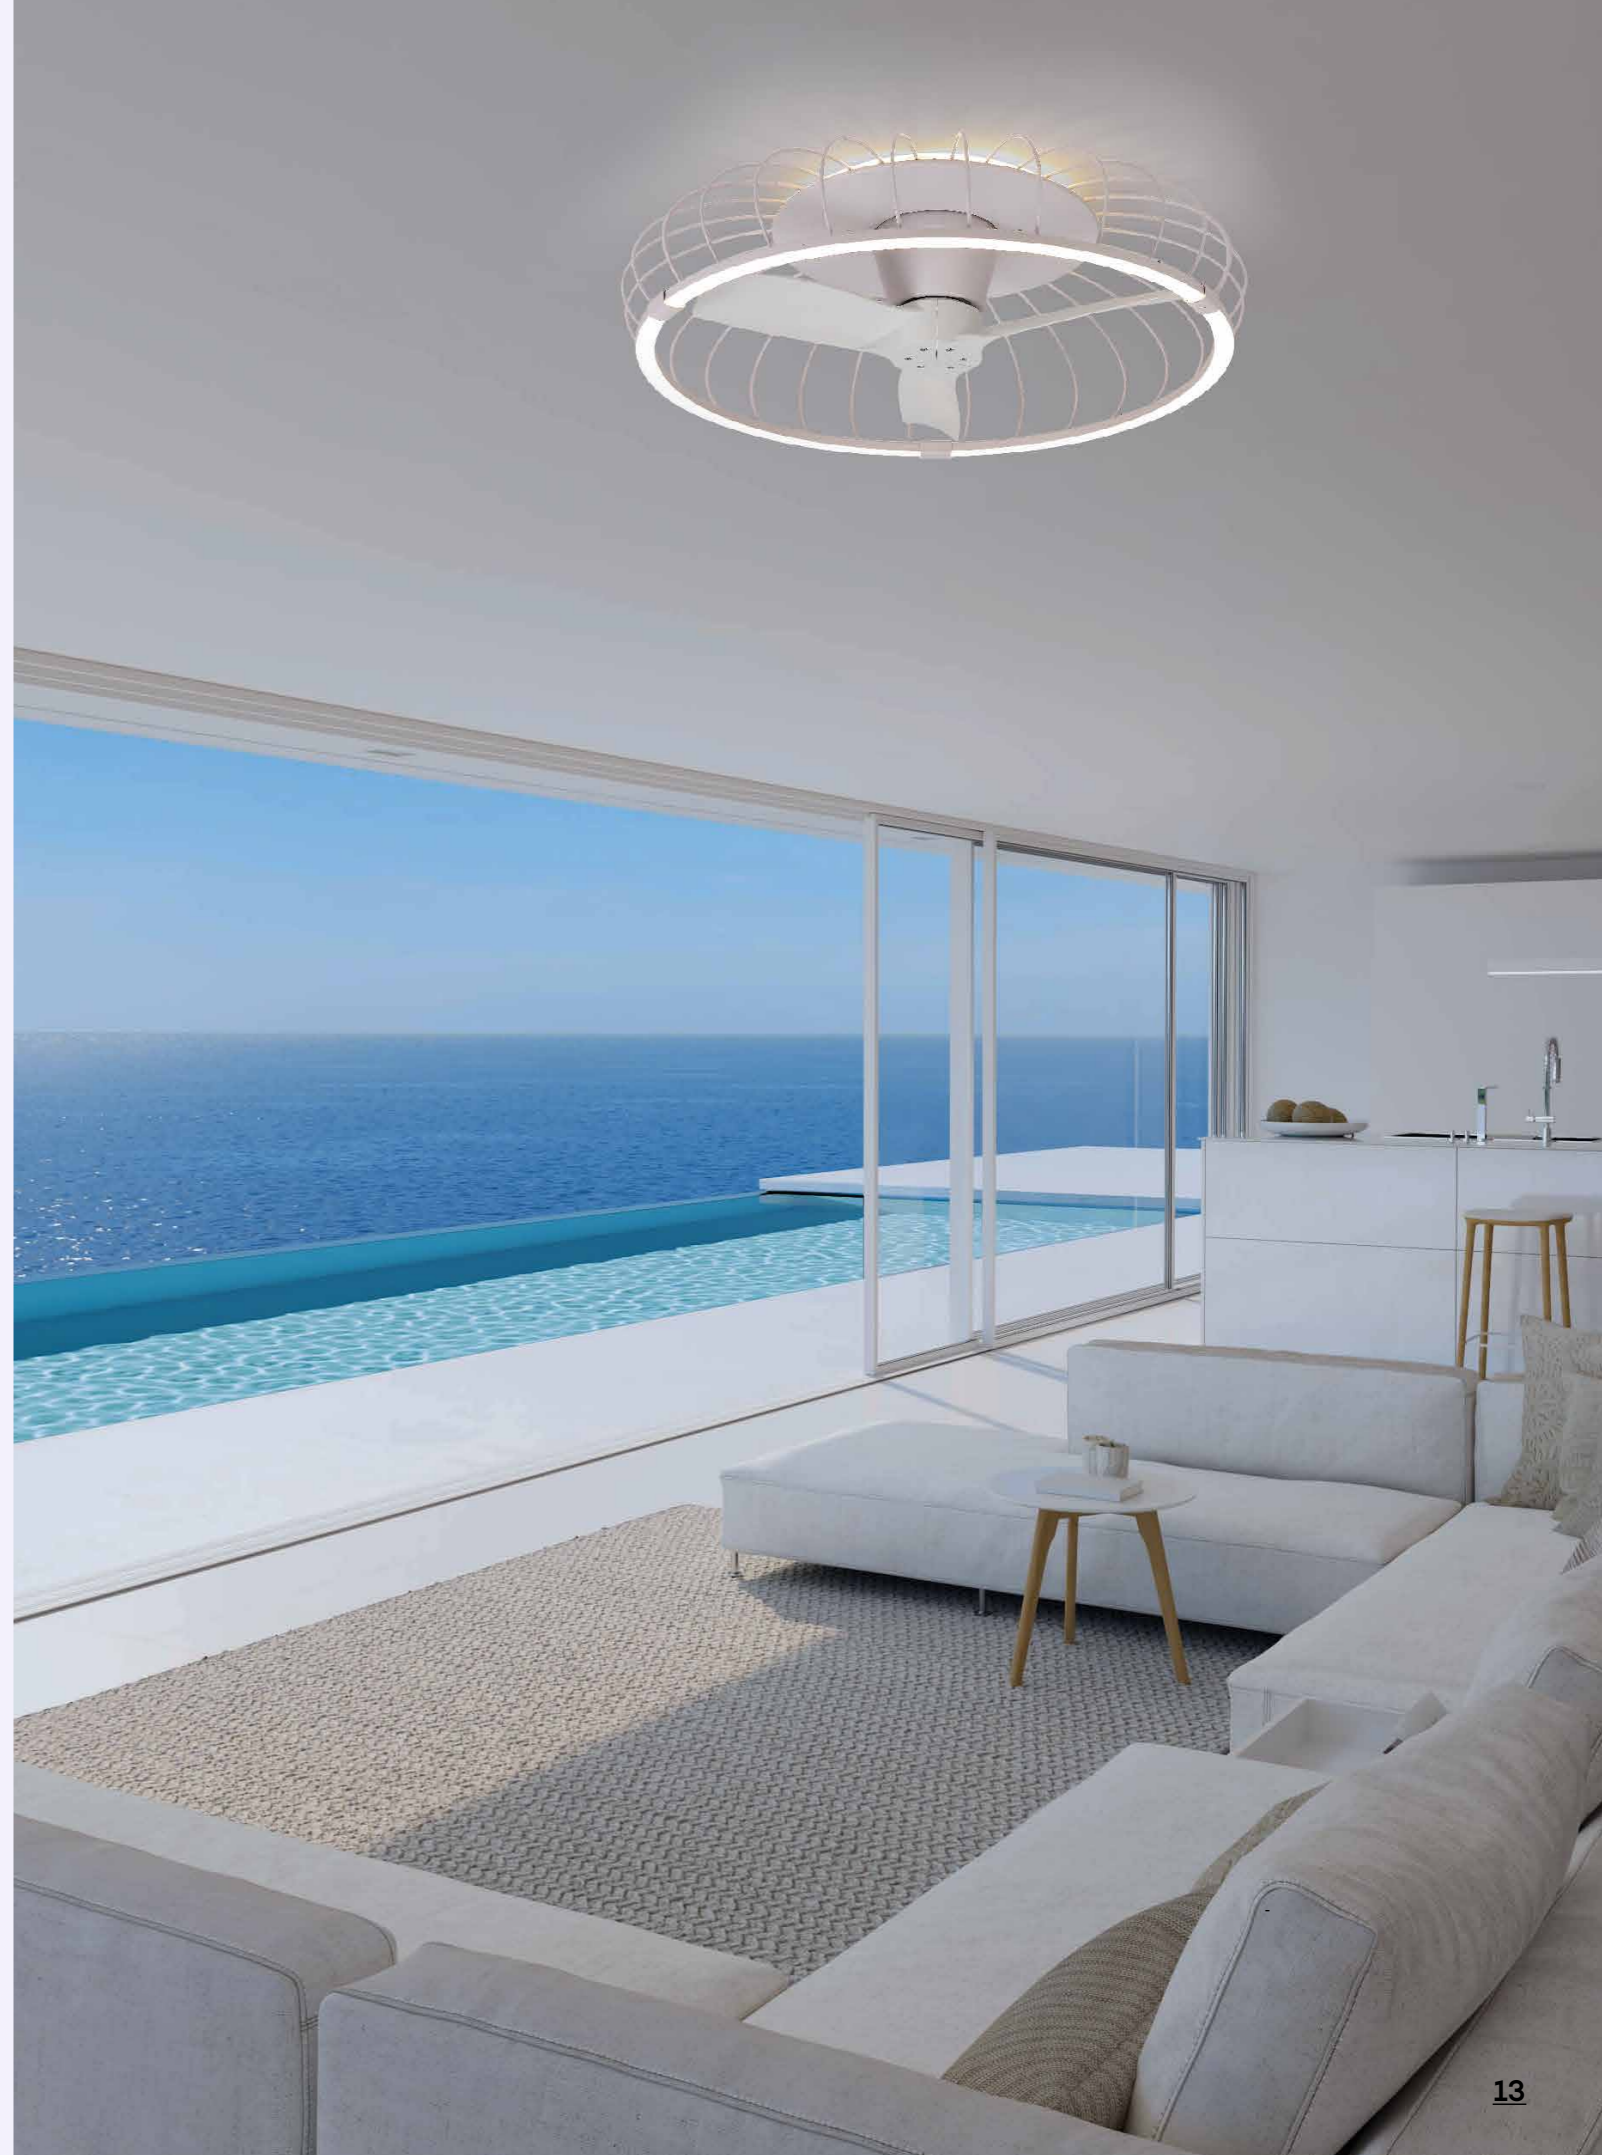

- < 13 m²
- 13-20 m²
- > 20 m²