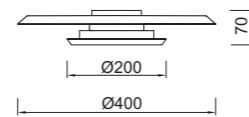

9003 Blanco+Negro-White+Black
LED 18W-3000K-2350lm