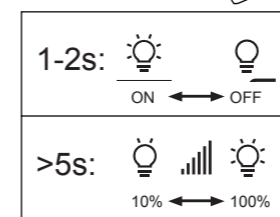

9036 Oro-Gold
LED 24W-3000K-2970lm