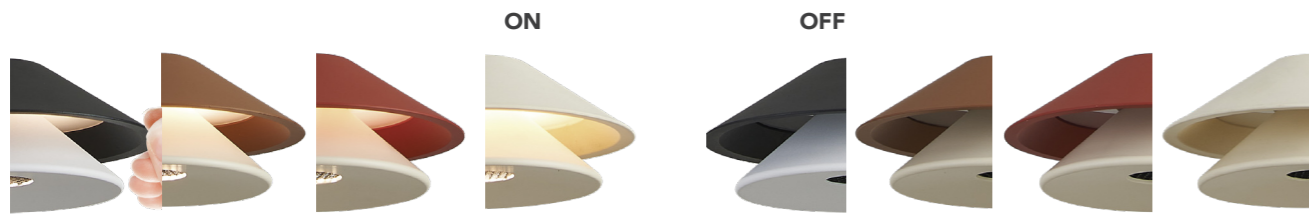

8974 Latón-Brass
LED 7W-3000K-1000lm

PICCOLA

PICCOLA

9030 Blanco-White
LED 5W-3000K-550lm

9031 Marrón-Brown
LED 5W-3000K-550lm

9032 Naranja-Orange
LED 5W-3000K-550lm

9033 Negro-Black
LED 5W-3000K-550lm

Negro-Black Marrón-Brown Naranja-Orange Blanco-White