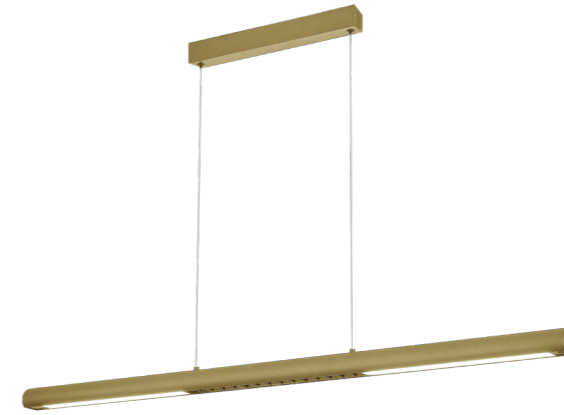

9034 Blanco-White
LED 24W-3000K-2970lm

9035 Negro-Black
LED 24W-3000K-2970lm

9036 Oro-Gold
LED 24W-3000K-2970lm

LINEAL

8954 Negro-Black
LED 38W-3000K-5150lm

8955 Oro-Gold
LED 38W-3000K-5150lm

LINEAL

8956 Blanco-White
LED 36W-3000K-4550lm