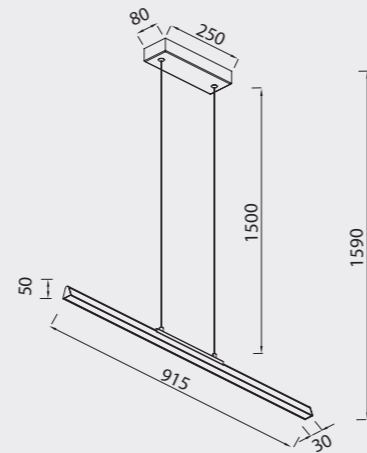

LINEAL

8956 Blanco-White
LED 36W-3000K-4550lm

8957 Negro-Black
LED 36W-3000K-4550lm

8958 Oro-Gold
LED 36W-3000K-4550lm

8959 Blanco-White
LED 54W-3000K-6400lm

8960 Negro-Black
LED 54W-3000K-6400lm

8961 Oro-Gold
LED 54W-3000K-6400lm