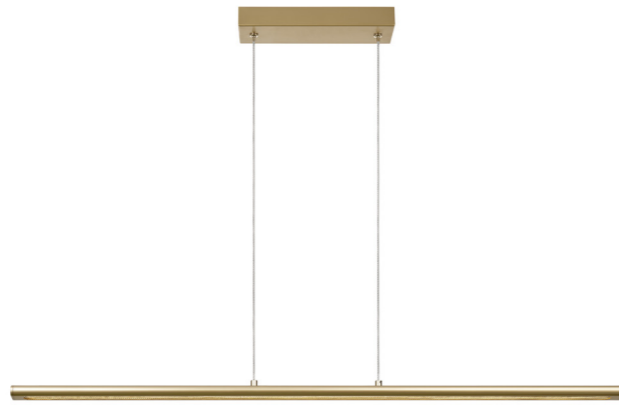

9034 Blanco-White
LED 24W-3000K-2970lm

9035 Negro-Black
LED 24W-3000K-2970lm

9036 Oro-Gold
LED 24W-3000K-2970lm

LINEAL

8954 Negro-Black
LED 38W-3000K-5150lm

8955 Oro-Gold
LED 38W-3000K-5150lm

LINEAL

8956 Blanco-White
LED 36W-3000K-4550lm