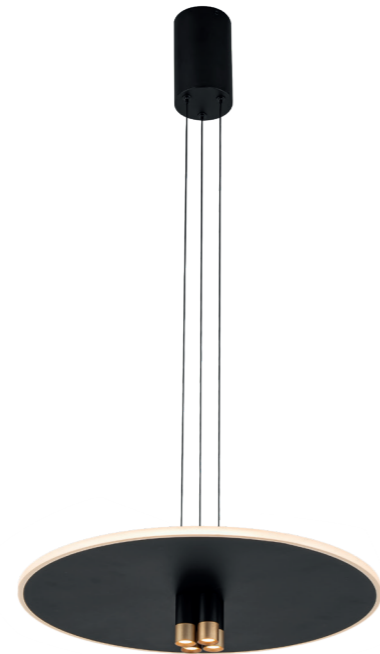

NÓMADA

NÓMADA

8982 Negro/Oro-Gold/Black
LED 42W-3000K-5200lm

8983 Negro/Oro-Gold/Black
LED 33W-3000K-4350lm

TINA

TINA

9000 Blanco+Negro-White+Black
LED 24W-3000K-2900lm

9001 Blanco+Negro-White+Black
LED18W-3000K-2350lm