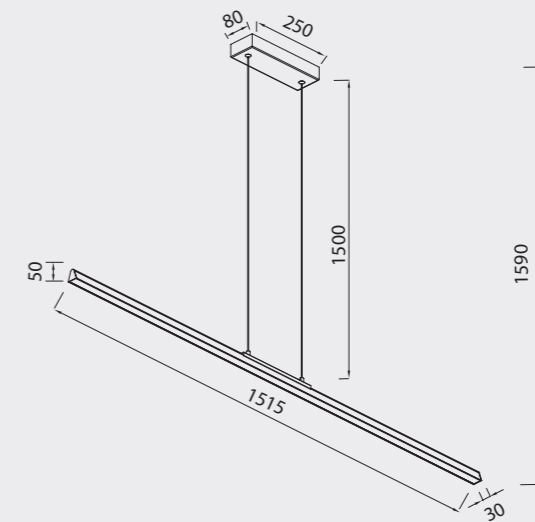

LINEAL

8956 Blanco-White
LED 36W-3000K-4550lm

8957 Negro-Black
LED 36W-3000K-4550lm

8958 Oro-Gold
LED 36W-3000K-4550lm

8959 Blanco-White
LED 54W-3000K-6400lm

8960 Negro-Black
LED 54W-3000K-6400lm

8961 Oro-Gold
LED 54W-3000K-6400lm