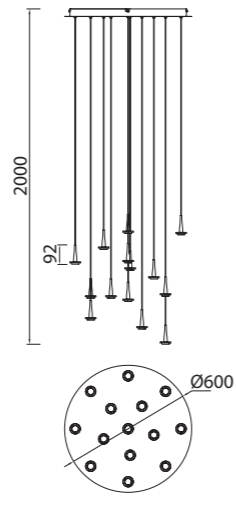

ANDRÓMEDA

ANDRÓMEDA

8932 Oro-Gold
LED 25W-3000K-2500lm

8933 Oro-Gold
LED 40W-3000K-4000lm

8935 Oro-Gold
LED 70W-3000K-7050lm

8937 Oro-Gold
LED 120W-3000K-12100lm

8931 Oro-Gold
LED 5W-3000K-500lm

8934 Oro-Gold
LED 40W-3000K-4000lm