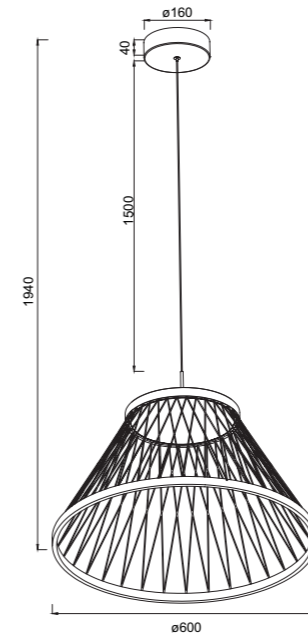

8980 Gris-Grey
LED 20W-3000K-2750lm

Metal/Aluminio/PS-Metal/Aluminum/PS 220-240V~50/60Hz CRI≥ 80 Cable: Negro/1.5m

FUGAZ

FUGAZ

8946 Blanco-White
LED 7W-3000K-960lm

8947 Negro-Black
LED 7W-3000K-960lm

8948 Camel-Camel
LED 7W-3000K-960lm