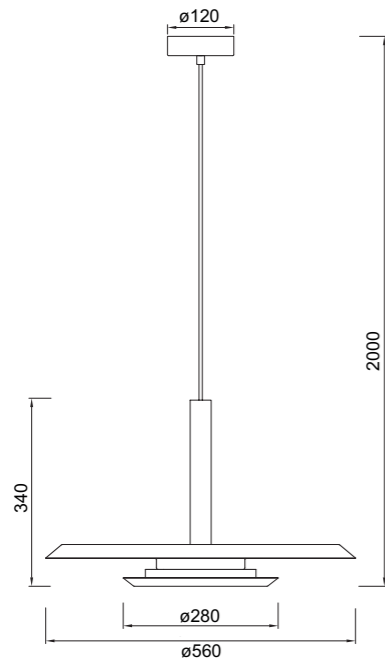

TINA

9002 Blanco+Negro-White+Black
LED 24W-3000K-2900lm

9003 Blanco+Negro-White+Black
LED 18W-3000K-2350lm

9005 Blanco+Negro-White+Black
LED 12W-3000K-1600lm

9004 Blanco+Negro-White+Black
LED12W 3000K 1600lm