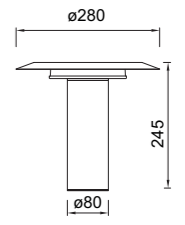

TINA

9002 Blanco+Negro-White+Black
LED 24W-3000K-2900lm

9003 Blanco+Negro-White+Black
LED 18W-3000K-2350lm

9005 Blanco+Negro-White+Black
LED 12W-3000K-1600lm

9004 Blanco+Negro-White+Black
LED12W 3000K 1600lm