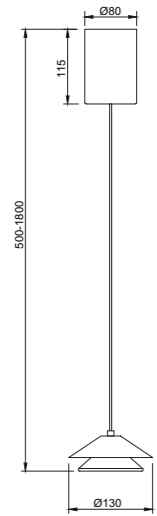

8974 Latón-Brass
LED 7W-3000K-1000lm

PICCOLA

PICCOLA

9030 Blanco-White
LED 5W-3000K-550lm

9031 Marrón-Brown
LED 5W-3000K-550lm

9032 Naranja-Orange
LED 5W-3000K-550lm

9033 Negro-Black
LED 5W-3000K-550lm

Negro-Black Marrón-Brown Naranja-Orange Blanco-White