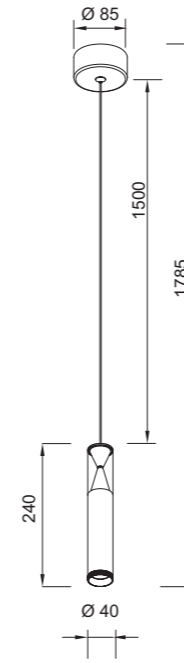

SPARK

8969 Latón-Brass
LED 7W-3000K-1000lm