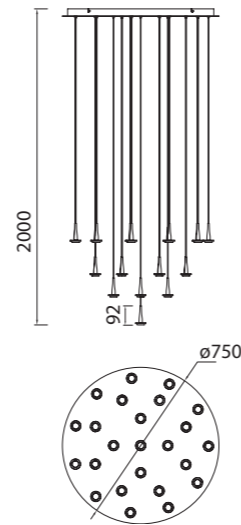

ANDRÓMEDA

ANDRÓMEDA

8932 Oro-Gold
LED 25W-3000K-2500lm

8933 Oro-Gold
LED 40W-3000K-4000lm

8935 Oro-Gold
LED 70W-3000K-7050lm

8937 Oro-Gold
LED 120W-3000K-12100lm

8931 Oro-Gold
LED 5W-3000K-500lm

8934 Oro-Gold
LED 40W-3000K-4000lm