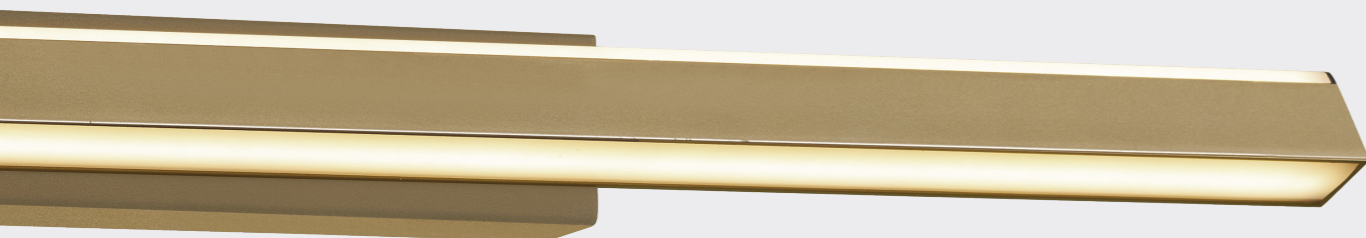

LINEAL

8962 Blanco-White
LED 22W-3000K-3050lm

8963 Negro-Black
LED 22W-3000K-3050lm

8964 Oro-Gold
LED 22W-3000K-3050lm