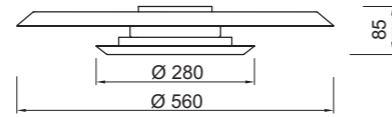

TINA

9002 Blanco+Negro-White+Black
LED 24W-3000K-2900lm