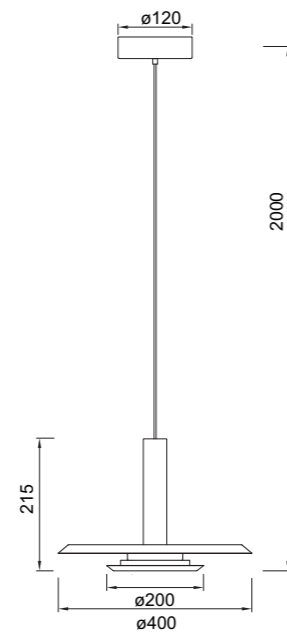

TINA

9002 Blanco+Negro-White+Black
LED 24W-3000K-2900lm

9003 Blanco+Negro-White+Black
LED 18W-3000K-2350lm

9005 Blanco+Negro-White+Black
LED 12W-3000K-1600lm

9004 Blanco+Negro-White+Black
LED12W 3000K 1600lm