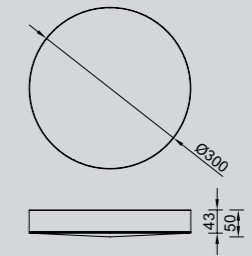

9025 Blanco-White
LED 20W 3000K-4000K-5000K 2200lm

Aluminio/PC-Aluminum/PC 220-240V~50/60Hz CRI≥ 80