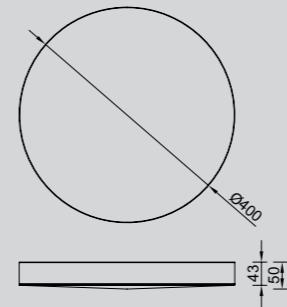

Silicona/metal-Silicone/metal 220-240V~50/60Hz CRI≥ 80

TURÍN

9022 Blanco-White
LED 50W 3000K-4000K-5000K 5500lm

9023 Blanco-White
LED 40W 3000K-4000K-5000K 4400lm

9024 Blanco-White
LED 30W 3000K-4000K-5000K 3300lm