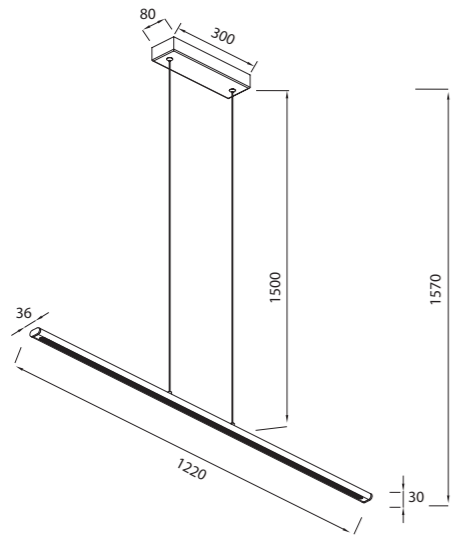

9034 Blanco-White
LED 24W-3000K-2970lm

9035 Negro-Black
LED 24W-3000K-2970lm

9036 Oro-Gold
LED 24W-3000K-2970lm

LINEAL

8954 Negro-Black
LED 38W-3000K-5150lm

8955 Oro-Gold
LED 38W-3000K-5150lm

LINEAL

8956 Blanco-White
LED 36W-3000K-4550lm