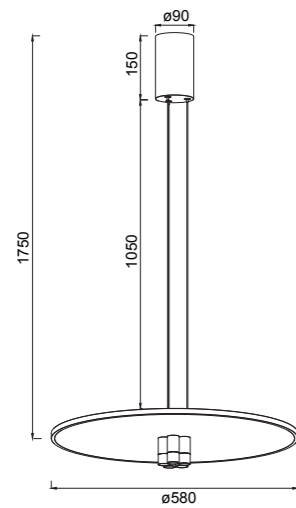

NÓMADA

NÓMADA

8982 Negro/Oro-Gold/Black
LED 42W-3000K-5200lm

8983 Negro/Oro-Gold/Black
LED 33W-3000K-4350lm

TINA

TINA

9000 Blanco+Negro-White+Black
LED 24W-3000K-2900lm

9001 Blanco+Negro-White+Black
LED18W-3000K-2350lm