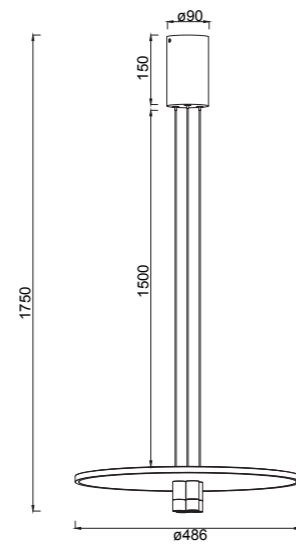

NÓMADA

NÓMADA

8982 Negro/Oro-Gold/Black
LED 42W-3000K-5200lm

8983 Negro/Oro-Gold/Black
LED 33W-3000K-4350lm

TINA

TINA

9000 Blanco+Negro-White+Black
LED 24W-3000K-2900lm

9001 Blanco+Negro-White+Black
LED18W-3000K-2350lm