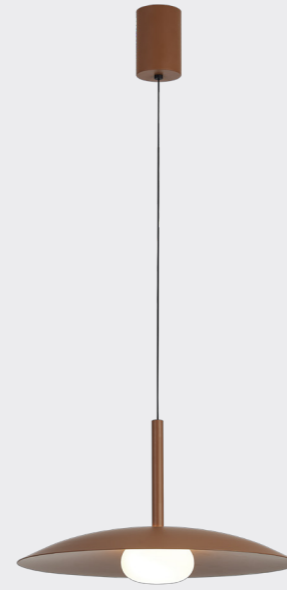

LIDIA

LIDIA

8975 Negro-Black
LED 12W-3000K-1550lm

8976 Oro mate-Matte gold
LED 12W-3000K-1550lm

8977 Gris oscuro-Dark grey
LED 12W-3000K-1550lm

8978 Café-Coffee
LED 12W-3000K-1550lm

8979 Blanco-White
LED 12W-3000K-1550lm