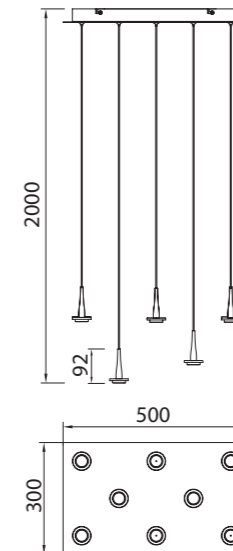

ANDRÓMEDA

ANDRÓMEDA

8932 Oro-Gold
LED 25W-3000K-2500lm

8933 Oro-Gold
LED 40W-3000K-4000lm

8935 Oro-Gold
LED 70W-3000K-7050lm

8937 Oro-Gold
LED 120W-3000K-12100lm

8931 Oro-Gold
LED 5W-3000K-500lm

8934 Oro-Gold
LED 40W-3000K-4000lm