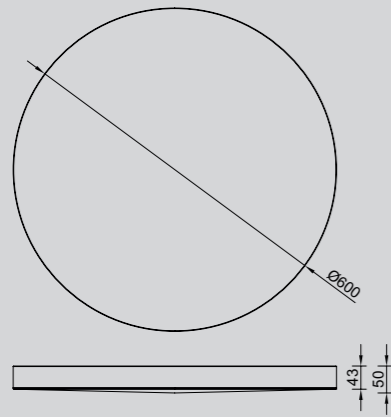

9022 Blanco-White
LED 50W 3000K-4000K-5000K 5500lm