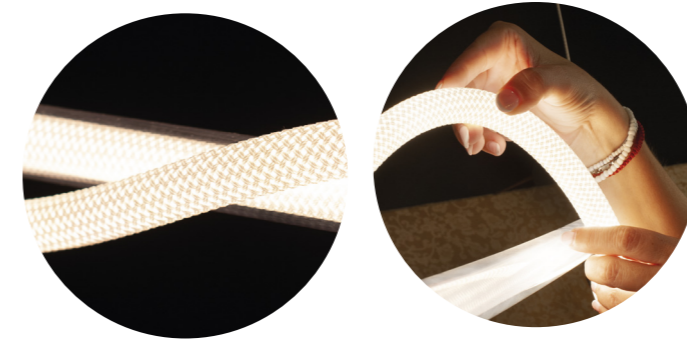

8950 Oro-Gold
LED 7W-3000K-960lm

8951 Negro-Black
LED 38W-3000K-5050lm

8952 Oro-Gold
LED 38W-3000K-5050lm

1911

366

ø54

Difusor acabado Oro
Gold-finish diffuser

Manguera flexible de silicona
Flexible silicone hose