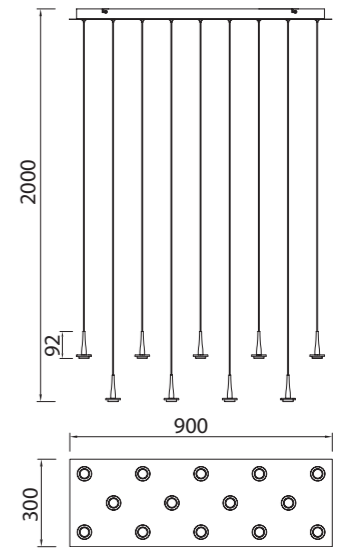

8936 Oro-Gold
LED 70W-3000K-7050lm

Metal-Metal 220-240V~50/60Hz CRI≥ 80 Cable: Negro 1.5 m

Metal-Metal 220-240V~50/60Hz CRI≥ 80 Cable: Negro 1.5 m