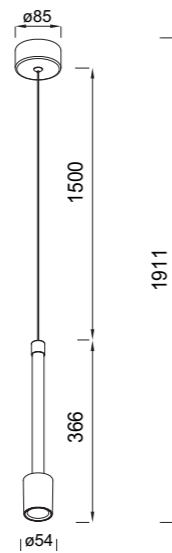

8952 Oro-Gold
LED 38W-3000K-5050lm