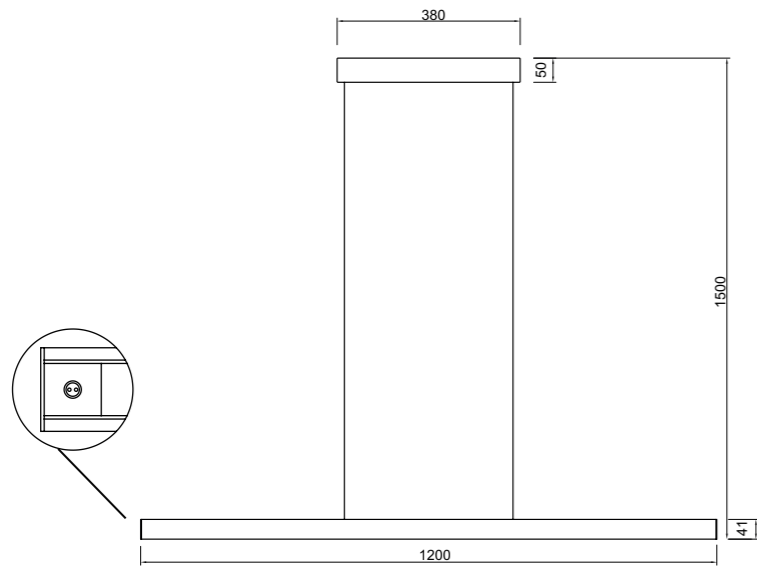

9034 Blanco-White
LED 24W-3000K-2970lm

9035 Negro-Black
LED 24W-3000K-2970lm

9036 Oro-Gold
LED 24W-3000K-2970lm

LINEAL

8954 Negro-Black
LED 38W-3000K-5150lm

8955 Oro-Gold
LED 38W-3000K-5150lm

LINEAL

8956 Blanco-White
LED 36W-3000K-4550lm