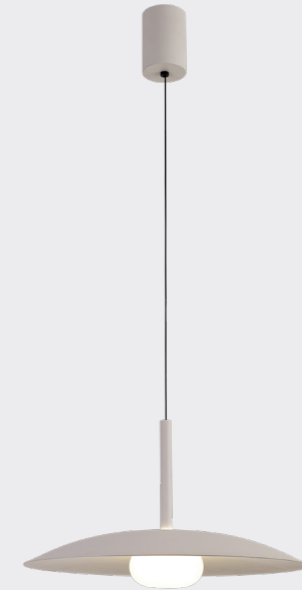

LIDIA

LIDIA

8975 Negro-Black
LED 12W-3000K-1550lm

8976 Oro mate-Matte gold
LED 12W-3000K-1550lm

8977 Gris oscuro-Dark grey
LED 12W-3000K-1550lm

8978 Café-Coffee
LED 12W-3000K-1550lm

8979 Blanco-White
LED 12W-3000K-1550lm