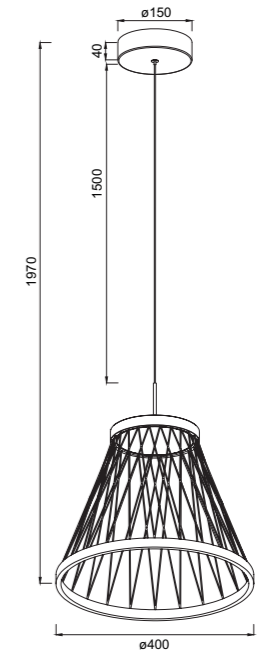

8980 Gris-Grey
LED 20W-3000K-2750lm

Metal/Aluminio/PS-Metal/Aluminum/PS 220-240V~50/60Hz CRI≥ 80 Cable: Negro/1.5m

FUGAZ

FUGAZ

8946 Blanco-White
LED 7W-3000K-960lm

8947 Negro-Black
LED 7W-3000K-960lm

8948 Camel-Camel
LED 7W-3000K-960lm