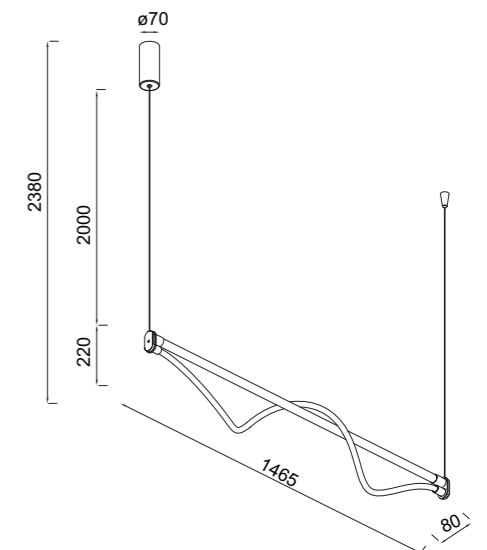

8950 Oro-Gold
LED 7W-3000K-960lm

8951 Negro-Black
LED 38W-3000K-5050lm

8952 Oro-Gold
LED 38W-3000K-5050lm

1911

366

ø54

Difusor acabado Oro
Gold-finish diffuser

Manguera flexible de silicona
Flexible silicone hose