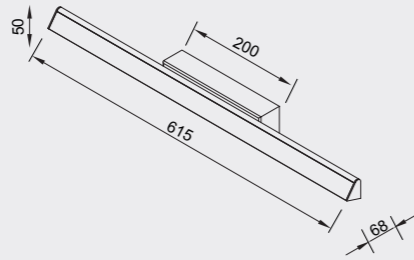

LINEAL

8962 Blanco-White
LED 22W-3000K-3050lm

8963 Negro-Black
LED 22W-3000K-3050lm

8964 Oro-Gold
LED 22W-3000K-3050lm