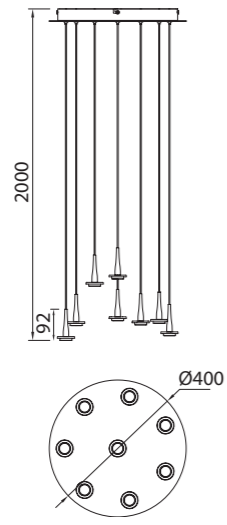

ANDRÓMEDA

ANDRÓMEDA

8932 Oro-Gold
LED 25W-3000K-2500lm

8933 Oro-Gold
LED 40W-3000K-4000lm

8935 Oro-Gold
LED 70W-3000K-7050lm

8937 Oro-Gold
LED 120W-3000K-12100lm

8931 Oro-Gold
LED 5W-3000K-500lm

8934 Oro-Gold
LED 40W-3000K-4000lm