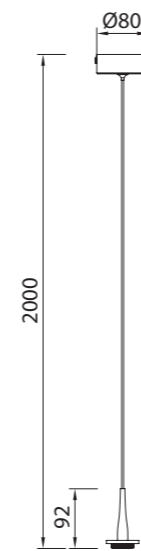

ANDRÓMEDA

ANDRÓMEDA

8932 Oro-Gold
LED 25W-3000K-2500lm

8933 Oro-Gold
LED 40W-3000K-4000lm

8935 Oro-Gold
LED 70W-3000K-7050lm

8937 Oro-Gold
LED 120W-3000K-12100lm

8931 Oro-Gold
LED 5W-3000K-500lm

8934 Oro-Gold
LED 40W-3000K-4000lm