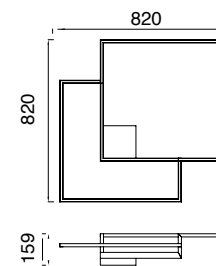

7660 Blanco-White
LED 42,5W 3000K 2450lm

7684 Blanco-White
LED 79W 3000K 4250lm

7661 Blanco-White
LED 42,5W 3000K 2450lm
Dimmable Phase Cut

7685 Blanco-White
LED 79W 3000K 4250lm
Dimmable Phase Cut