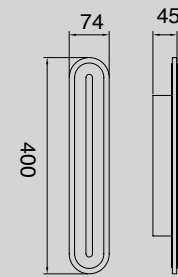

8508 Blanco-White
LED 12W 4000K 1000lm