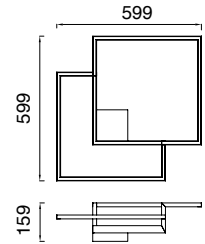

BOUTIQUE

Plafón-Ceiling lamp

7672 Negro-Black
LED 42,5W 3000K 2450lm

7686 Negro-Black
LED 79W 3000K 4250lm

7673 Negro-Black
LED 42,5W 3000K 2450lm
Dimmable Phase Cut

7687 Negro-Black
LED 79W 3000K 4250lm
Dimmable Phase Cut