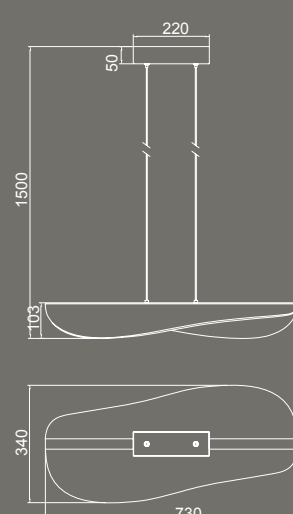

BIANCA

7765 Blanco-White
LED 50W 3000K 3000lm

7766 Blanco-White
LED 40W 3000K 2450lm

8209 Blanco-White Dimmable
LED 50W 3000K 3000lm

8210 Blanco-White Dimmable
LED 40W 3000K 2450lm