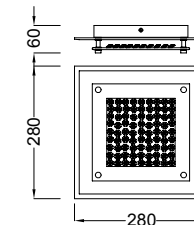

4580 Cromo-Chrome
LED 12W 4000K 1200lm

Espejo/Cristal-Mirror/Glass 100-240V~ 50/60Hz