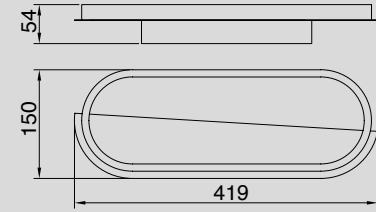

Acero/Steel 220-240V~ 50/60Hz CRI≥ 80

MÁRMOL

by Santiago Sevillano Studio

MÁRMOL

MÁRMOL

8502 Blanco-White
Decorado mármol/Decorated marble
LED 20W 3000K 1800lm

8503 Blanco-White
Decorado mármol/Decorated marble
LED 12W 3000K 1080lm