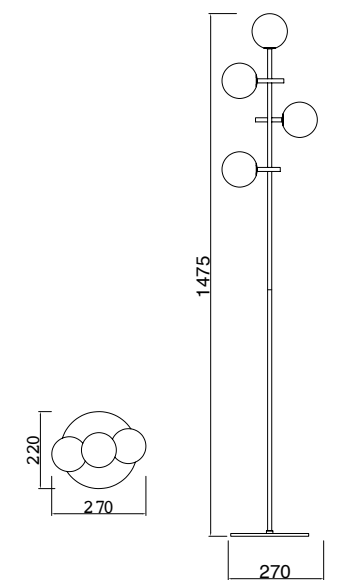

MODO DE USO

INCLUDED

INCLUDED