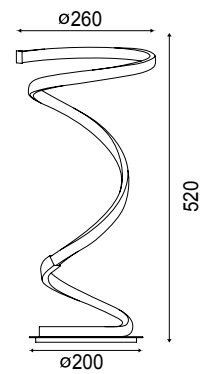

HELIX

by Santiago Sevillano Studio

HELIX

Sobremesa-Table lamp

6103 Plata cromo-Silver chrome
LED 20W 3000K 1600lm

6104 Negro-Black
LED 20W 3000K 1600lm

Aluminio/Acero/Acrílico-Aluminum/Steel/Acrylic 220-240V~ 50/60Hz CRI≥ 80 Registered N° 004721413-001