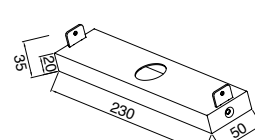

7676 Aplique +7714 Elevador
7676 Aplique

7674 Aplique +7713 Elevador
7676 Aplique
7676 Aplique

7674 Negro-Black
LED 49W 3000K 2740lm

7676 Negro-Black
LED 38,5W 3000K 2250lm

7678 Negro-Black
LED 21,5W 3000K 1130lm

7675 Negro-Black
LED 49W 3000K 2740lm
Dimmable Phase Cut

7677 Negro-Black
LED 38,5W 3000K 2250lm
Dimmable Phase Cut

7679 Negro-Black
LED 21,5W 3000K 1130lm
Dimmable Phase Cut

Accesorio elevador para hacer combinaciones
Lifting accessory for combinations

7713 Negro-Black

7714 Negro-Black

7715 Negro-Black

MODO DE USO