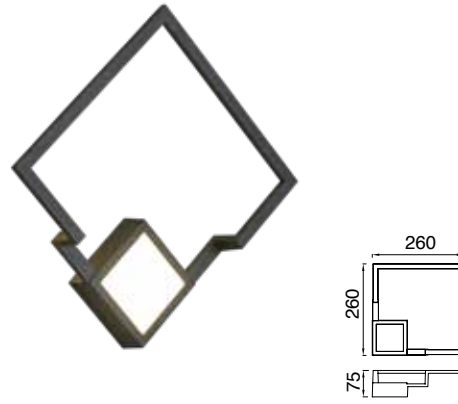

BOUTIQUE

by Santiago Sevillano Studio

BOUTIQUE

Aplique-Wall lamp

7680 Negro-Black
LED 25W 3000K 1370lm

7681 Negro-Black
LED 25W 3000K 1370lm
Dimmable Phase Cut

7682 Negro-Black
LED 17,5W 3000K 1150lm

7683 Negro-Black
LED 17,5W 3000K 1150lm
Dimmable Phase Cut