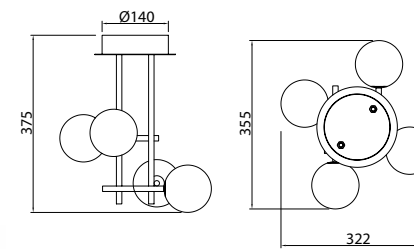

R09243 LED G4 5W 3000K 500lm (incl)

INCLUDED

Metal/Cristal-Metal/Glass 220-240V~ 50/60Hz CRI≥ 80 G4 máx. 5W LED Incluido- Registered N° 008435580-0001