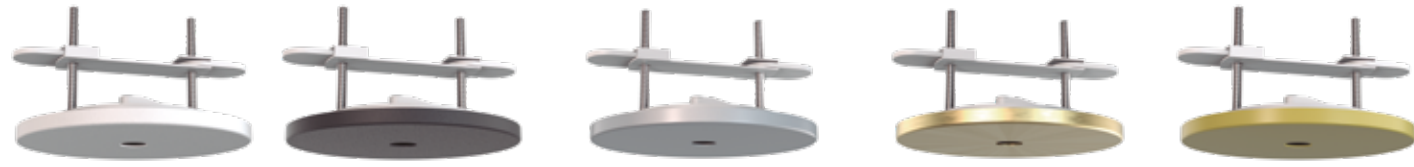

Cristal-Glass 100-240V~ 50/60Hz E27 máx.20W LED (no incl)

ELSA

Florón empotrable-Recessed base

REFERENCE	FINISH
7855	Blanco-White
7856	Negro-Black
7857	Plata-Silver
7858	Oro-Gold
7859	Cuero-Antique Brass