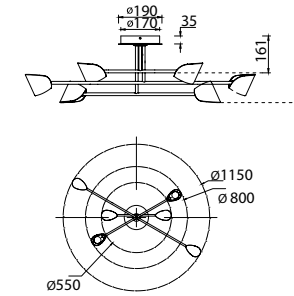

7587 Negro-Black
LED 8,5W 3000K 610lm

7578 Negro-Black
LED 61,5W 3000K 4000lm

7579 Negro-Black
LED 45W 3000K 3100lm

7580 Negro-Black
LED 44,5W 3000K 3100lm

7581 Negro-Black
LED 45W 3000K 3200lm

7582 Negro-Black
LED 30W 3000K 2100lm