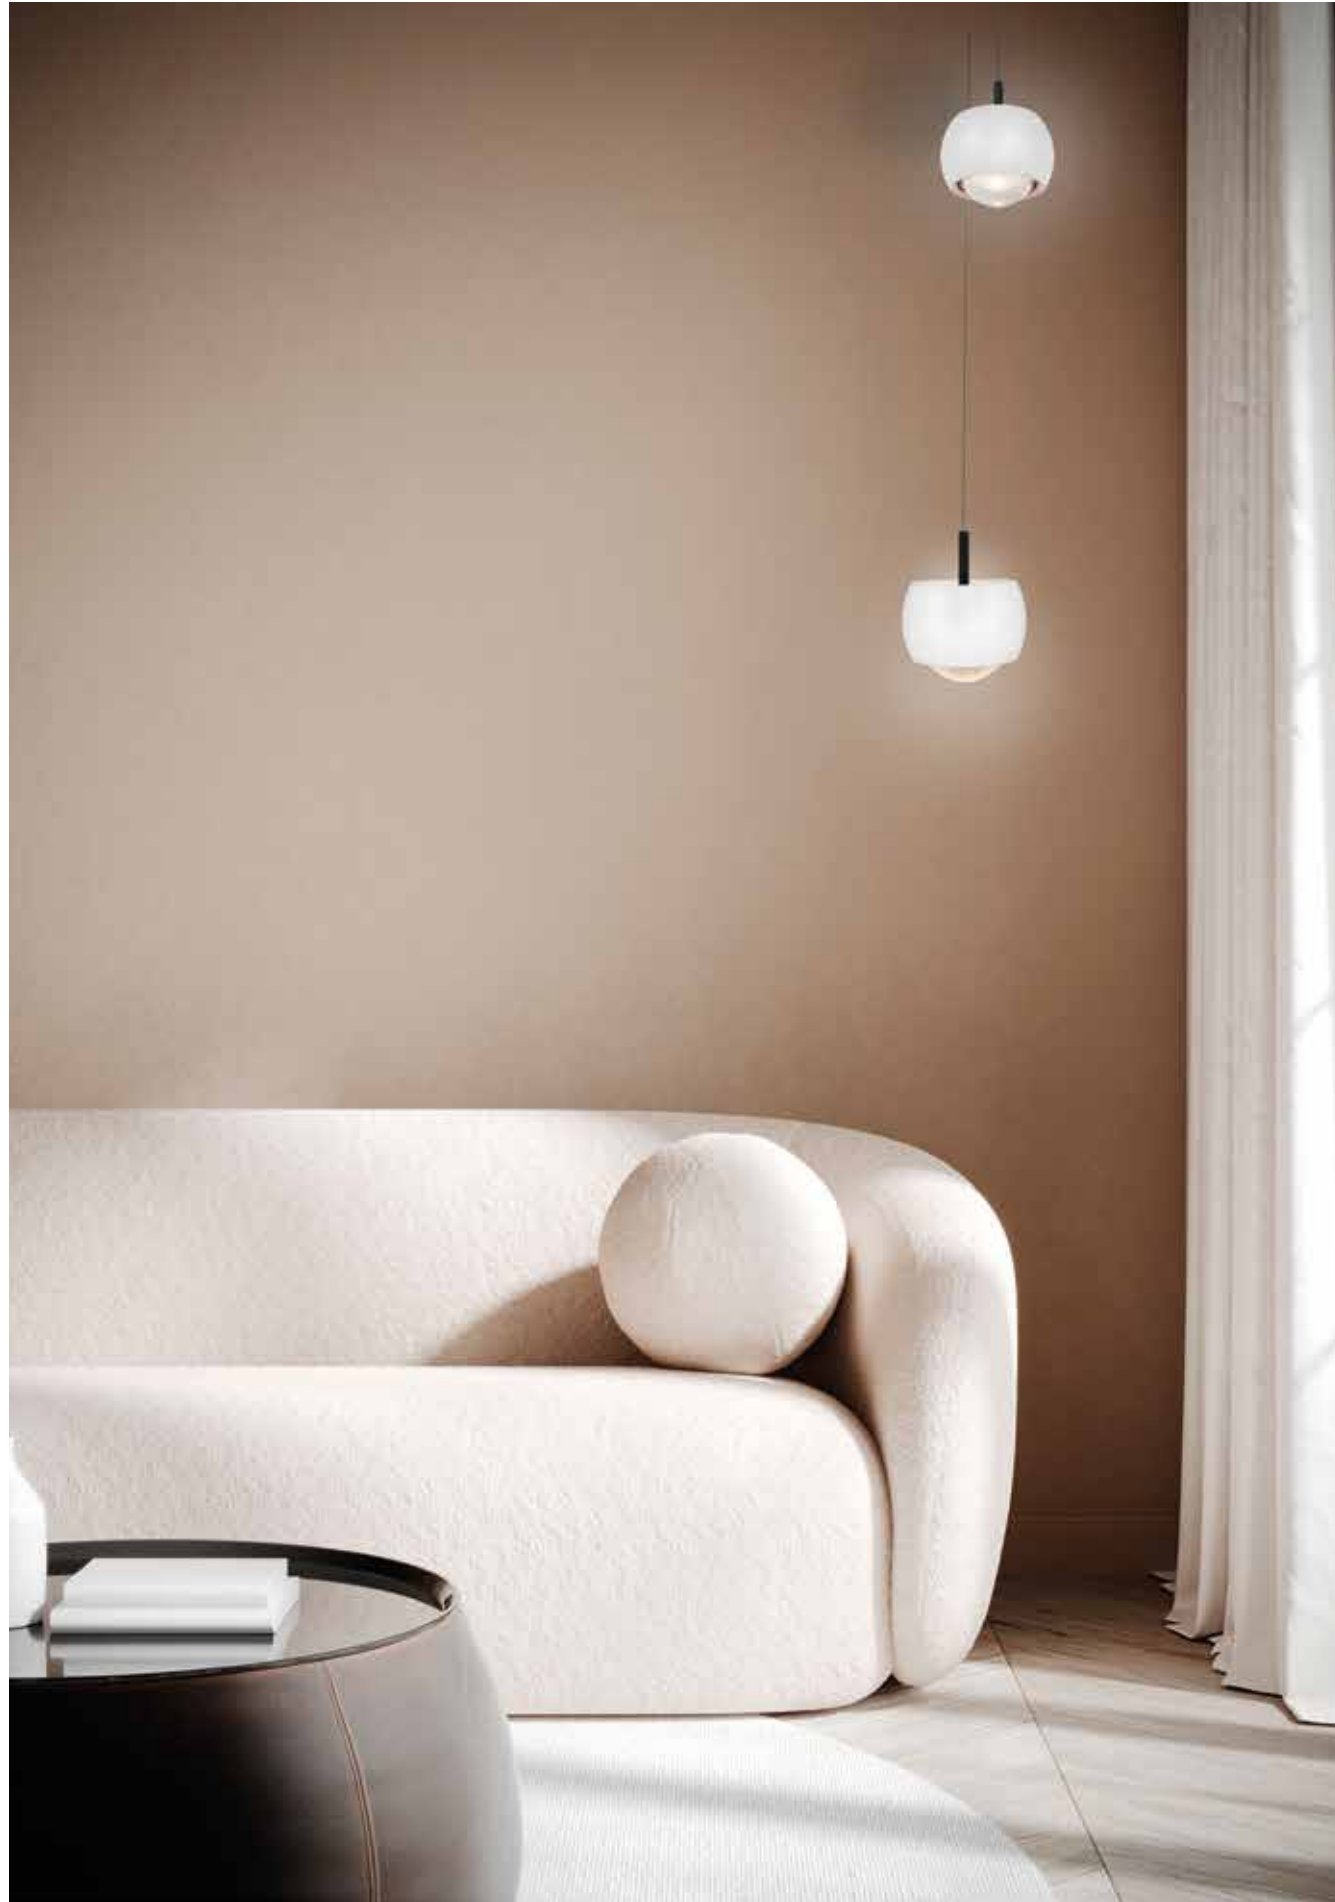

8407 Cromo negro-Black chrome

8408 Café-Coffee

8406 Negro-Black

ROLLER

ROLLER

ROLLER

8409 Naranja-Orange
LED 12W 3000K 450lm

8411 Café-Coffee
LED 12W 3000K 450lm