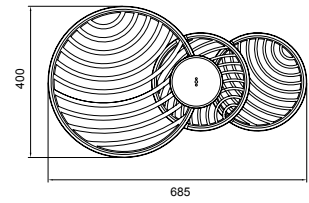

7231 Oro-Gold
LED 60W 3000K 4500lm

COLLAGE

Plafón/Ceiling lamp

7232 Negro-Black
LED 40W 3000K 3000lm

7233 Oro-Gold
LED 40W 3000K 3000lm

Aplique/Plafón/Wall Ceiling lamp

7234 Negro-Black
LED 30W 3000K 2250lm