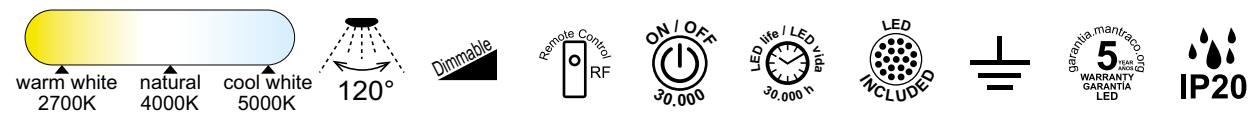

Metal/Acrílico/ABS-Metal/Acrylic/ABS 220-240V~ 50/60Hz CRI≥ 80 R00129 Incluido