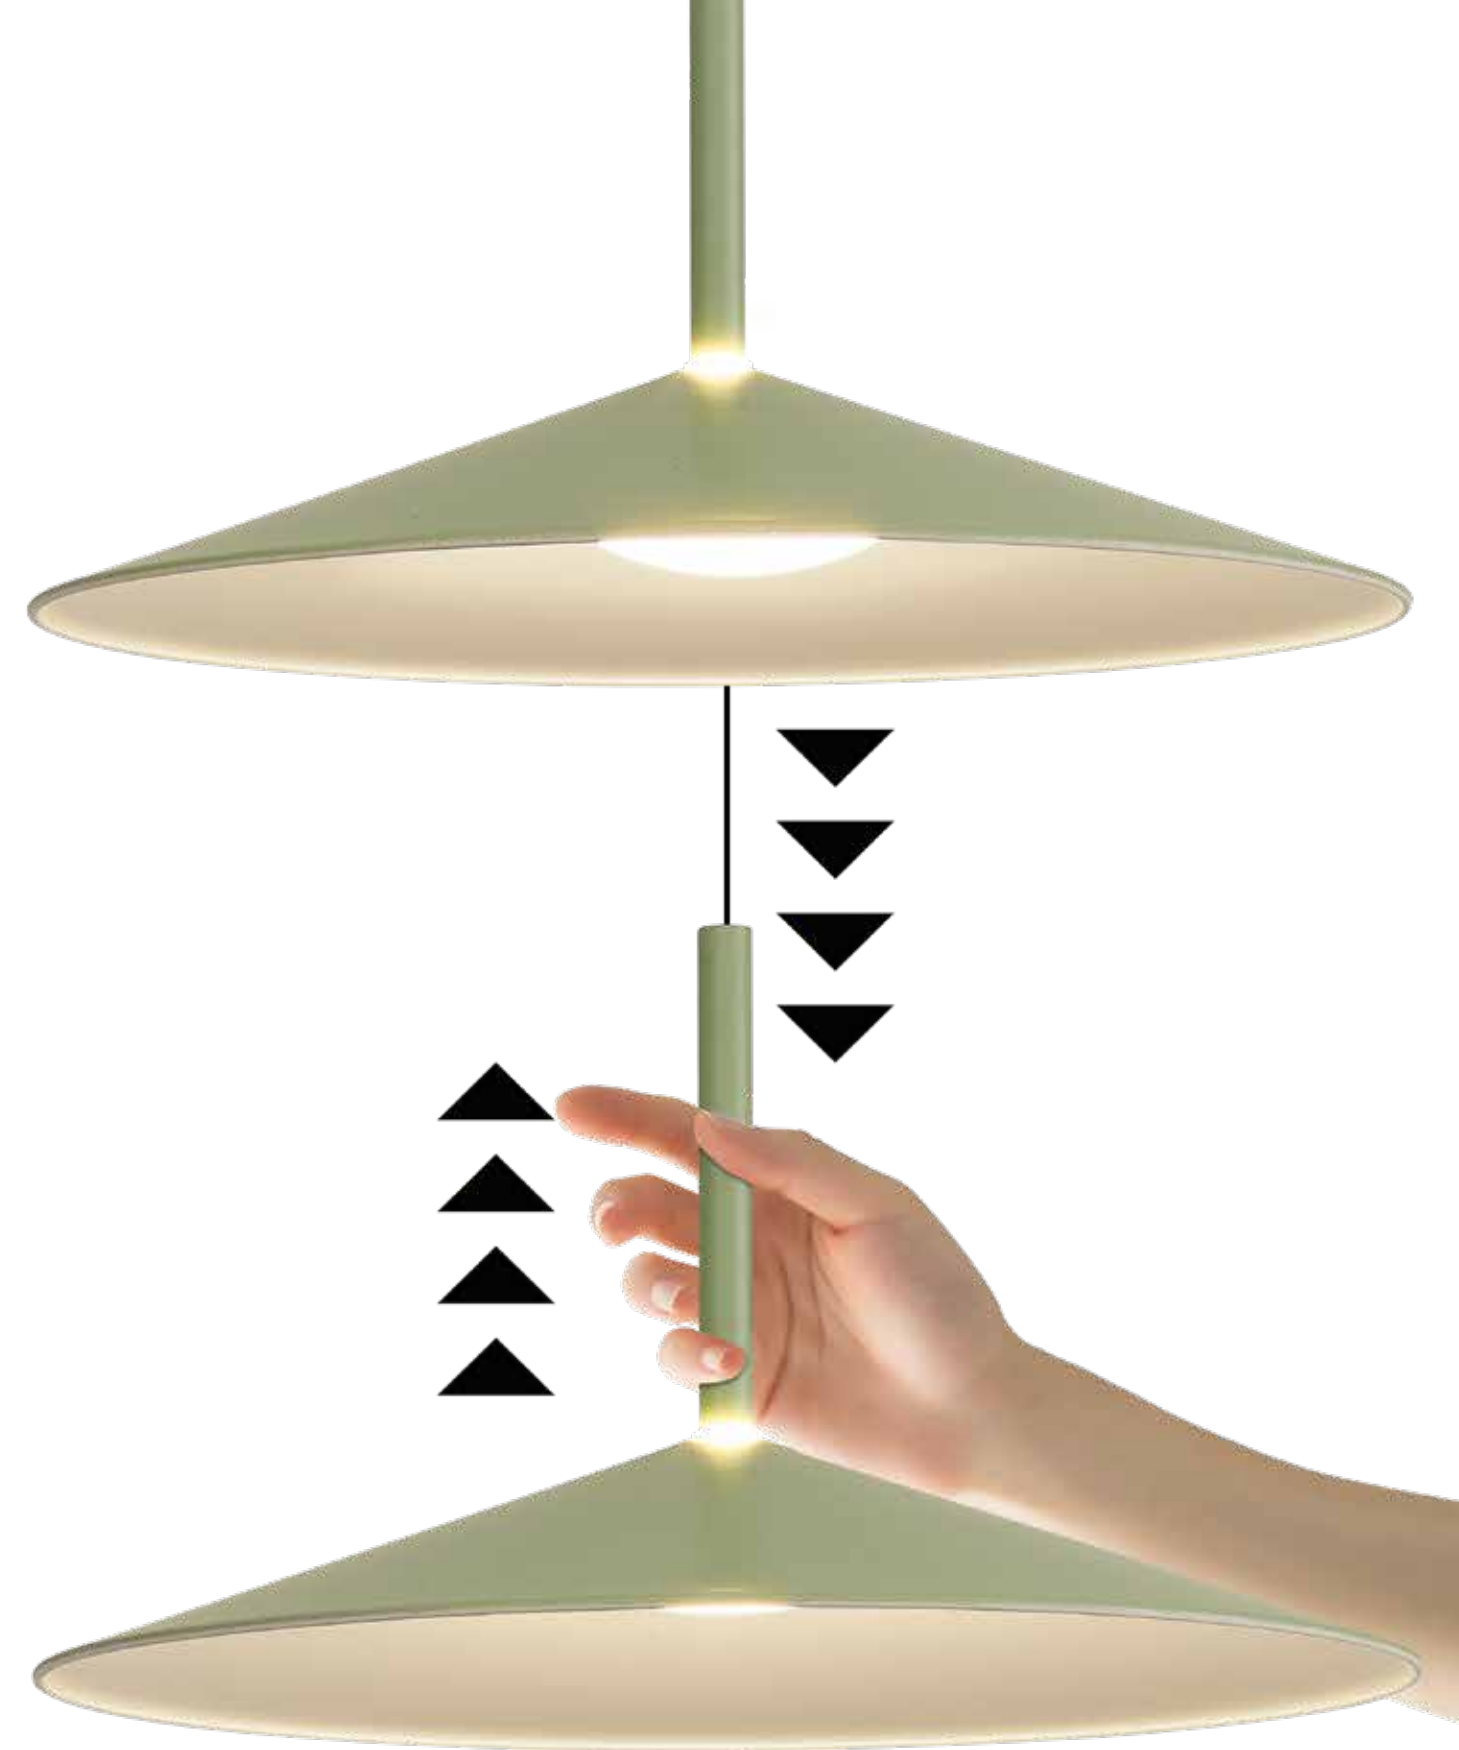

CALICE

by Mantra team

CALICE

CALICE

CALICE

CALICE

7890 Blanco-White
LED 16W 3000K 1200lm

7891 Negro-Black
LED 16W 3000K 1200lm