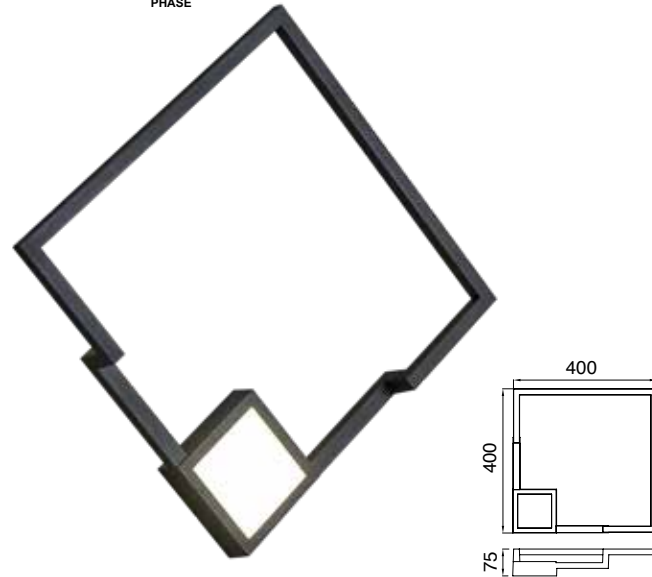

BOUTIQUE

by Santiago Sevillano Studio

BOUTIQUE

Aplique-Wall lamp

7680 Negro-Black
LED 25W 3000K 1370lm

7681 Negro-Black
LED 25W 3000K 1370lm
Dimmable Phase Cut

7682 Negro-Black
LED 17,5W 3000K 1150lm

7683 Negro-Black
LED 17,5W 3000K 1150lm
Dimmable Phase Cut