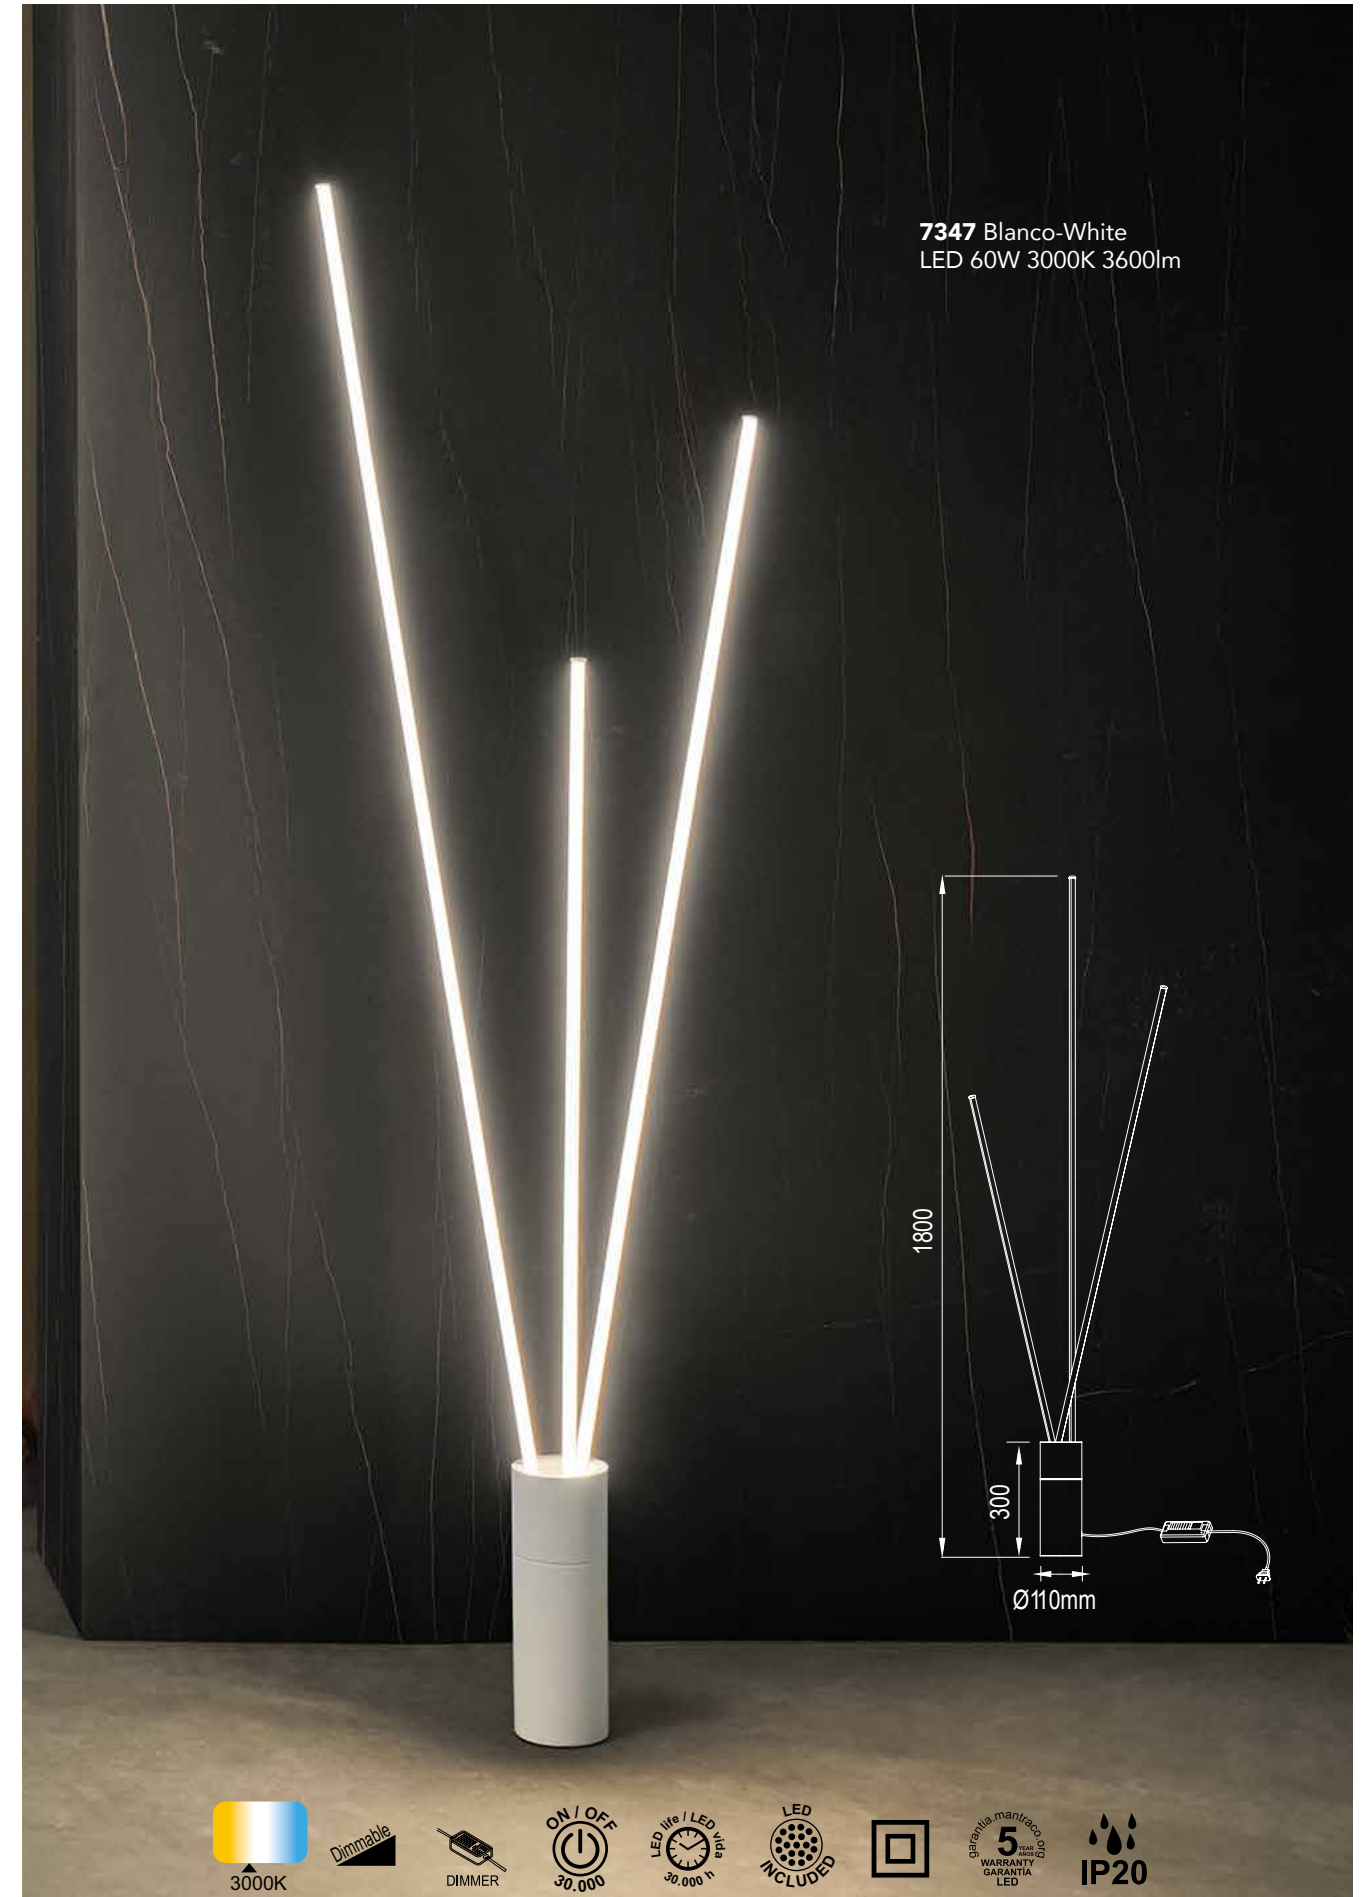

Acero/Steel 220-240V~ 50/60Hz CRI≥ 80