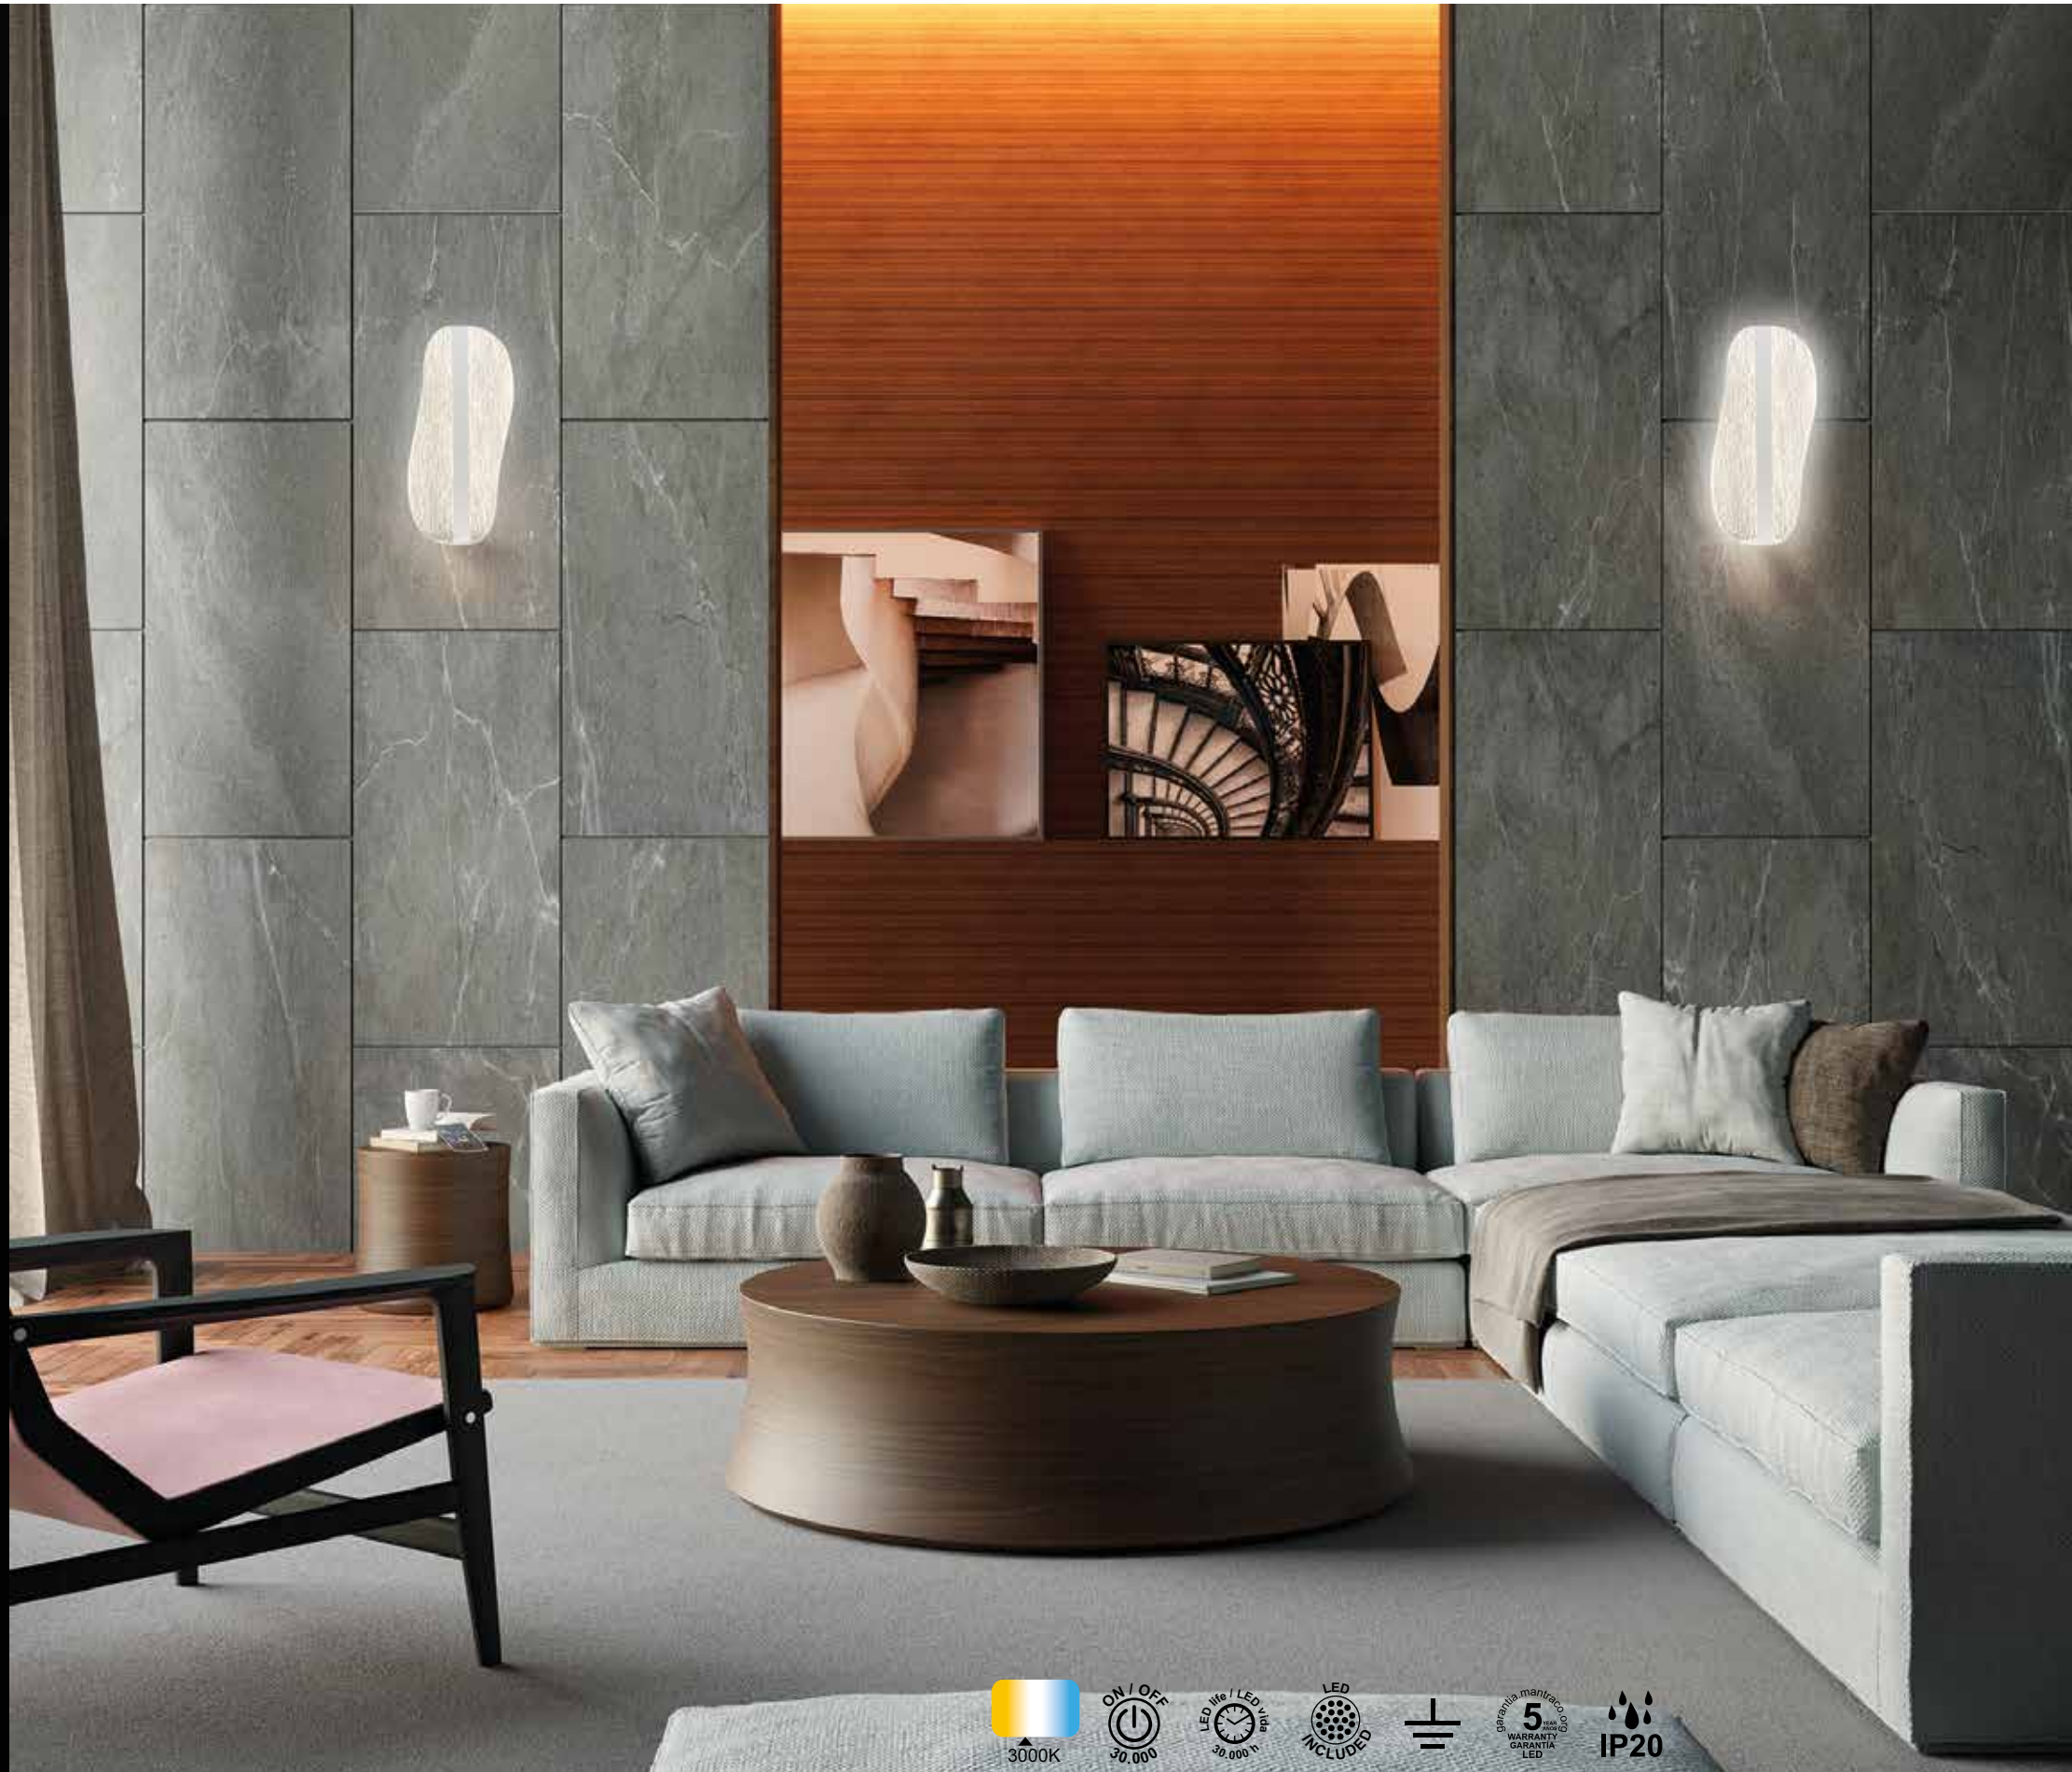

7766 Blanco-White
LED 40W 3000K 2450lm

8209 Blanco-White Dimmable
LED 50W 3000K 3000lm

8210 Blanco-White Dimmable
LED 40W 3000K 2450lm

BIANCA

7767 Blanco-White
LED 15W 3000K 850lm

8211 Blanco-White Dimmable
LED 15W 3000K 850lm