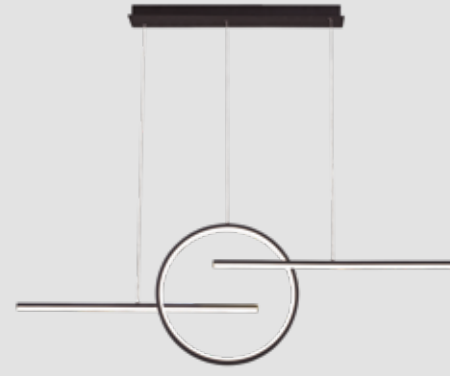

7140 Negro-Black
LED 50W 3000K 4000lm