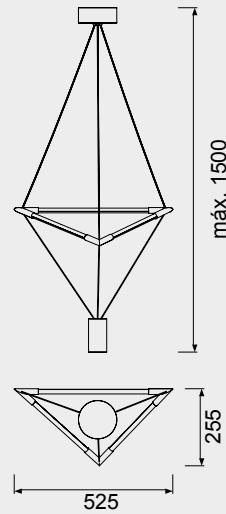

ELECTRA

by Mantra team

ELECTRA

ELECTRA

8531 Negro/Cromo-Chrome/Black
LED 33W 3000K 2500lm

8533 Negro/Cromo-Chrome/Black
LED 21W 3000K 1600lm

MODO DE USO

Aluminio/Acero-Aluminium/Steel 220-240V~ 50/60Hz CRI≥ 80