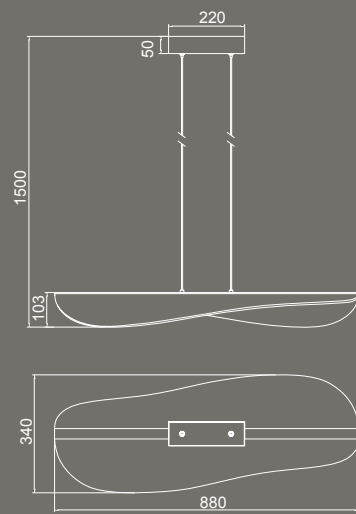

BIANCA

7765 Blanco-White
LED 50W 3000K 3000lm

7766 Blanco-White
LED 40W 3000K 2450lm

8209 Blanco-White Dimmable
LED 50W 3000K 3000lm

8210 Blanco-White Dimmable
LED 40W 3000K 2450lm