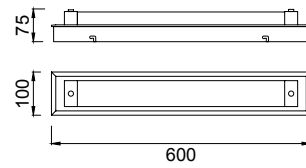

TUBE

5532 Cromo-Chrome
LED 21W 4000K 1800lm