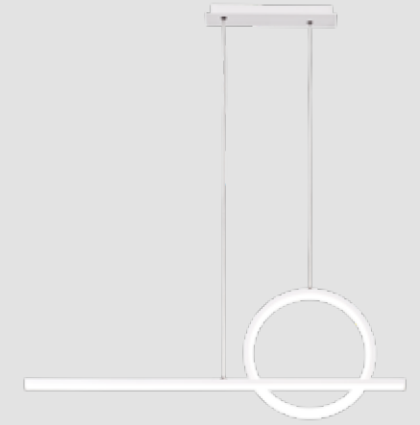

7192 Blanco-White
LED 30W 3000K 2400lm