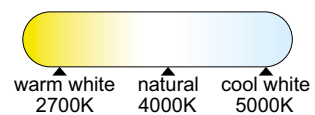

R00129

HIMALAYA

Plafón-Ceiling lamp

7966 Blanco-White
LED 56W 2700K-5000K 2500lm

7967 Madera-Wood
LED 56W 2700K-5000K 2500lm

7968 Negro-Black
LED 56W 2700K-5000K 2500lm

R00129

MODO DE USO