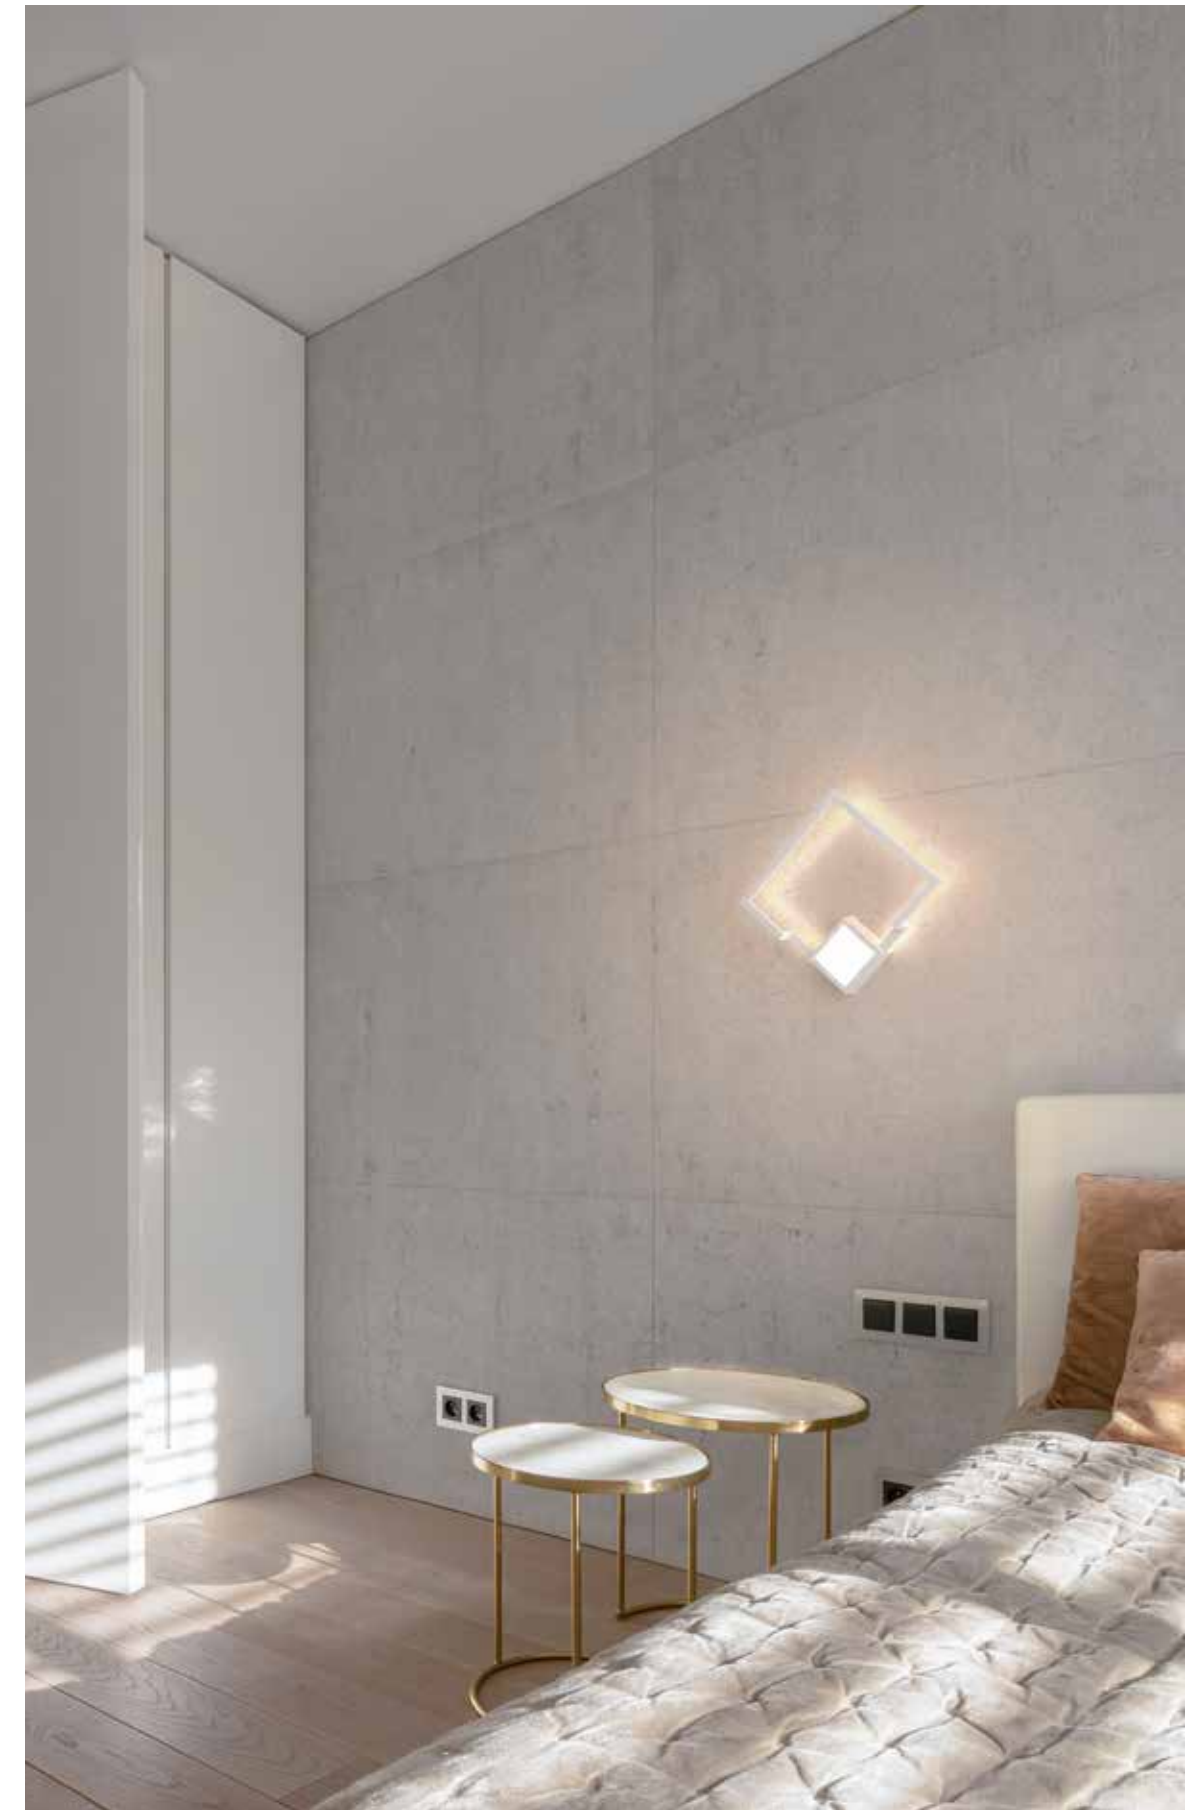

7670 Blanco-White
LED 17,5W 3000K 1150lm

7671 Blanco-White
LED 17,5W 3000K 1150lm
Dimmable Phase Cut