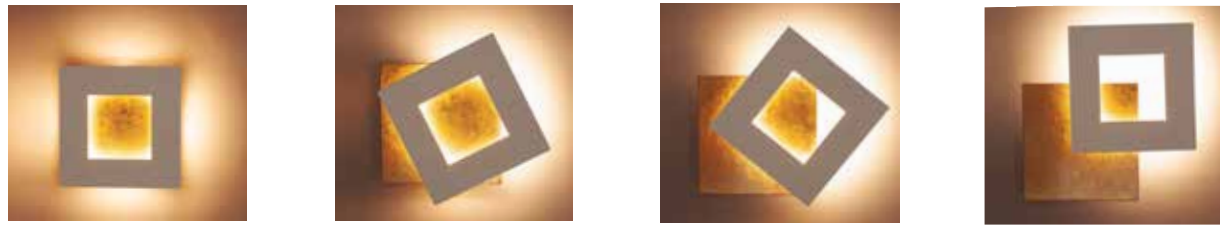

8163 Corten+oro-Corten+gold
LED 48W 3000K 3360lm

Aluminio-Aluminium 220-240V~ 50/60Hz CRI≥ 80

DALIA

DALIA

Aplique-Wall lamp

Aplique/Wall lamp

Blanco-White Blanco+Oro-White+Gold Negro+Oro-Black+Gold Corten+Oro-Corten+Gold