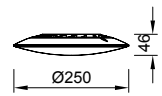

SLIM

7972 Blanco-White
LED 16W 3000K 1300lm