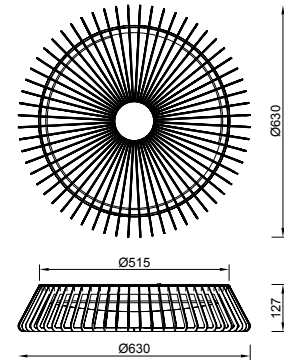

MODO DE USO

HIMALAYA

by Santiago Sevillano Studio

HIMALAYA

Plafón-Ceiling lamp

7963 Blanco-White
LED 80W 2700K-5000K 3500lm

7964 Madera-Wood
LED 80W 2700K-5000K 3500lm

7965 Negro-Black
LED 80W 2700K-5000K 3500lm