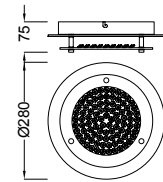

5090 Cromo-Chrome
LED 12W 4000K 1200lm