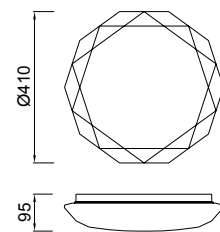

Metal/Acrílico-Metal/Acrylic 220-240V~ 50/60Hz

QUATRO II

Plafón-Ceiling lamp

6242 Blanco-White
LED 60W 3000K 3800lm

6241 Blanco-White
LED 45W 3000K 2800lm

6240 Blanco-White
LED 30W 3000K 1800lm

6245 Blanco-White
LED 60W 5000K 4000lm