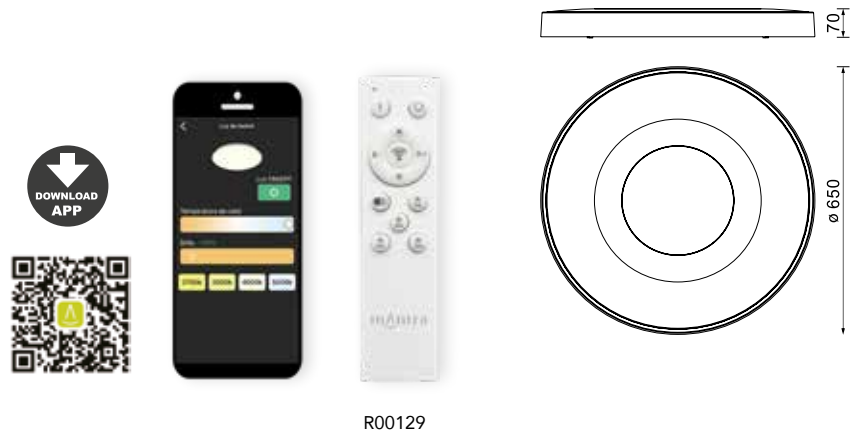

by Mantra Team

COIN

Plafón/Ceiling lamp

7560 Blanco-White
LED 100W 2700K-5000K 6000lm

7561 Negro-Black
LED 100W 2700K-5000K 6000lm

7562 Madera-Wood
LED 100W 2700K-5000K 6000lm

8036 Oro-Gold
LED 100W 2700K-5000K 6000lm