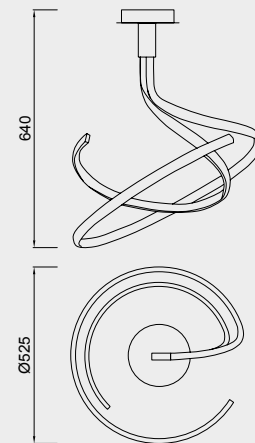

4998 Plata cromo-Silver chrome
LED 50W 3000K 4000lm
220/240V
Dimmable Phase Cut

4981 Plata cromo-Silver chrome
LED 50W 3000K 4000lm
100/240V

4995 Plata cromo-Silver chrome
LED 40W 3000K 3200lm
220/240V
Dimmable Phase Cut

5826 Forja-Brown oxide
LED 40W 2800K 3200lm
220/240V
Dimmable Phase Cut

4980 Plata cromo-Silver chrome
LED 40W 3000K 3200lm
100/240V

5360 Forja-Brown oxide
LED 40W 2800K 3200lm
100/240V

Aluminio/Acrílico/Acero-Aluminium/Acrylic/Steel 220-240V~ 50/60Hz CRI≥ 80