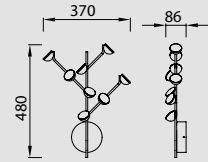

ADN

6264 Blanco mate-Matte white
LED 24W 3000K1600lm

6416 Blanco mate-Matte white
LED 72W 3000K 4600lm

8653 Blanco mate-Matte white
LED 72W 3000K 4600lm
Dimmable