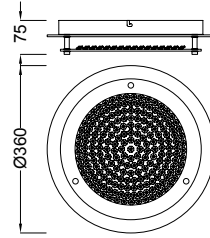

5091 Cromo-Chrome
LED 18W 4000K 1800lm