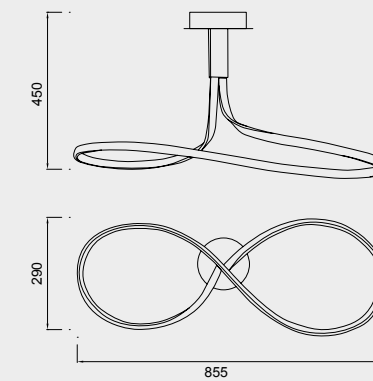

4998 Plata cromo-Silver chrome
LED 50W 3000K 4000lm
220/240V
Dimmable Phase Cut

4981 Plata cromo-Silver chrome
LED 50W 3000K 4000lm
100/240V

4995 Plata cromo-Silver chrome
LED 40W 3000K 3200lm
220/240V
Dimmable Phase Cut

5826 Forja-Brown oxide
LED 40W 2800K 3200lm
220/240V
Dimmable Phase Cut

4980 Plata cromo-Silver chrome
LED 40W 3000K 3200lm
100/240V

5360 Forja-Brown oxide
LED 40W 2800K 3200lm
100/240V

Aluminio/Acrílico/Acero-Aluminium/Acrylic/Steel 220-240V~ 50/60Hz CRI≥ 80