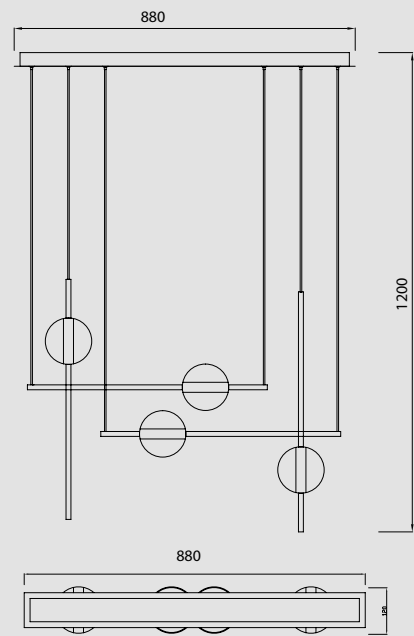

7146 Negro-Black
LED 24W 3000K 900lm

Aluminio/Silicona/Metal-Aluminium/Silicone/Metal 220-240V~ 50/60Hz CRI≥ 80

CUBA

7160 Oro/Negro-Gold/Black
LED 32W 3000K 2400lm

7161 Oro/Negro-Gold/Black
LED 32W 3000K 2400lm