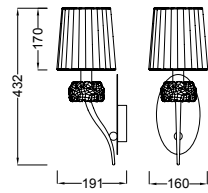

LOEWE

4735 Cuero/Blanco-Antique brass/White
1 x E14 máx. 20W LED (no incl)