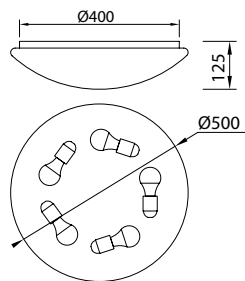

ZERO E27

Metal/Acrílico-Metal/Acrylic 100-240V~ 50/60Hz