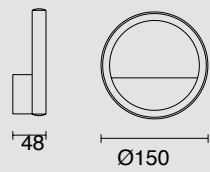

7194 Blanco-White
LED 8W 3000K 640lm

7144 Negro-Black
LED 8W 3000K 640lm