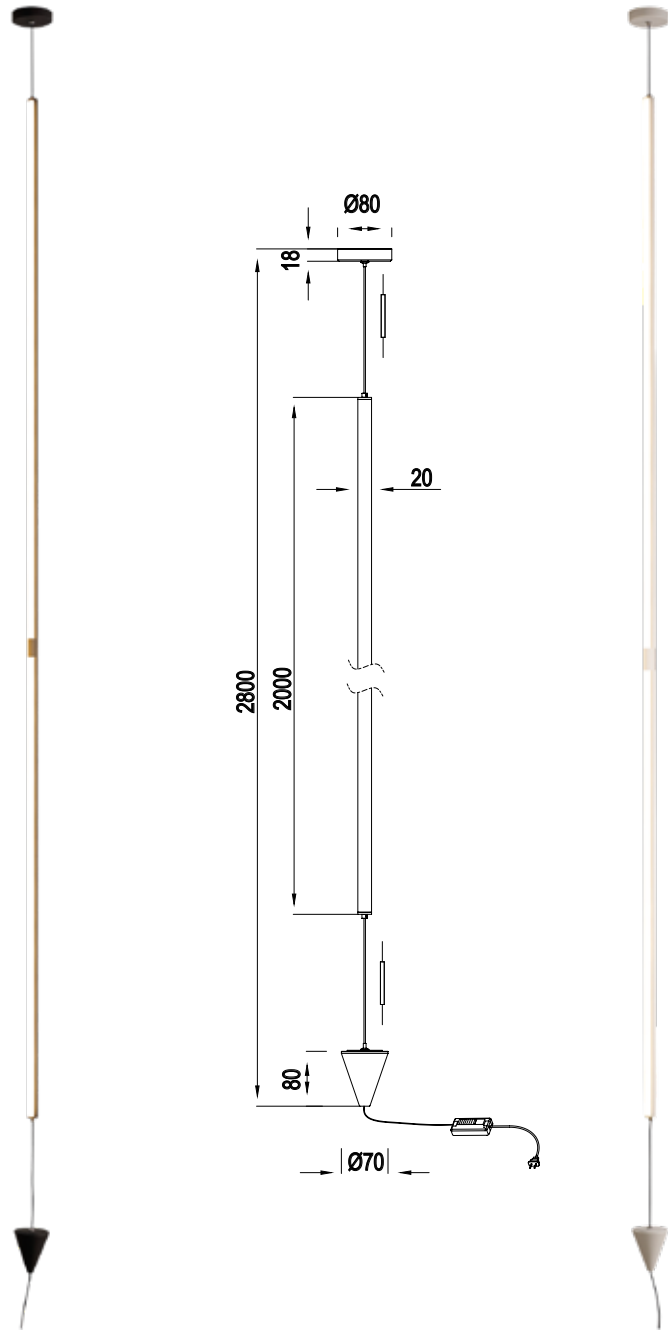

VERTICAL

Pie de Salón-Floor lamp

7352 Negro-Black
LED 36W 3000K 2160lm

7351 Blanco-White
LED 36W 3000K 2160lm