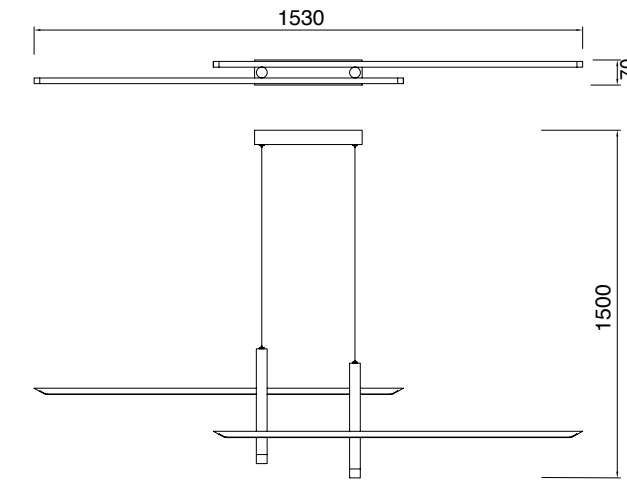

ESPARTA

7980 Blanco+Oro-White+Gold
LED 30W 3000K 1400lm

7981 Negro+Oro-Black+Gold
LED 30W 3000K 1400lm

7982 Blanco+Oro-White+Gold
LED 50W 3000K 2100lm

7983 Negro+Oro-Black+Gold
LED 50W 3000K 2100lm

Aluminio+Metal/Aluminum+Metal 220-240V~ 50/60Hz CRI≥ 80

Aluminio+Metal/Aluminum+Metal 220-240V~ 50/60Hz CRI≥ 80