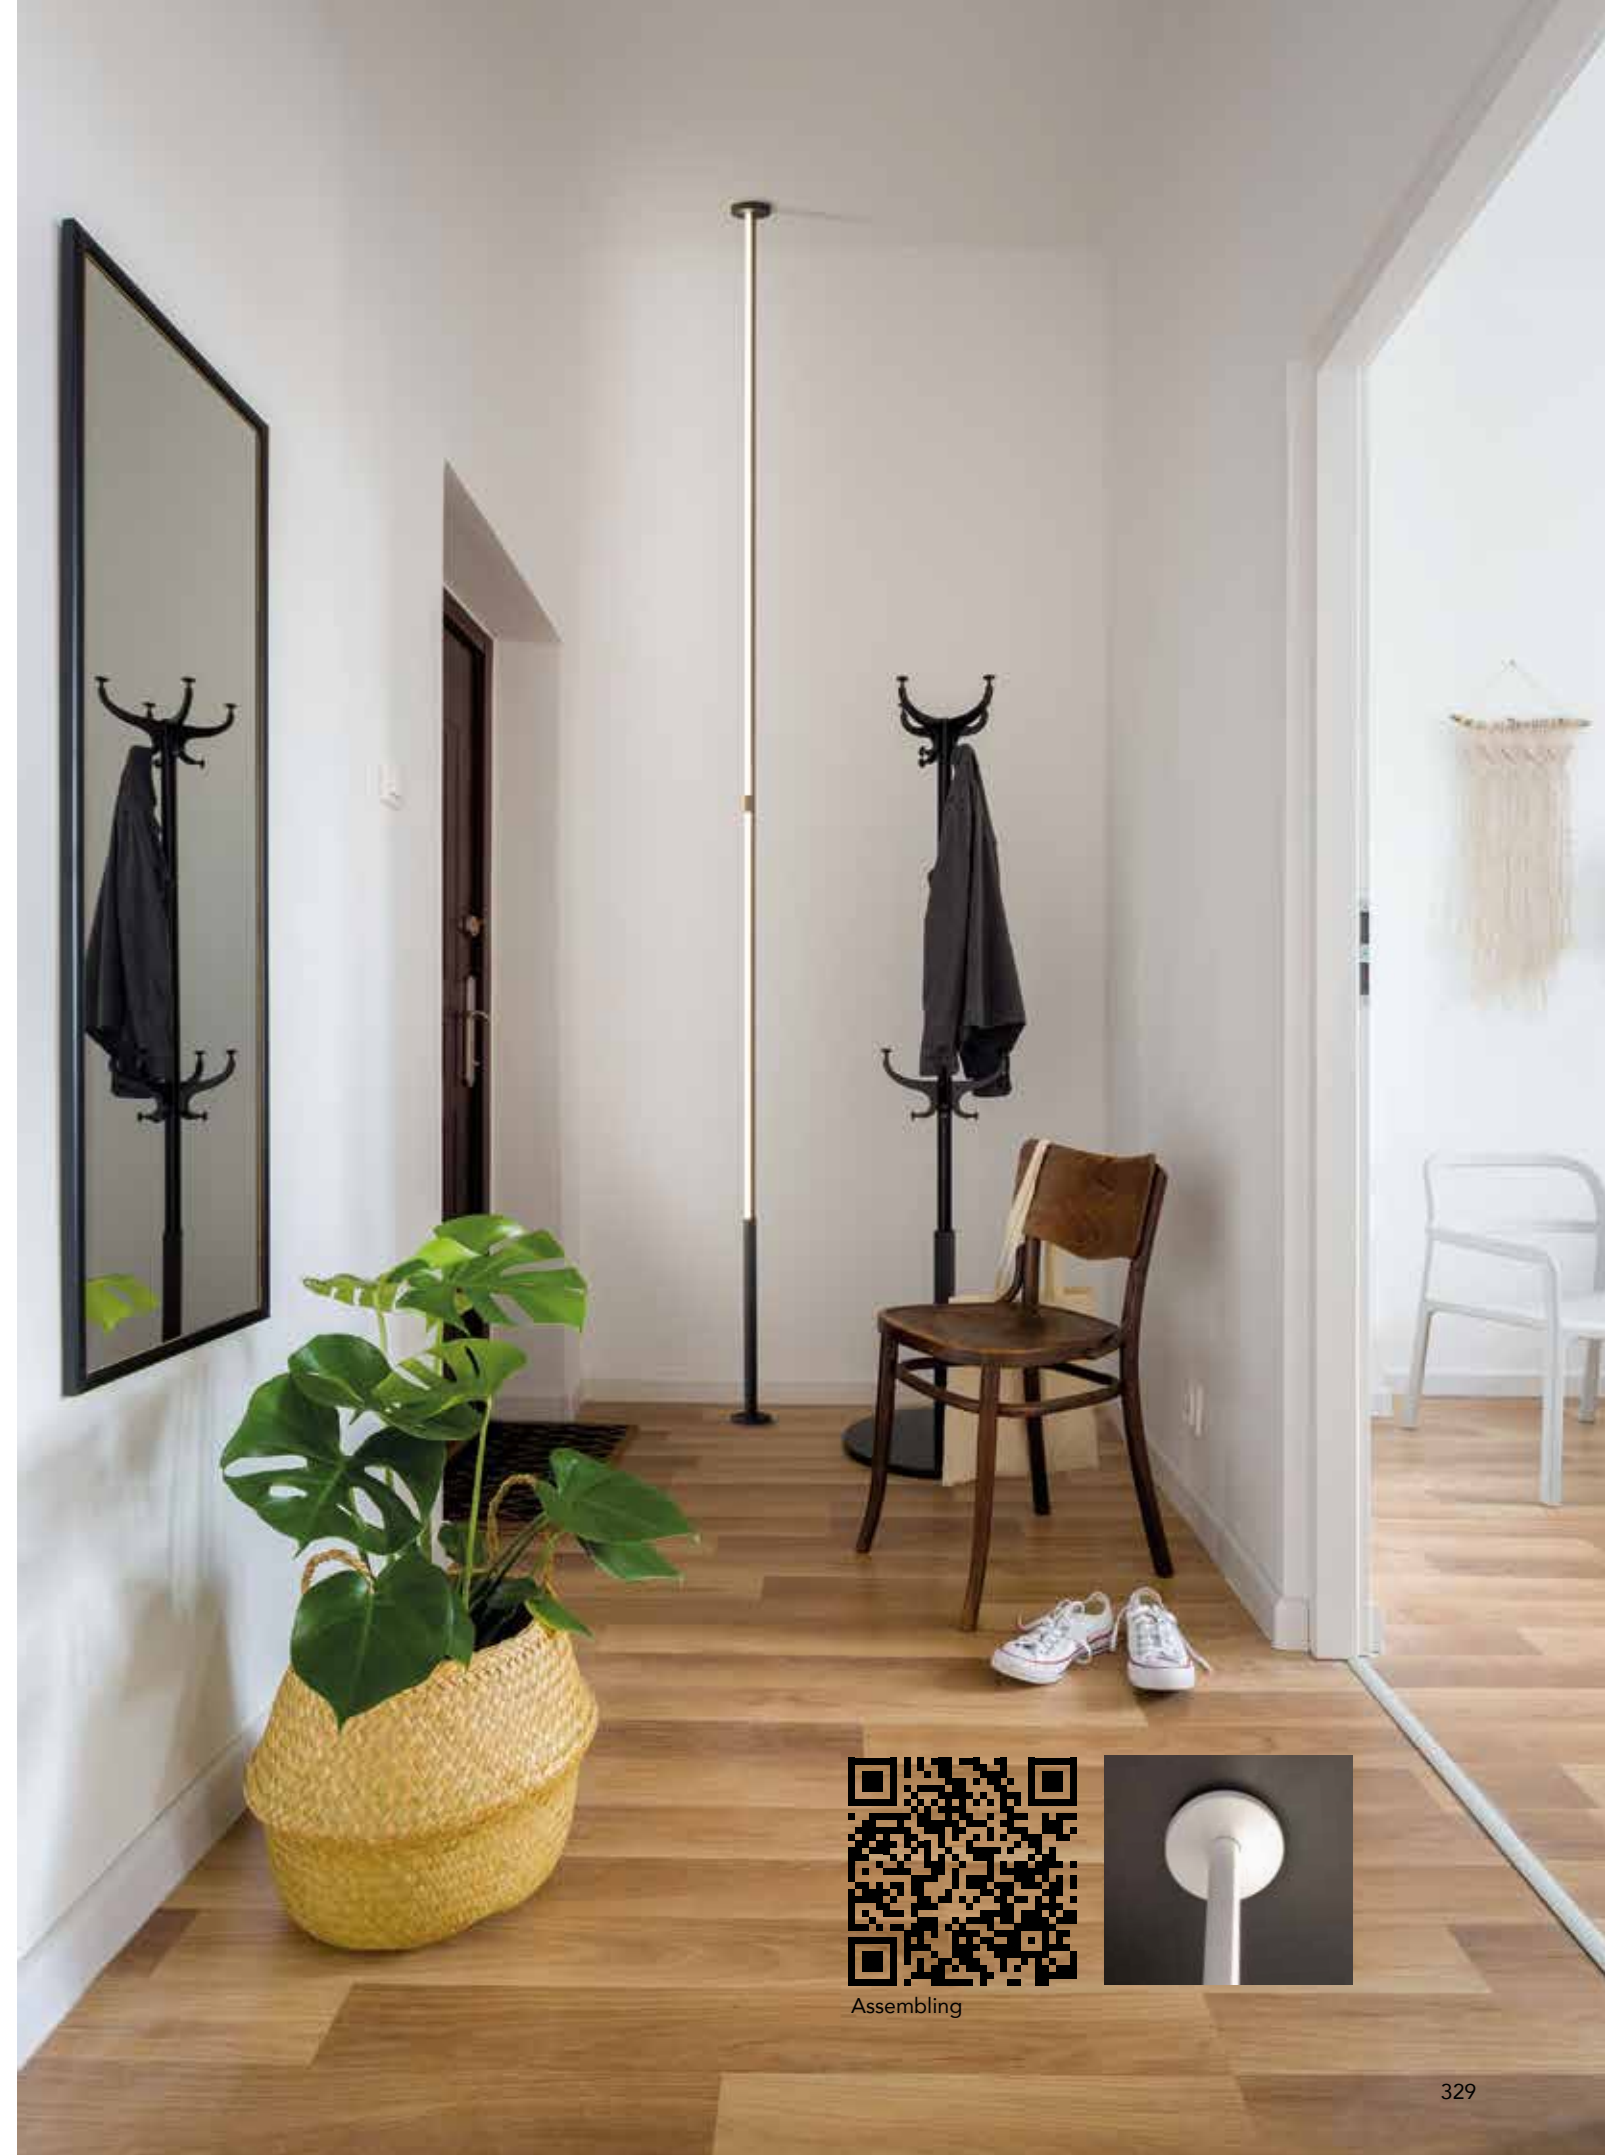

Assembling