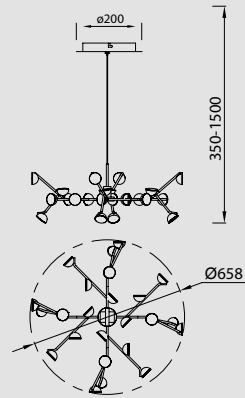

6261 Blanco mate-Matte white
LED 72W 3000K 4450lm

8652 Blanco mate-Matte white
LED 72W 3000K 4450lm
Dimmable

Aluminio-Aluminium 220-240V~ 50/60Hz CRI ≥80