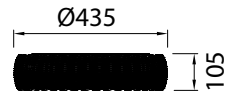

by José Ignacio Ballester

KILIMANJARO

Plafón-Ceiling lamp

8193 Ratan-Rattan
LED 50W 2700K-4000K-5000K 3800lm

8194 Ratan-Rattan
LED 36W 2700K-4000K-5000K 2450lm

8195 Ratan-Rattan
LED 24W 2700K-4000K-5000K 1700lm