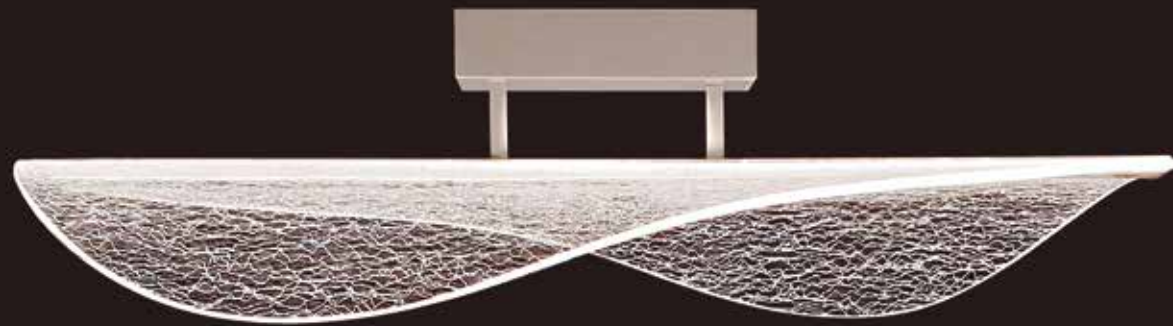

BIANCA

7835 Blanco-White
LED 40W 3000K 2450lm