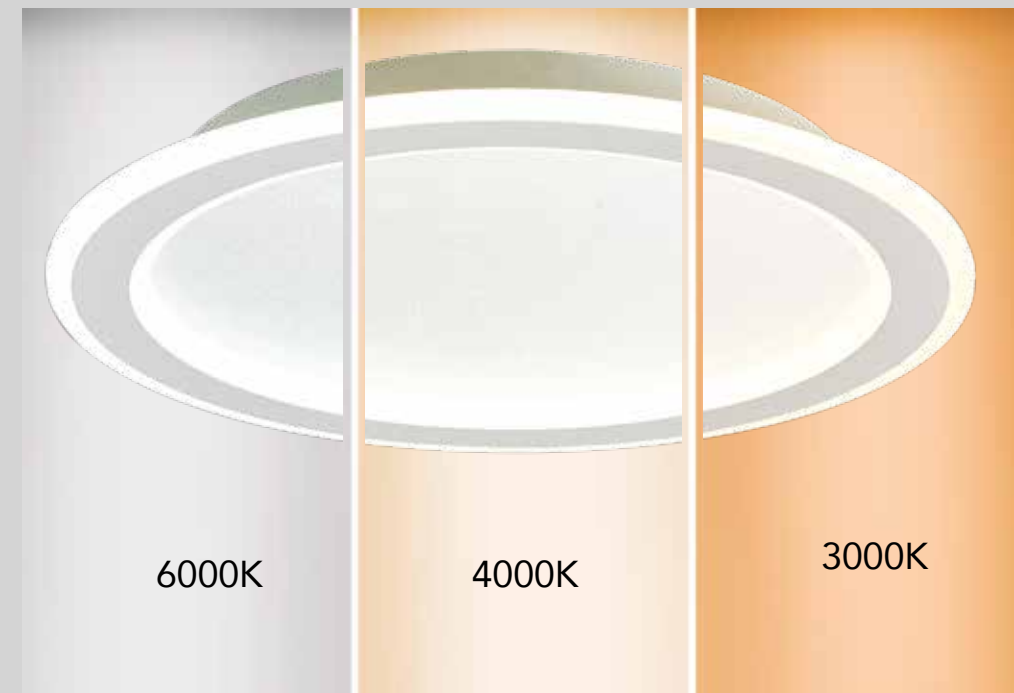

8508 Blanco-White
LED 12W 4000K 1000lm