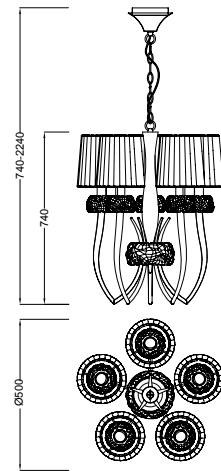

LOEWE

4732 Cuero/Blanco-Antique brass/White
5 x E14 máx. 20W LED (no incl)