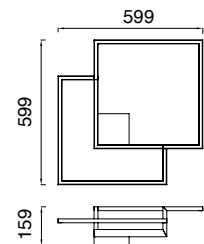

7660 Blanco-White
LED 42,5W 3000K 2450lm

7684 Blanco-White
LED 79W 3000K 4250lm

7661 Blanco-White
LED 42,5W 3000K 2450lm
Dimmable Phase Cut

7685 Blanco-White
LED 79W 3000K 4250lm
Dimmable Phase Cut