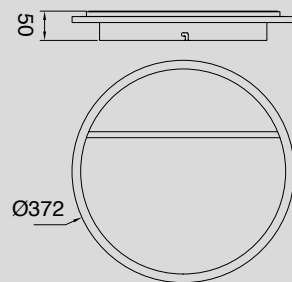

MÁRMOL

8502 Blanco-White
Decorado mármol/Decorated marble
LED 20W 3000K 1800lm

8503 Blanco-White
Decorado mármol/Decorated marble
LED 12W 3000K 1080lm

8507 Blanco-White
Decorado mármol/Decorated marble
LED 30W 3000K 2100lm

8512 Blanco-White
Decorado mármol/Decorated marble
LED 28W 3000K 1680lm

8513 Negro-Black
Decorado mármol/Decorated marble
LED 28W 3000K 1680lm

Acero/Steel 220-240V~ 50/60Hz CRI≥ 80

Acero/Steel 220-240V~ 50/60Hz CRI≥ 80