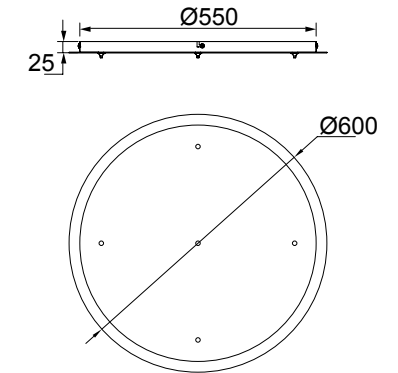

FLORÓN TECHO 5L - CEILING CUP 5L

- **8262**
  Blanco-White
- **8272**
  Cromo-Chrome
- **8267**
  Oro-Gold
- **8516**
  Negro-Black