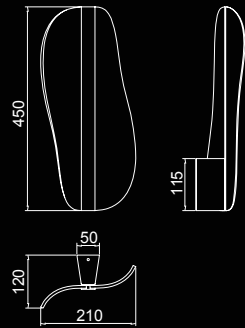

BIANCA

7767 Blanco-White
LED 15W 3000K 850lm

8211 Blanco-White Dimmable
LED 15W 3000K 850lm