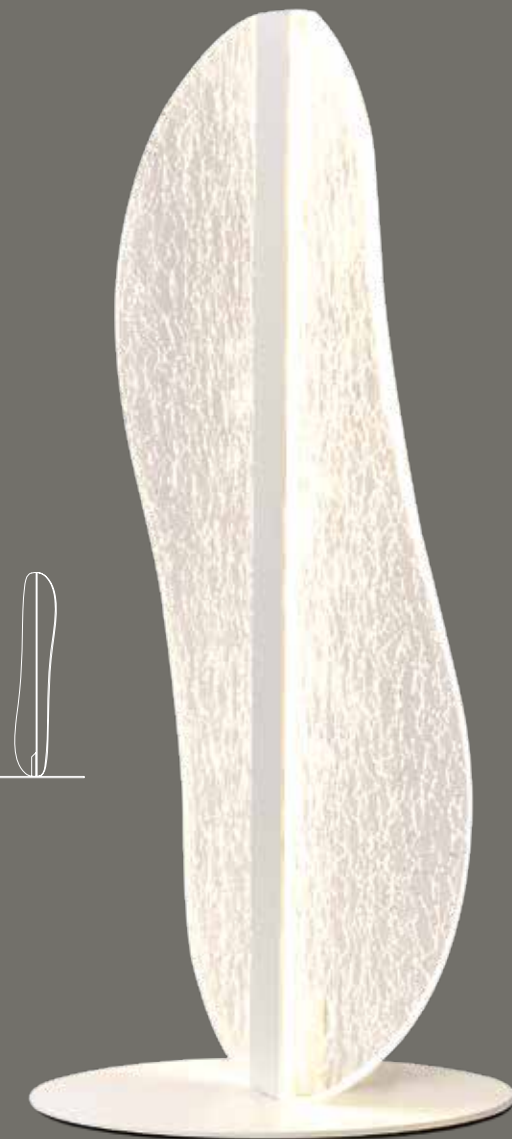

3000K ON/OFF ON / OFF 30.000 LED life / LED vida 30.000 h LED INCLUDED 5 años WARRANTY GARANTIA LED IP20