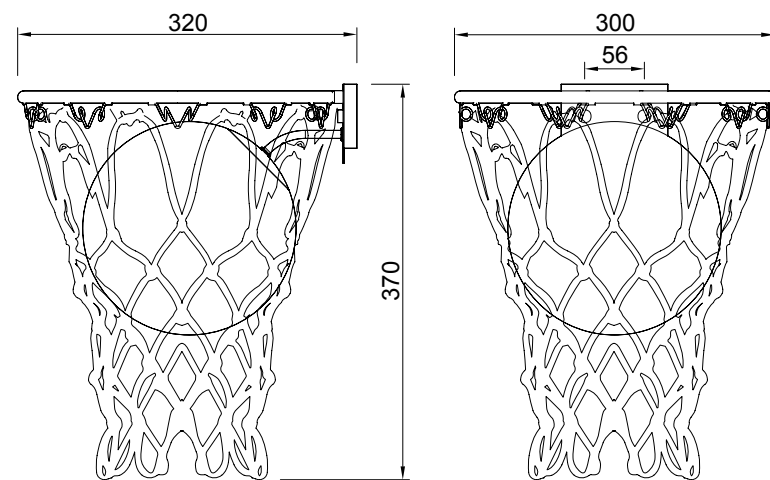

BASKETBALL

7242 Blanco mate-Matt white
1L x E27 (no incl)

7243 Negra mate-Matt black
1L x E27 (no incl)

7244 Rojo mate-Matt red
1L x E27 (no incl)