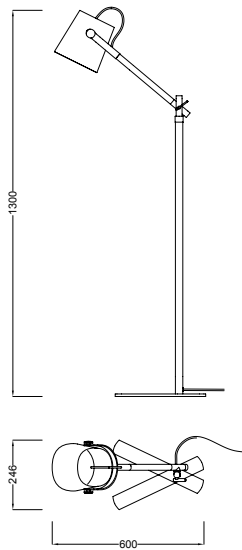

NÓRDICA II

4920
Blanco madera /Pantalla blanca
White wood/White shade
1x E27 máx.20W LED (no incl)

NOT INCLUDED ON/OFF 3 años WARRANTY GARANTIA IP20

Tela/Madera/Acero-Fabric/Wood/Steel 100-240V~ 50/60Hz