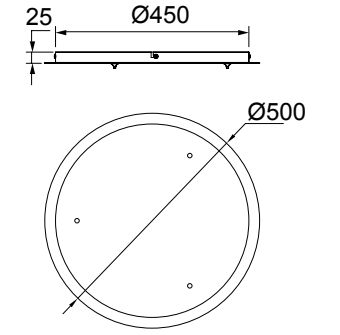

FLORÓN TECHO 3L - CEILING CUP 3L

- **8261**
  Blanco-White
- **8271**
  Cromo-Chrome
- **8266**
  Oro-Gold
- **8515**
  Negro-Black