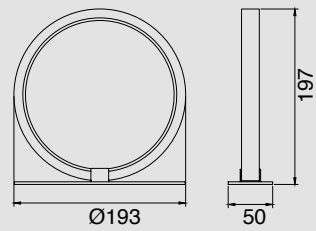

8598 Blanco-White
LED 8W 3000K 640lm

8594 Negro-Black
LED 8W 3000K 640lm