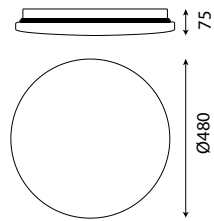

ZERO SMART

5946 Blanco-White
LED 80W 2700K-5000K 4500lm