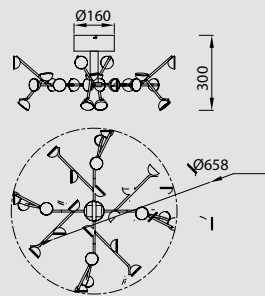

Aluminio-Aluminium 220-240V~ 50/60Hz CRI ≥80