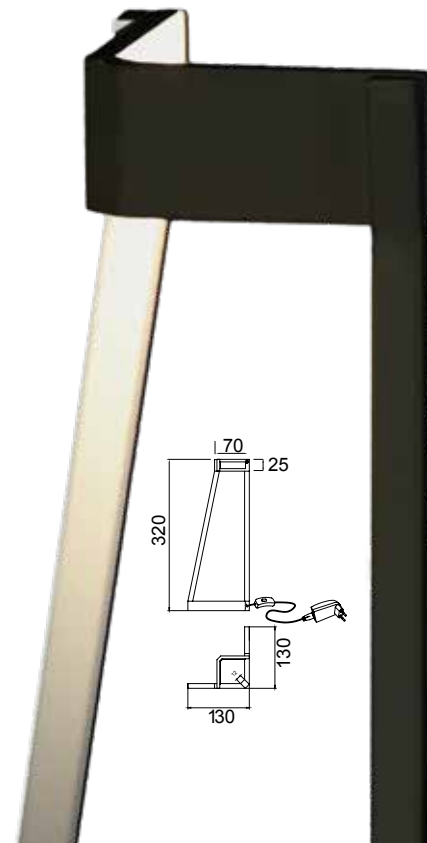

MINIMAL

7285 Oro-Gold
LED 5W 3000K 375lm

7287 Arena-Sabbia
LED 5W 3000K 375lm

7280 Blanco-White
LED 5W 3000K 375lm

7281 Negro-Black
LED 5W 3000K 375lm