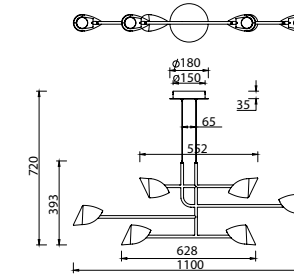

7579 Negro-Black
LED 45W 3000K 3100lm