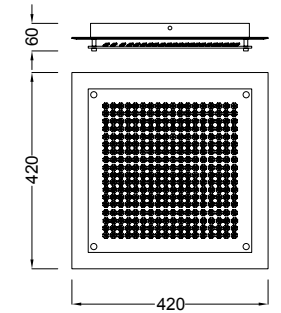

4582 Cromo-Chrome
LED 21W 4000K 2100lm