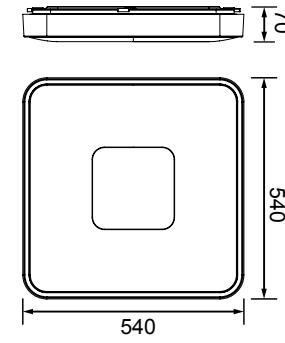

7919 Blanco-White
LED 80W 2700K-5000K 3900lm

R00129

R00129

Metal/Acrílico/ABS-Metal/Acrylic/ABS 220-240V~ 50/60Hz CRI≥ 80 R00129 Incluido

7918 Madera-Wood
LED 100W 2700K-5000K 4900lm

7917 Negro-Black
LED 100W 2700K-5000K 4900lm