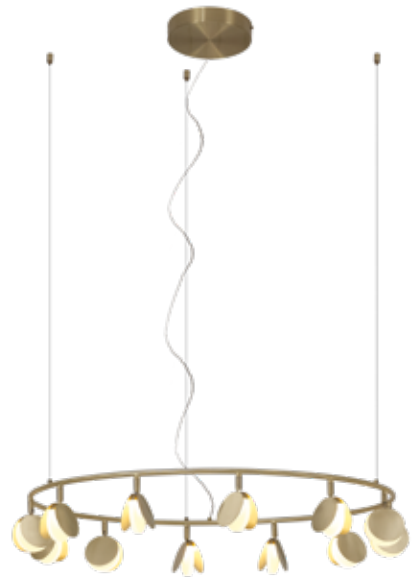

SHELL

Lámpara-Pendant lamp

7261 Oro-Gold
LED 40W 3000K 2120lm

7262 Oro-Gold
LED 30W 3000K 1590lm

7357 Oro-Gold
LED 60W 3000K 3180lm

Metal-Metal 220-240V~ 50/60Hz CRI≥ 80

SHELL

7260 Oro-Gold
LED 50W 3000K 2650lm