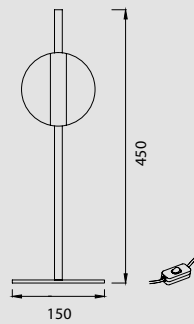

7164 Oro/Negro-Gold/Black
LED 8W 3000K 600lm