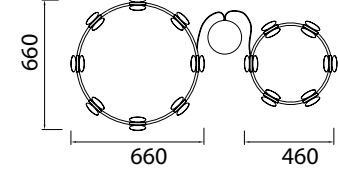

7356 Oro-Gold
LED 70W 3000K 3710lm

Metal-Metal 220-240V~ 50/60Hz CRI≥ 80