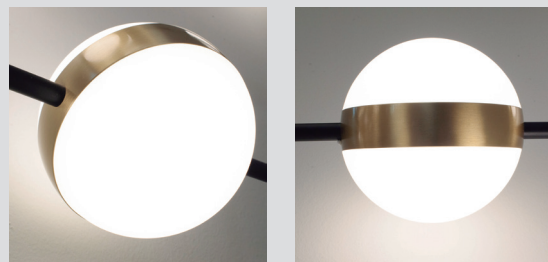

CUBA

7162 Oro/Negro-Gold/Black
LED 32W 3000K 2400lm

Metal/Acrílico-Metal/Acrylic 220-240V~ 50/60Hz CRI ≥80