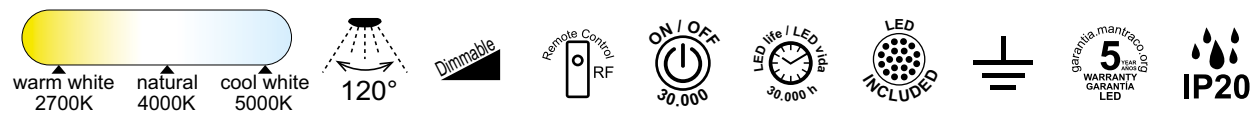

Metal/Acrílico/ABS-Metal/Acrylic/ABS 220-240V~ 50/60Hz CRI≥ 80 R00129 Incluido