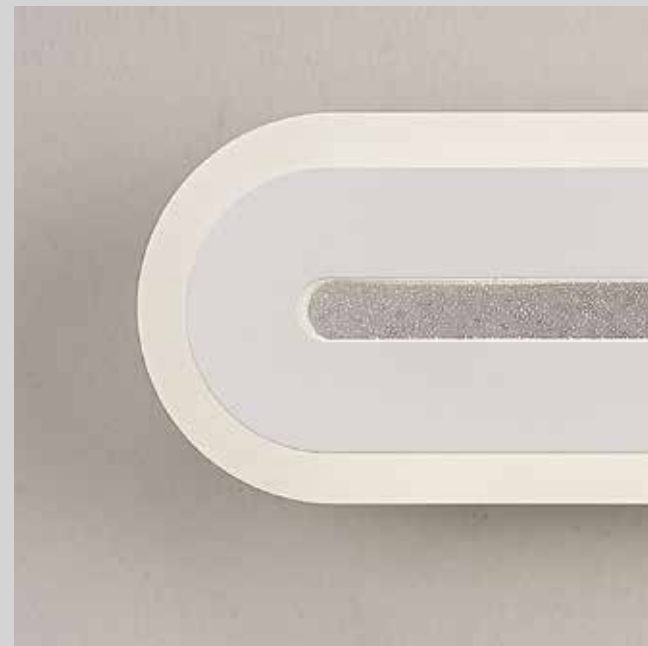

8508 Blanco-White
LED 12W 4000K 1000lm