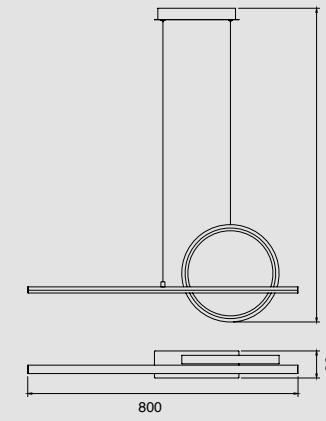

7142 Negro-Black
LED 30W 3000K 2400lm