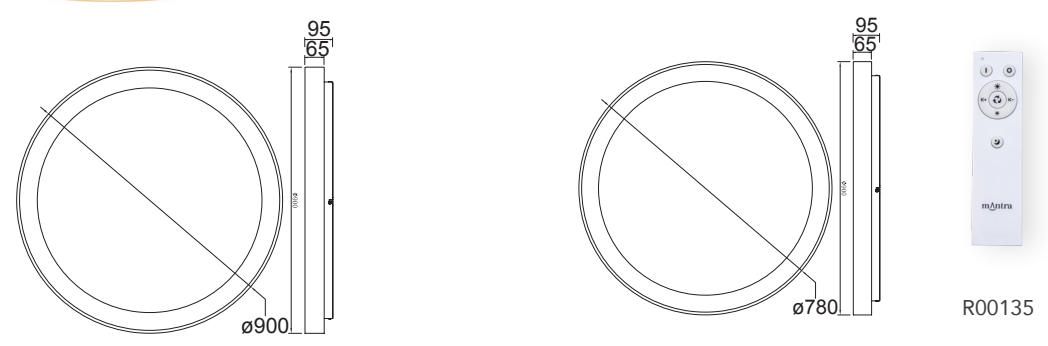

NISEKO II

REF	COLOR	LED	TEMP. COLOR	DIMMABLE	LÚMENES	(ø):	(h):	MANDO	APP
8638	Blanco-White	58W	2700K-5000K	▲	4700lm	ø780	95	R00135	x
8640	Negro-Black	58W	2700K-5000K	▲	4700lm	ø780	95	R00135	x
8642	Oro-Gold	58W	2700K-5000K	▲	4700lm	ø780	95	R00135	x
8644	Madera-Wood	58W	2700K-5000K	▲	4700lm	ø780	95	R00135	x
8637	Blanco-White	78W	2700K-5000K	▲	6200lm	ø900	95	R00135	x
8639	Negro-Black	78W	2700K-5000K	▲	6200lm	ø900	95	R00135	x
8641	Oro-Gold	78W	2700K-5000K	▲	6200lm	ø900	95	R00135	x
8643	Madera-Wood	78W	2700K-5000K	▲	6200lm	ø900	95	R00135	x

warm white 2700K natural 4000K cool white 5000K
Dimmable
Remote Control RF
ON / OFF 30,000
LED life / LED life 30,000 h
LED INCLUDED
5 años de garantía LED
IP20

REF	COLOR	LED	TEMP. COLOR	DIMMABLE	LÚMENES	(ø):	(h):	MANDO	APP
8579	Blanco-White	30W	2700K-5000K	▲	2250lm	ø380	95	R00129	MANTRA
8582	Negro-Black	30W	2700K-5000K	▲	2250lm	ø380	95	R00129	MANTRA
8585	Oro-Gold	30W	2700K-5000K	▲	2250lm	ø380	95	R00129	MANTRA
8588	Madera-Wood	30W	2700K-5000K	▲	2250lm	ø380	95	R00129	MANTRA
8578	Blanco-White	40W	2700K-5000K	▲	2950lm	ø500	95	R00129	MANTRA
8581	Negro-Black	40W	2700K-5000K	▲	2950lm	ø500	95	R00129	MANTRA
8584	Oro-Gold	40W	2700K-5000K	▲	2950lm	ø500	95	R00129	MANTRA
8587	Madera-Wood	40W	2700K-5000K	▲	2950lm	ø500	95	R00129	MANTRA
8577	Blanco-White	50W	2700K-5000K	▲	3760lm	ø650	95	R00129	MANTRA
8580	Negro-Black	50W	2700K-5000K	▲	3760lm	ø650	95	R00129	MANTRA
8583	Oro-Gold	50W	2700K-5000K	▲	3760lm	ø650	95	R00129	MANTRA
8586	Madera-Wood	50W	2700K-5000K	▲	3760lm	ø650	95	R00129	MANTRA