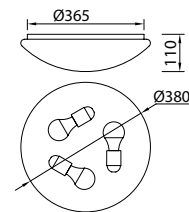

ZERO E27

Metal/Acrílico-Metal/Acrylic 100-240V~ 50/60Hz