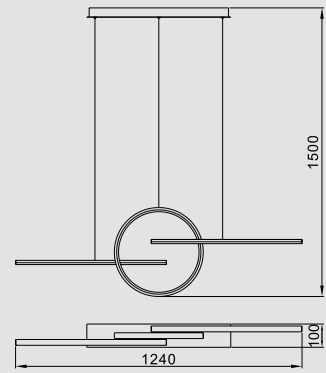

4986 Plata cromo-Silver chrome
LED 15W 3000K 1200lm

Aluminio/Acrílico/Acero-Aluminium/Acrylic/Steel 220-240V~ 50/60Hz CRI≥ 80

KITESURF

by Mantra Team

KITESURF

Lámpara-Pendant lamp

7190 Blanco-White
LED 50W 3000K 4000lm