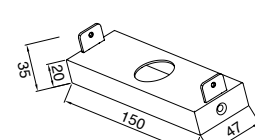

7676 Aplique +7714 Elevador
7676 Aplique

7674 Aplique +7713 Elevador
7676 Aplique
7676 Aplique

7674 Negro-Black
LED 49W 3000K 2740lm

7676 Negro-Black
LED 38,5W 3000K 2250lm

7678 Negro-Black
LED 21,5W 3000K 1130lm

7675 Negro-Black
LED 49W 3000K 2740lm
Dimmable Phase Cut

7677 Negro-Black
LED 38,5W 3000K 2250lm
Dimmable Phase Cut

7679 Negro-Black
LED 21,5W 3000K 1130lm
Dimmable Phase Cut

Accesorio elevador para hacer combinaciones
Lifting accessory for combinations

7713 Negro-Black

7714 Negro-Black

7715 Negro-Black

MODO DE USO