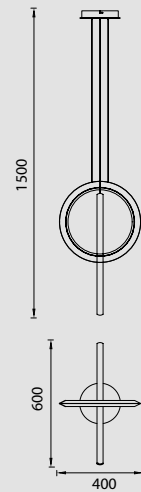

7191 Blanco-White
LED 48W 3000K 3840lm