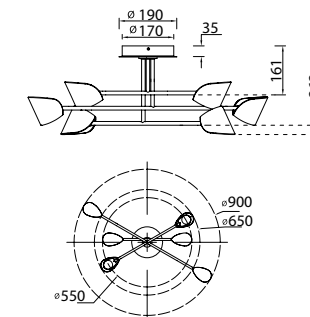

7587 Negro-Black
LED 8,5W 3000K 610lm

7578 Negro-Black
LED 61,5W 3000K 4000lm

7579 Negro-Black
LED 45W 3000K 3100lm

7580 Negro-Black
LED 44,5W 3000K 3100lm

7581 Negro-Black
LED 45W 3000K 3200lm

7582 Negro-Black
LED 30W 3000K 2100lm