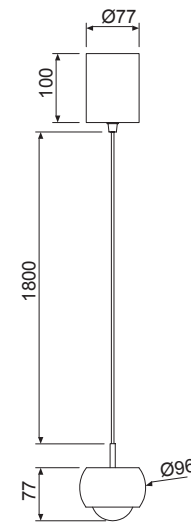

8407 Cromo negro-Black chrome
LED 12W 3000K 1000lm