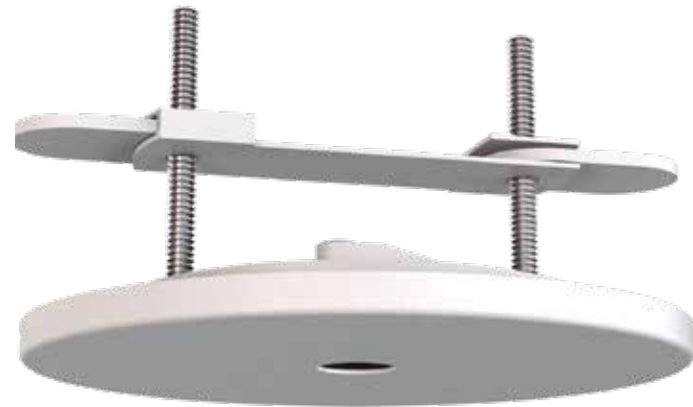

Cristal-Glass 100-240V~ 50/60Hz E27 máx.20W LED (no incl)

ELSA

Florón empotrable-Recessed base

REFERENCE	FINISH
7855	Blanco-White
7856	Negro-Black
7857	Plata-Silver
7858	Oro-Gold
7859	Cuero-Antique Brass