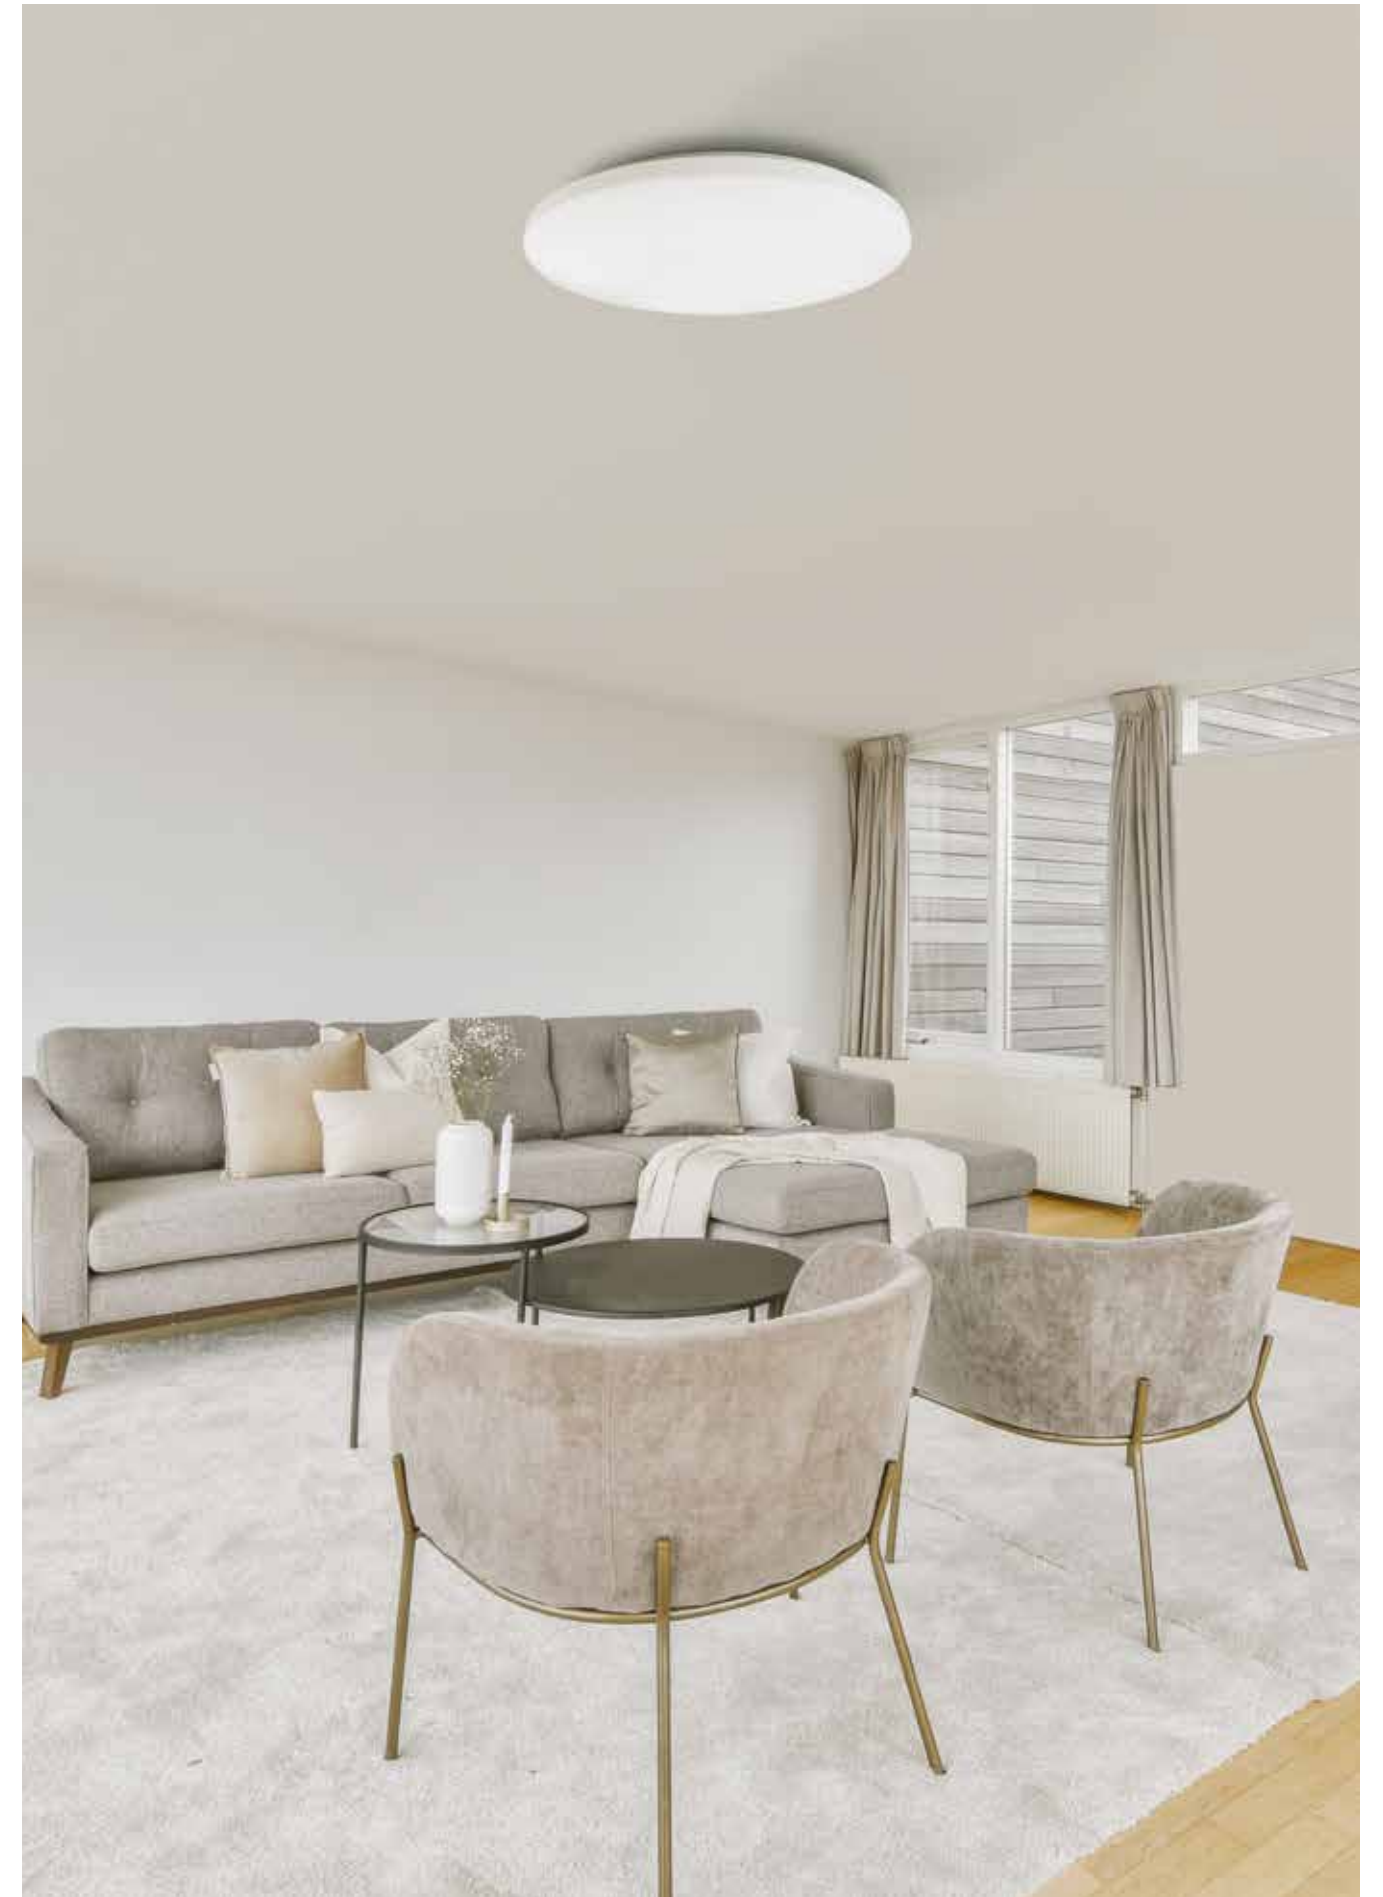

5940 Blanco-White
LED 50W 3000K 3700lm

5942 Blanco-White
LED 36W 3000K 2350lm

5944 Blanco-White
LED 24W 3000K 1600lm

5941 Blanco-White
LED 50W 5000K 3800lm

5943 Blanco-White
LED 36W 5000K 2450lm

5945 Blanco-White
LED 24W 5000K 1700lm