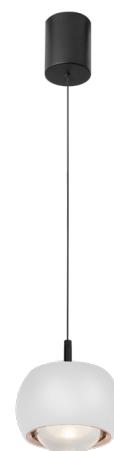

8407 Cromo negro-Black chrome

8408 Café-Coffee

8406 Negro-Black

ROLLER

ROLLER

ROLLER

8409 Naranja-Orange
LED 12W 3000K 450lm

8411 Café-Coffee
LED 12W 3000K 450lm

8412 Cromo negro-Black chrome
LED 12W 3000K 450lm

8405 Blanco-White
LED 12W 3000K 1000lm

8406 Negro-Black
LED 12W 3000K 1000lm

8407 Cromo negro-Black chrome
LED 12W 3000K 1000lm

8408 Café-Coffee
LED 12W 3000K 1000lm