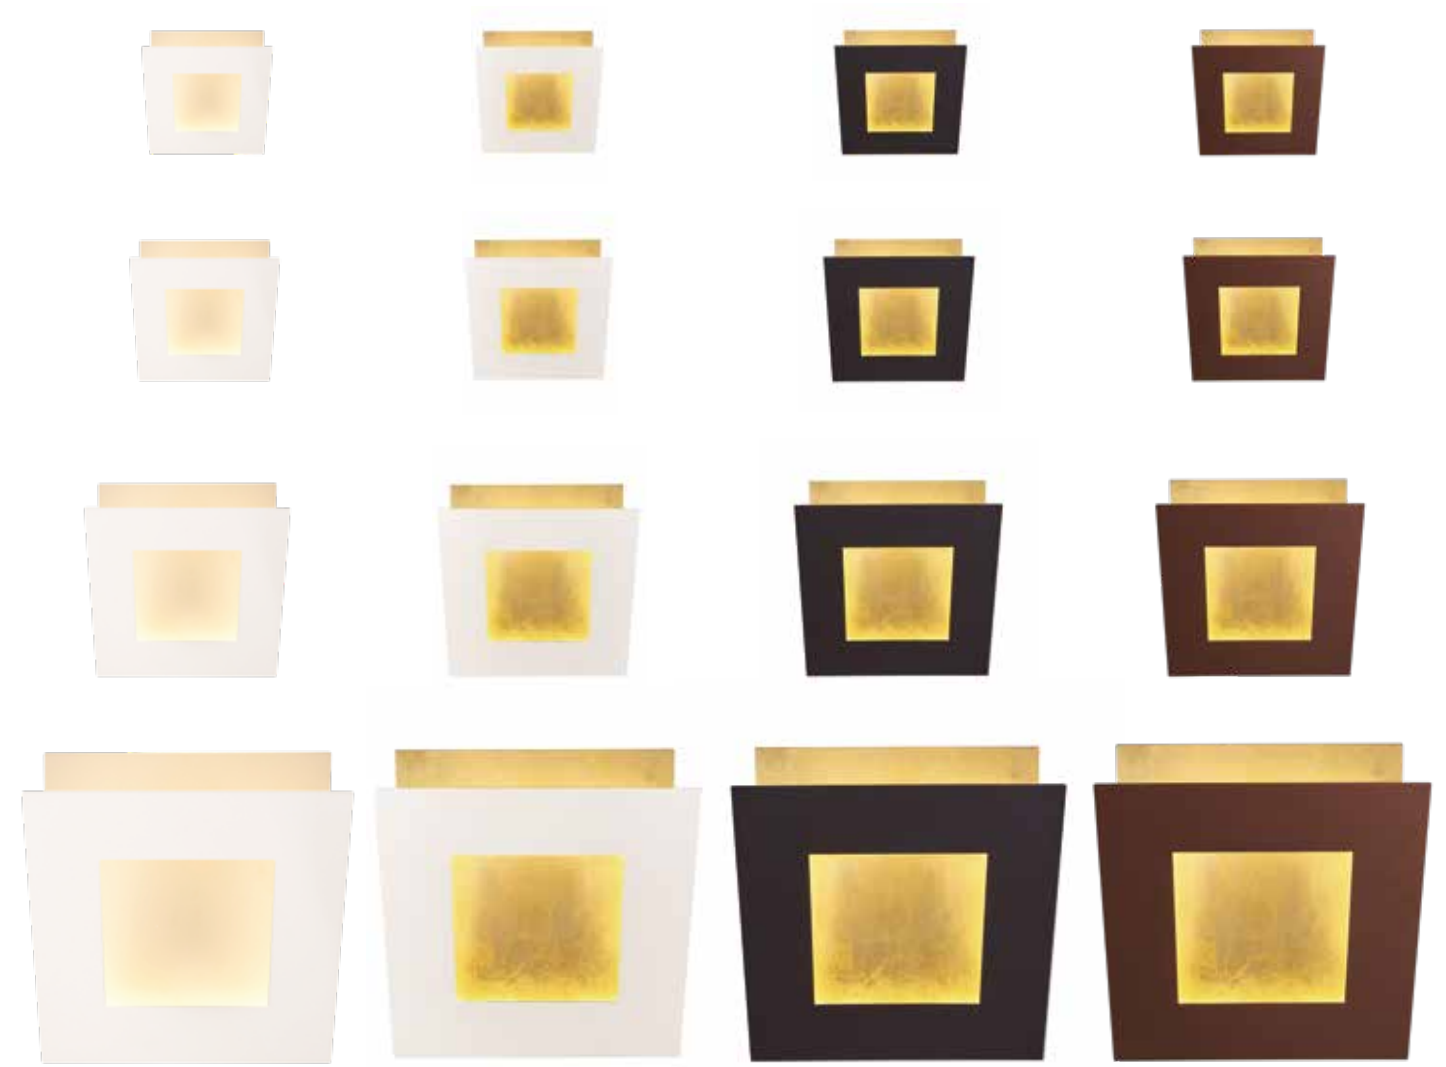

8163 Corten+oro-Corten+gold
LED 48W 3000K 3360lm

Aluminio-Aluminium 220-240V~ 50/60Hz CRI≥ 80

DALIA

DALIA

Aplique-Wall lamp

Aplique/Wall lamp

Blanco-White Blanco+Oro-White+Gold Negro+Oro-Black+Gold Corten+Oro-Corten+Gold