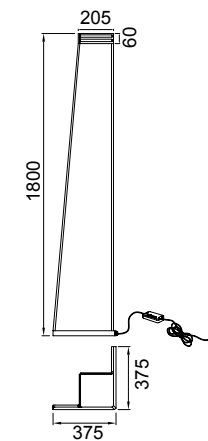

- **7440** Blanco-White
  LED 40W 3000K 3000lm
- **7441** Negro-Black
  LED 40W 3000K 3000lm
- **7442** Oro-Gold
  LED 40W 3000K 3000lm
- **7443** Arena-Sabbia
  LED 40W 3000K 3000lm