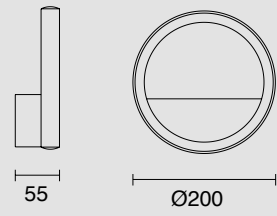

8596 Blanco-White
LED 8W 3000K 640lm

8592 Negro-Black
LED 8W 3000K 640lm