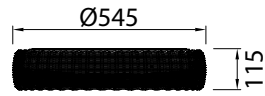

by José Ignacio Ballester

KILIMANJARO

Plafón-Ceiling lamp

8193 Ratan-Rattan
LED 50W 2700K-4000K-5000K 3800lm

8194 Ratan-Rattan
LED 36W 2700K-4000K-5000K 2450lm

8195 Ratan-Rattan
LED 24W 2700K-4000K-5000K 1700lm