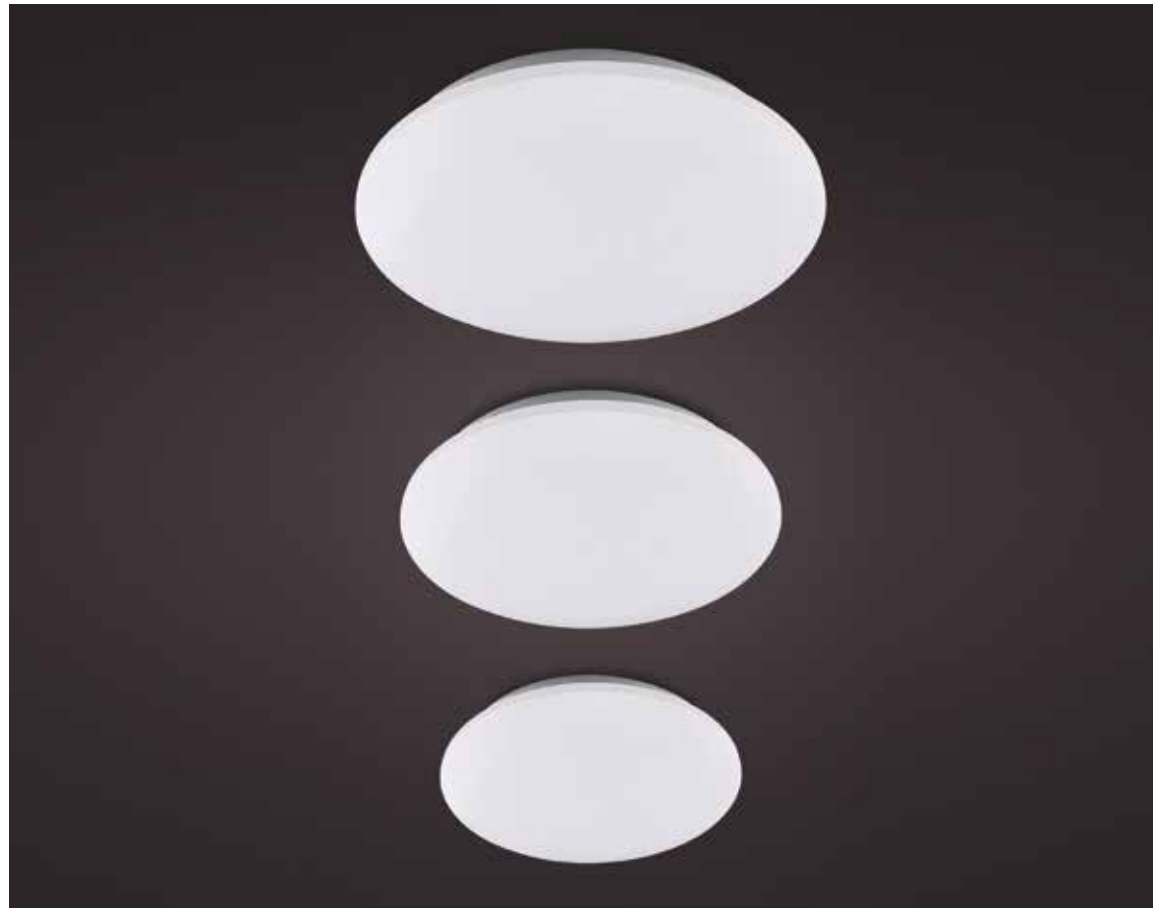

Metal/Acrílico-Metal/Acrylic 220-240V 50/60Hzz CRI ≥80 - R00127 Incluido

ZERO II

Plafón-Ceiling lamp

5940 Blanco-White
LED 50W 3000K 3700lm

5942 Blanco-White
LED 36W 3000K 2350lm

5944 Blanco-White
LED 24W 3000K 1600lm