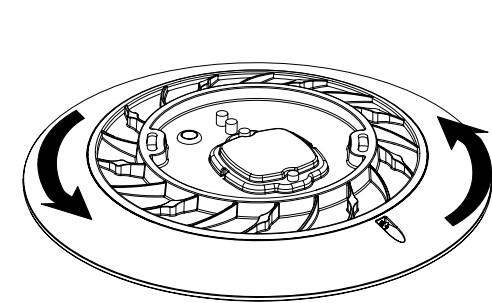

SLIM

7972 Blanco-White
LED 16W 3000K 1300lm

7971 Blanco-White
LED 16W 4000K 1400lm

7970 Blanco-White
LED 16W 5000K 1440lm

7975 Blanco-White
LED 24W 3000K 2050lm

7974 Blanco-White
LED 24W 4000K 2150lm

7973 Blanco-White
LED 24W 5000K 2200lm

7978 Blanco-White
LED 50W 3000K 4150lm

7977 Blanco-White
LED 50W 4000K 4250lm

7976 Blanco-White
LED 50W 5000K 4300lm

MODO DE USO