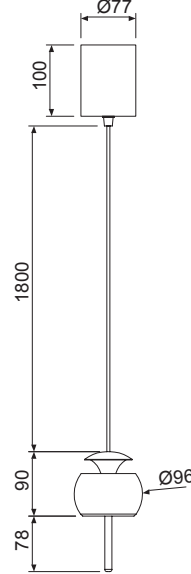

8407 Cromo negro-Black chrome
LED 12W 3000K 1000lm

8408 Café-Coffee
LED 12W 3000K 1000lm