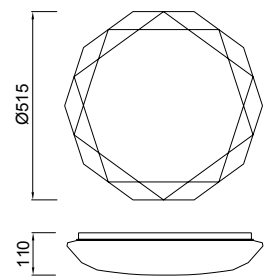

Metal/Acrílico-Metal/Acrylic 220-240V~ 50/60Hz

QUATRO II

Plafón-Ceiling lamp

6242 Blanco-White
LED 60W 3000K 3800lm

6241 Blanco-White
LED 45W 3000K 2800lm

6240 Blanco-White
LED 30W 3000K 1800lm

6245 Blanco-White
LED 60W 5000K 4000lm