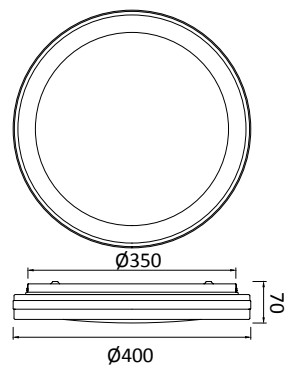

MODO DE USO

Dimmable

PC/Acrílico-PC/Acrylic 220-240V~ 50/60Hz CRI≥ 80 -R00138 Incluido