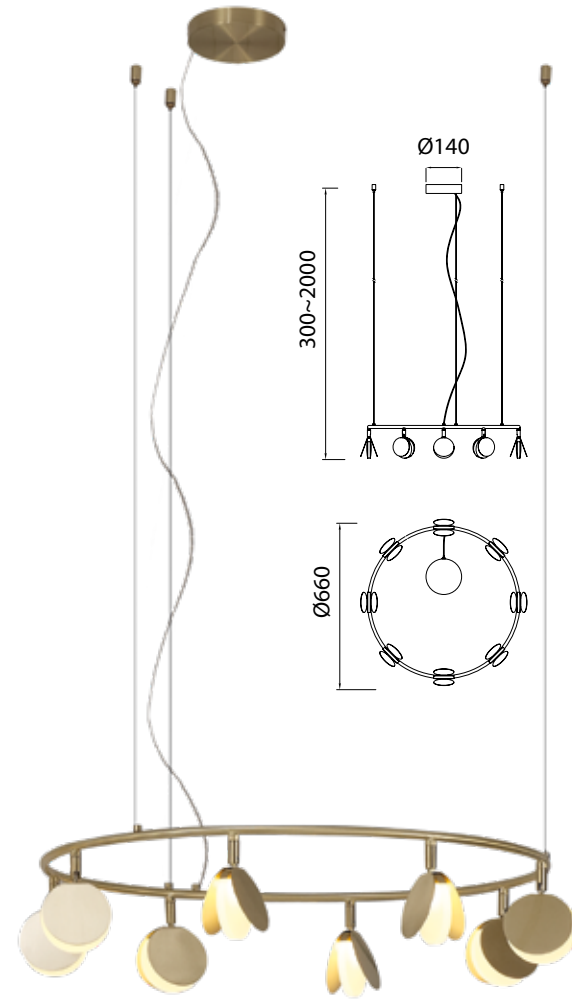

7235 Oro-Gold
LED 30W 3000K 2250lm

Metal-Metal 220-240V~ 50/60Hz CRI≥ 80 Registered N° 007663331-0006

SHELL

by Kuzurman Polina

SHELL

7355 Oro-Gold
LED 120W 3000K 6360lm

Metal-Metal 220-240V~ 50/60Hz CRI≥ 80

SHELL

Lámpara-Pendant lamp

7261 Oro-Gold
LED 40W 3000K 2120lm

7262 Oro-Gold
LED 30W 3000K 1590lm

7357 Oro-Gold
LED 60W 3000K 3180lm

Metal-Metal 220-240V~ 50/60Hz CRI≥ 80

SHELL

7260 Oro-Gold
LED 50W 3000K 2650lm