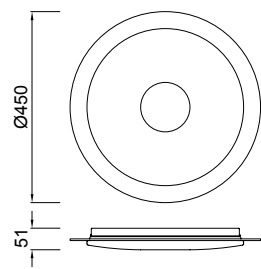

VIRGIN

5929 Blanco diamante-Diamond white
LED 18W 2700K-6500K 1680lm

R00127

warm white 2700K   natural 4000K   cool white 6500K

Dimmable
Remote Control RF
ON / OFF 20.000
LED life / LED life 30.000 h
LED INCLUDED

5 años WARRANTY GARANTIA LED
IP20

Metal/Acrílico-Metal/Acrylic 220-240V~ 50/60Hz - R00127 Incluido