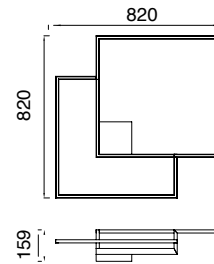

BOUTIQUE

Plafón-Ceiling lamp

7672 Negro-Black
LED 42,5W 3000K 2450lm

7686 Negro-Black
LED 79W 3000K 4250lm

7673 Negro-Black
LED 42,5W 3000K 2450lm
Dimmable Phase Cut

7687 Negro-Black
LED 79W 3000K 4250lm
Dimmable Phase Cut