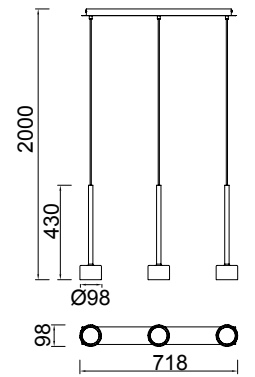

7882 Transparente-Transparent
GX53 3× máx. 12W LED (no incl)

7883 Cromo-Chrome
GX53 3× máx. 12W LED (no incl)

7884 Bronce-Bronze
GX53 3× máx. 12W LED (no incl)

7885 Cobre-Copper
GX53 3× máx. 12W LED (no incl)