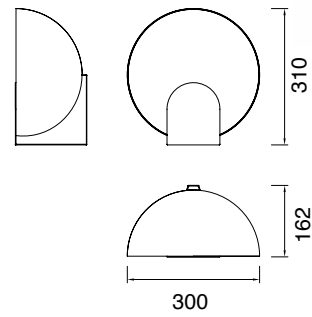

8434 Oro-Gold
LED 5W 3000K 400lm

8590 Negro-Black
LED 5W 3000K 400lm