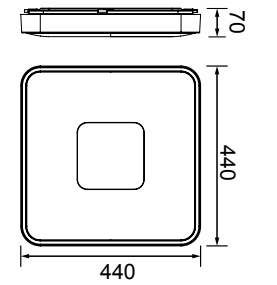

7919 Blanco-White
LED 80W 2700K-5000K 3900lm

R00129