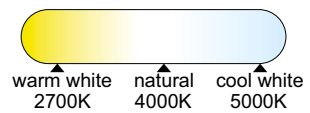

HIMALAYA

Plafón-Ceiling lamp

7963 Blanco-White
LED 80W 2700K-5000K 3500lm

7964 Madera-Wood
LED 80W 2700K-5000K 3500lm

7965 Negro-Black
LED 80W 2700K-5000K 3500lm

R00129