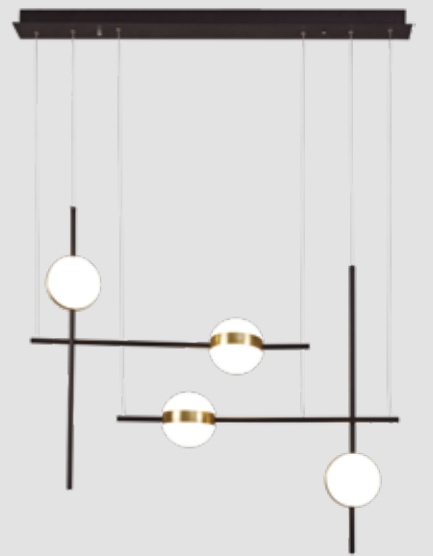

7146 Negro-Black
LED 24W 3000K 900lm

Aluminio/Silicona/Metal-Aluminium/Silicone/Metal 220-240V~ 50/60Hz CRI≥ 80

CUBA

7160 Oro/Negro-Gold/Black
LED 32W 3000K 2400lm

7161 Oro/Negro-Gold/Black
LED 32W 3000K 2400lm