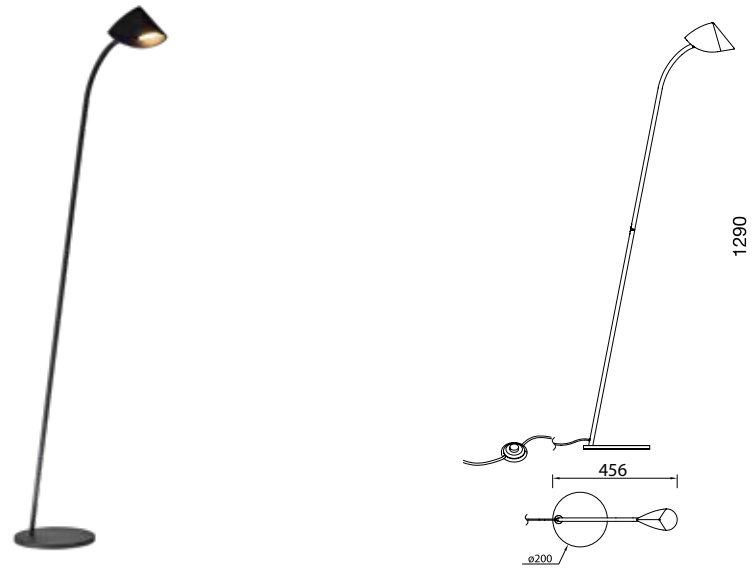

R00127

CAPUCCINA

by José Ignacio Ballester

CAPUCCINA

CAPUCCINA

CAPUCCINA

7585 Negro-Black
LED 8,5W 3000K 600lm

7584 Negro-Black
LED 8,5W 3000K 610lm