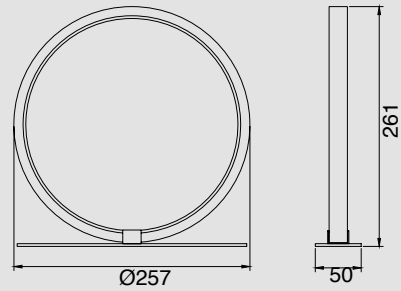

KITESURF

8599 Blanco-White
LED 8W 3000K 640lm

8595 Negro-Black
LED 8W 3000K 640lm