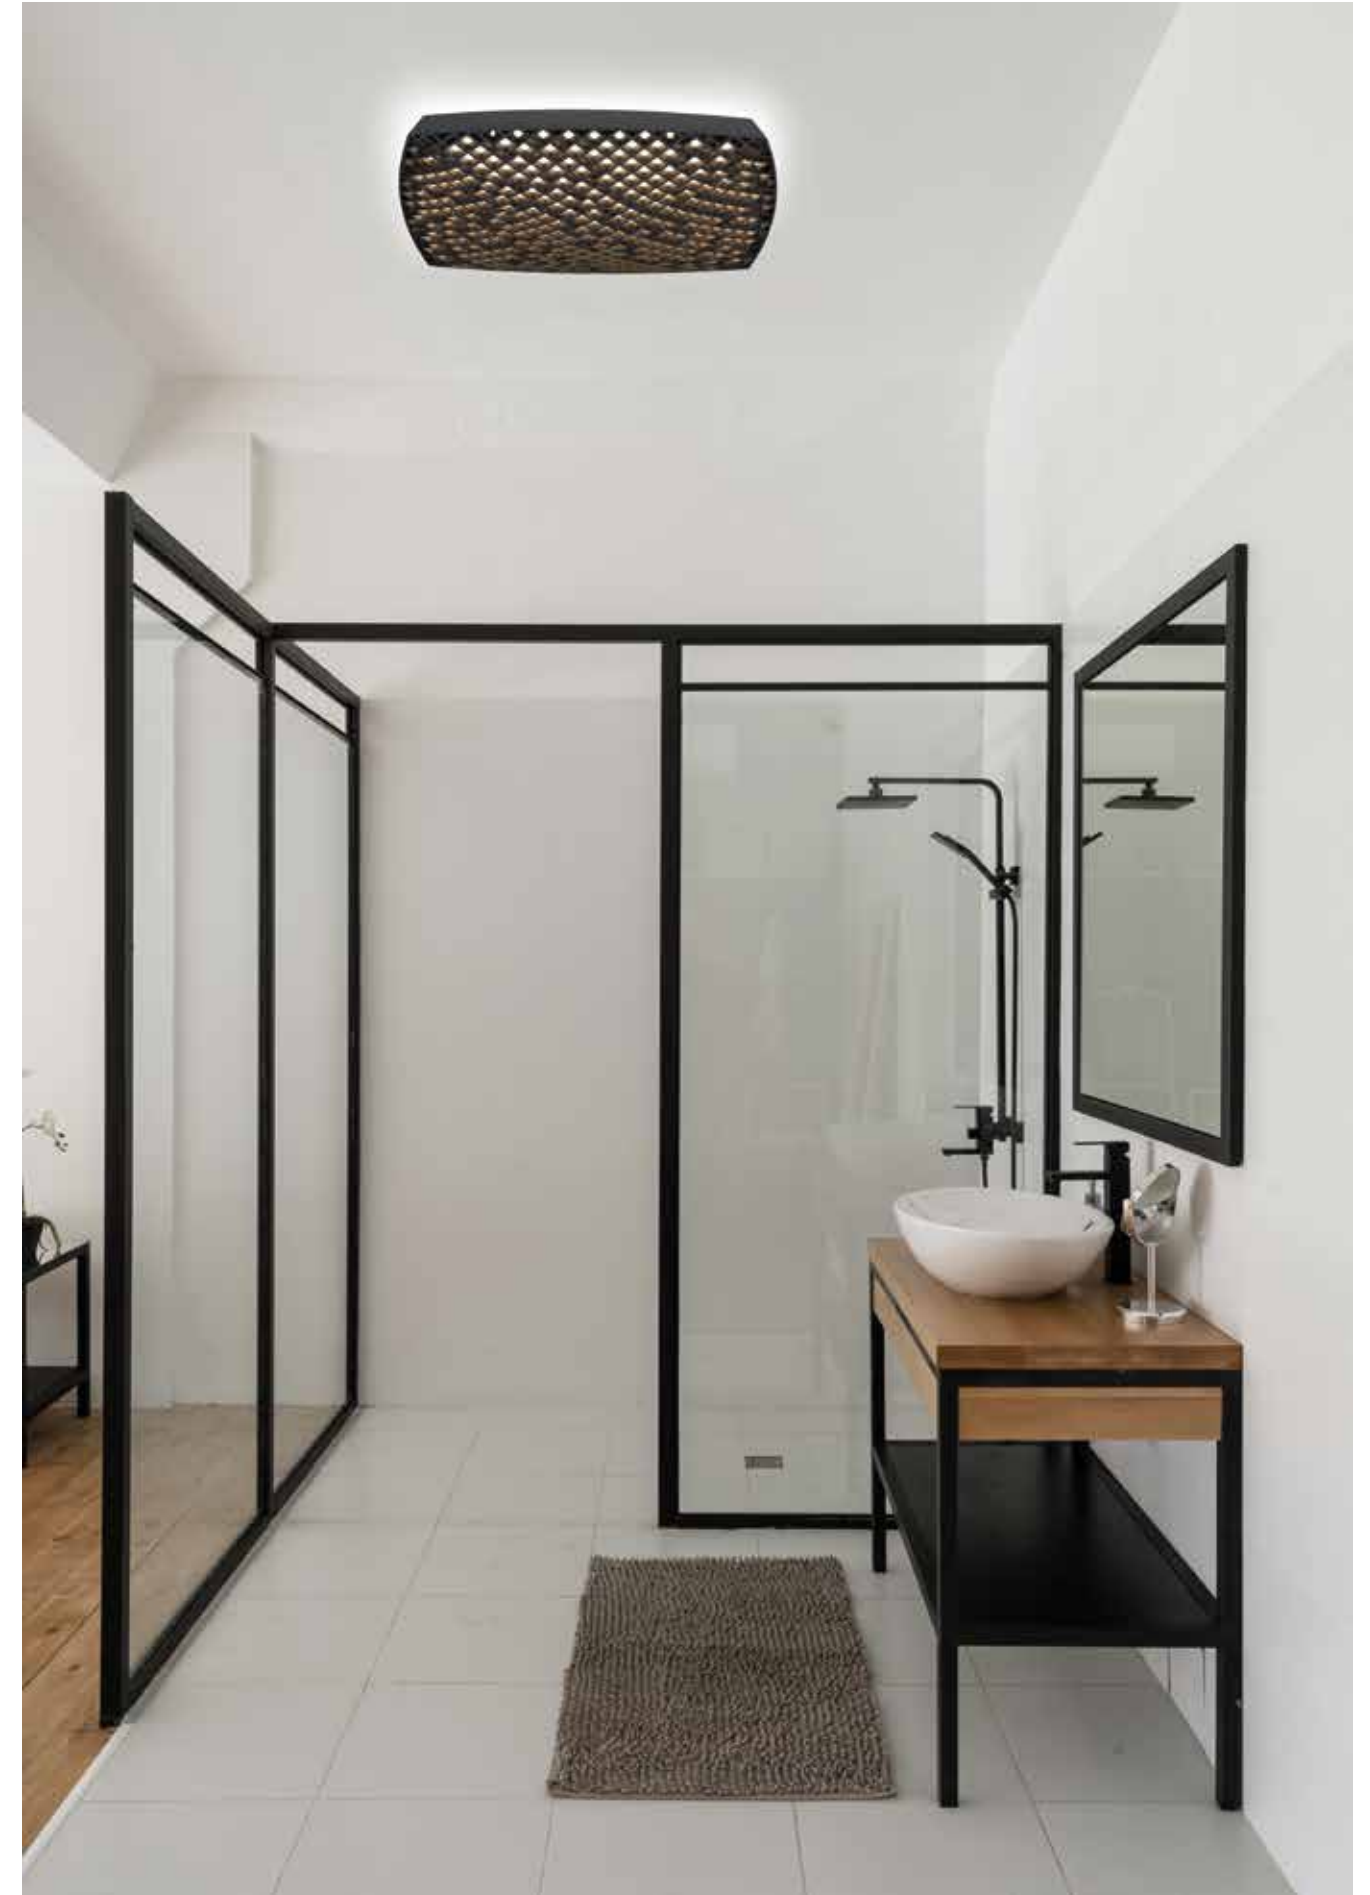

R00135

URBAN

by Santiago Sevillano Studio

URBAN

7886 Blanco-White
LED 56W 2700K-5000K 4000lm

7887 Negro-Black
LED 56W 2700K-5000K 4000lm

MODO DE USO

7888 Blanco-White
LED 80W 2700K-5000K 5200lm