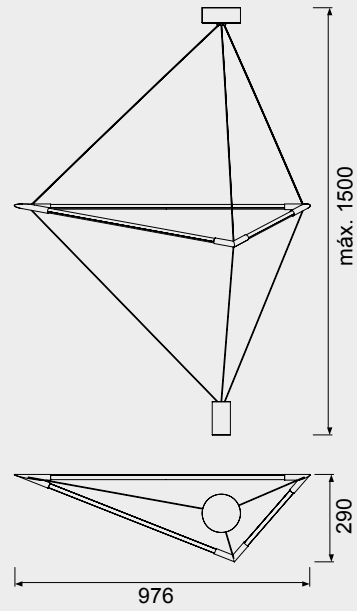

ELECTRA

by Mantra team

ELECTRA

ELECTRA

8531 Negro/Cromo-Chrome/Black
LED 33W 3000K 2500lm

8533 Negro/Cromo-Chrome/Black
LED 21W 3000K 1600lm

MODO DE USO

Aluminio/Acero-Aluminium/Steel 220-240V~ 50/60Hz CRI≥ 80