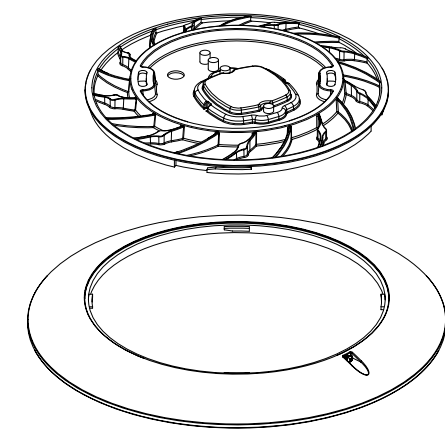

SLIM

7972 Blanco-White
LED 16W 3000K 1300lm

7971 Blanco-White
LED 16W 4000K 1400lm

7970 Blanco-White
LED 16W 5000K 1440lm

7975 Blanco-White
LED 24W 3000K 2050lm

7974 Blanco-White
LED 24W 4000K 2150lm

7973 Blanco-White
LED 24W 5000K 2200lm

7978 Blanco-White
LED 50W 3000K 4150lm

7977 Blanco-White
LED 50W 4000K 4250lm

7976 Blanco-White
LED 50W 5000K 4300lm

MODO DE USO