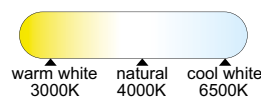

Dimmable

PC/Acrílico-PC/Acrylic 220-240V~ 50/60Hz CRI≥ 80 -R00138 Incluido