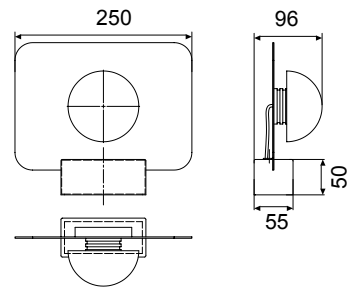

MODO DE USO

Acero-Steel 220-240V~ 50/60Hz CRI≥ 80