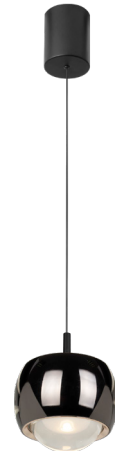

8407 Cromo negro-Black chrome

8408 Café-Coffee

8406 Negro-Black

ROLLER

ROLLER

ROLLER

8409 Naranja-Orange
LED 12W 3000K 450lm

8411 Café-Coffee
LED 12W 3000K 450lm

8412 Cromo negro-Black chrome
LED 12W 3000K 450lm

8405 Blanco-White
LED 12W 3000K 1000lm

8406 Negro-Black
LED 12W 3000K 1000lm

8407 Cromo negro-Black chrome
LED 12W 3000K 1000lm

8408 Café-Coffee
LED 12W 3000K 1000lm