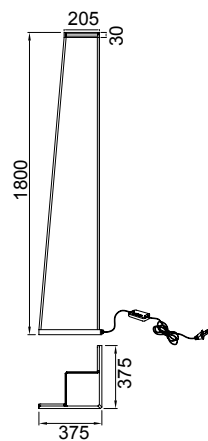

- **7286** Oro-Gold
  LED 20W 3000K 1500lm
- **7288** Arena-Sabbia
  LED 20W 3000K 1500lm
- **7282** Blanco-White
  LED 20W 3000K 1500lm
- **7283** Negro-Black
  LED 20W 3000K 1500lm