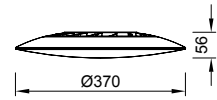

SLIM

by Mantra Team

SLIM

7972 Blanco-White
LED 16W 3000K 1300lm

7971 Blanco-White
LED 16W 4000K 1400lm

7970 Blanco-White
LED 16W 5000K 1440lm

7975 Blanco-White
LED 24W 3000K 2050lm

7974 Blanco-White
LED 24W 4000K 2150lm