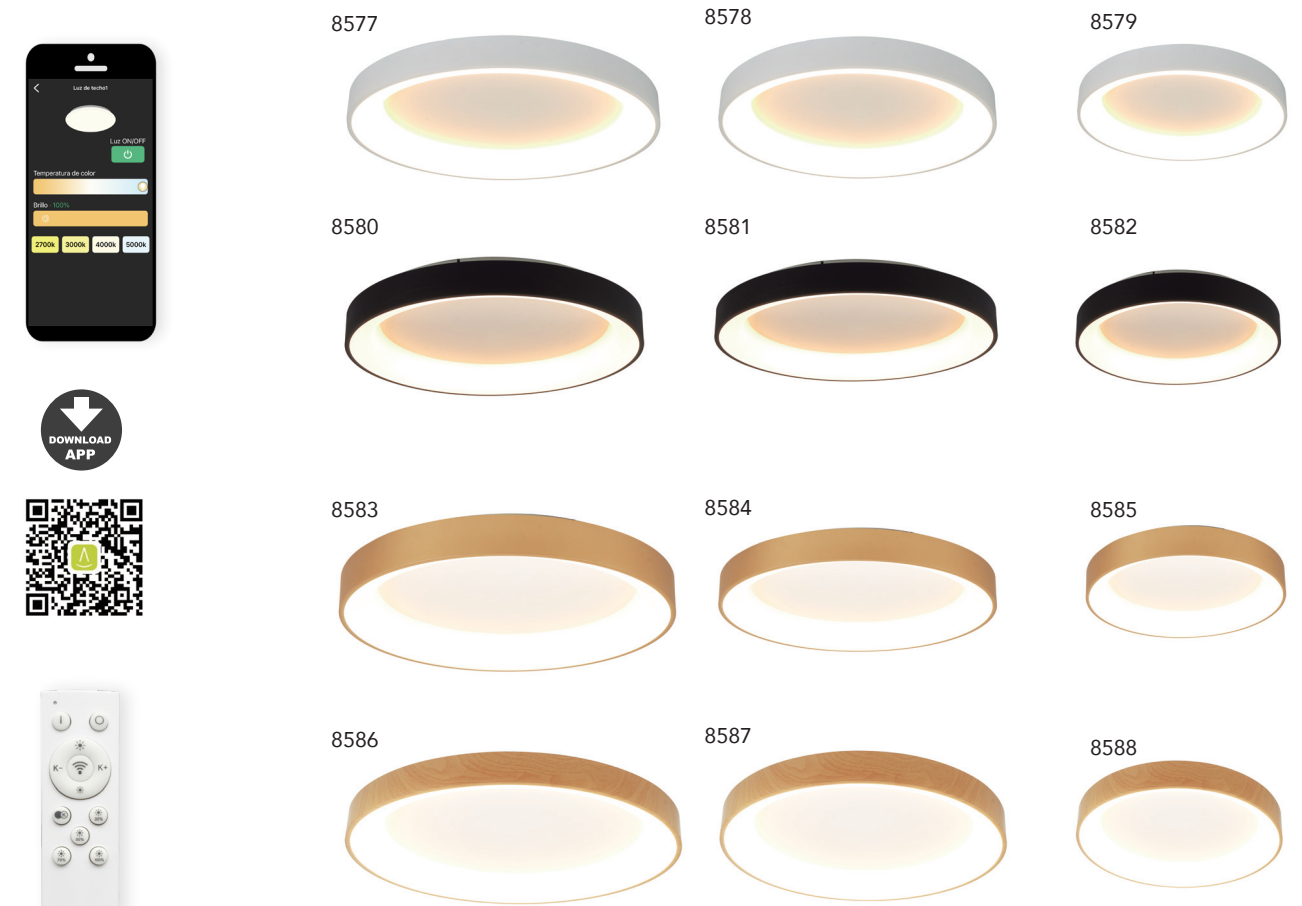

warm white 2700K natural 4000K cool white 5000K
Dimmable
Remote Control RF
ON / OFF 30,000
LED life / LED life 30,000 h
LED INCLUDED
5 años de garantía LED
IP20