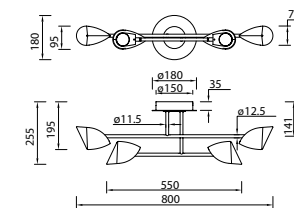

7587 Negro-Black
LED 8,5W 3000K 610lm

7578 Negro-Black
LED 61,5W 3000K 4000lm

7579 Negro-Black
LED 45W 3000K 3100lm

7580 Negro-Black
LED 44,5W 3000K 3100lm

7581 Negro-Black
LED 45W 3000K 3200lm

7582 Negro-Black
LED 30W 3000K 2100lm