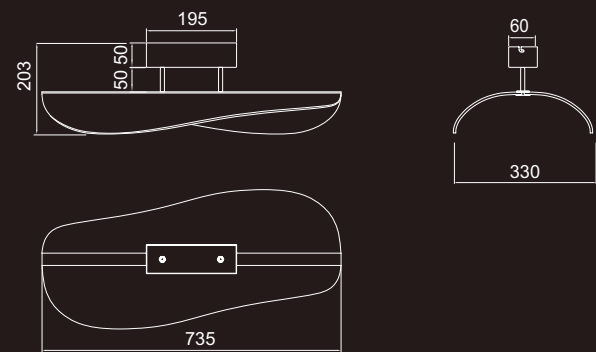

BIANCA

7835 Blanco-White
LED 40W 3000K 2450lm