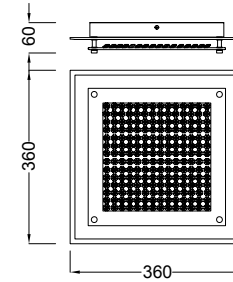

4581 Cromo-Chrome
LED 18W 4000K 1800lm