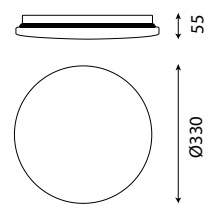

5948 Blanco-White
LED 40W 2700K-5000K 2400lm

R00129