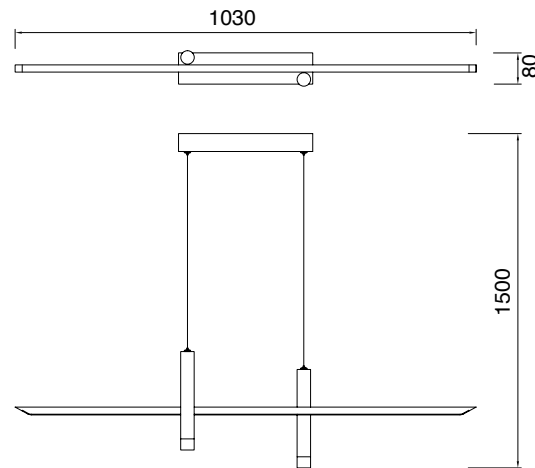

ESPARTA

7980 Blanco+Oro-White+Gold
LED 30W 3000K 1400lm

7981 Negro+Oro-Black+Gold
LED 30W 3000K 1400lm

7982 Blanco+Oro-White+Gold
LED 50W 3000K 2100lm

7983 Negro+Oro-Black+Gold
LED 50W 3000K 2100lm

Aluminio+Metal/Aluminum+Metal 220-240V~ 50/60Hz CRI≥ 80

Aluminio+Metal/Aluminum+Metal 220-240V~ 50/60Hz CRI≥ 80