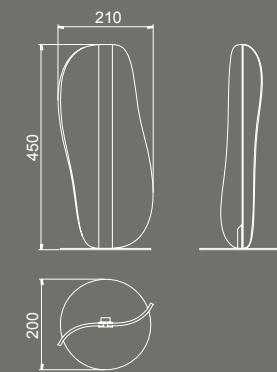

3000K ON/OFF ON / OFF 30.000 LED life / LED vida 30.000 h LED INCLUDED 5 años WARRANTY GARANTIA LED IP20