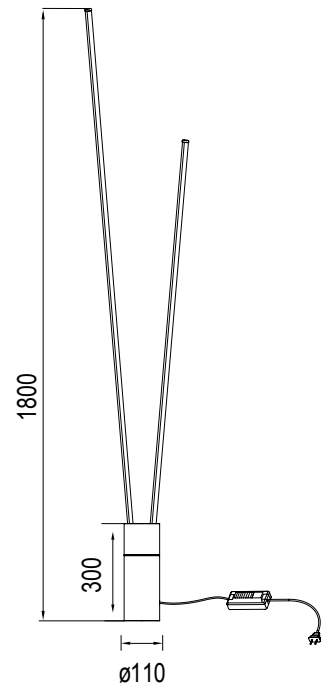

Acero/Steel 220-240V~ 50/60Hz CRI≥ 80

7347 Blanco-White
LED 60W 3000K 3600lm

Acero/Steel 220-240V~ 50/60Hz CRI≥ 80

VERTICAL

Pie de Salón-Floor lamp

7345 Blanco-White
LED 44W 3000K 2600lm

7346 Negro-Black
LED 44W 3000K 2600lm