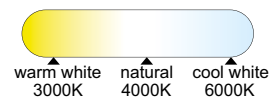

QUAD

6455 Blanco-White
LED 50W 3000K-6000K 3200lm

OFF

ON

Warm white
3000K

Natural
4000K

cool white
6000K

R00127