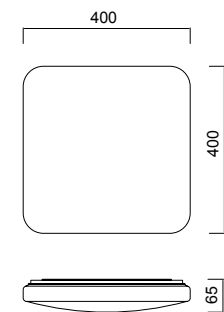

QUATRO II

Plafón-Ceiling lamp

6242 Blanco-White
LED 60W 3000K 3800lm

6241 Blanco-White
LED 45W 3000K 2800lm

6240 Blanco-White
LED 30W 3000K 1800lm

6245 Blanco-White
LED 60W 5000K 4000lm

6244 Blanco-White
LED 45W 5000K 3000lm

6243 Blanco-White
LED 30W 5000K 2000lm