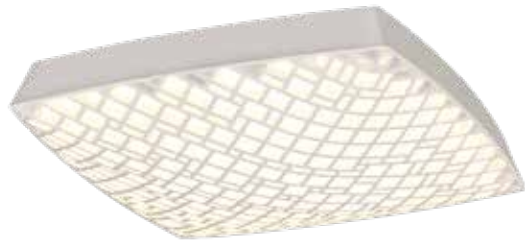

R00135

URBAN

by Santiago Sevillano Studio

URBAN

7886 Blanco-White
LED 56W 2700K-5000K 4000lm

7887 Negro-Black
LED 56W 2700K-5000K 4000lm

MODO DE USO

7888 Blanco-White
LED 80W 2700K-5000K 5200lm