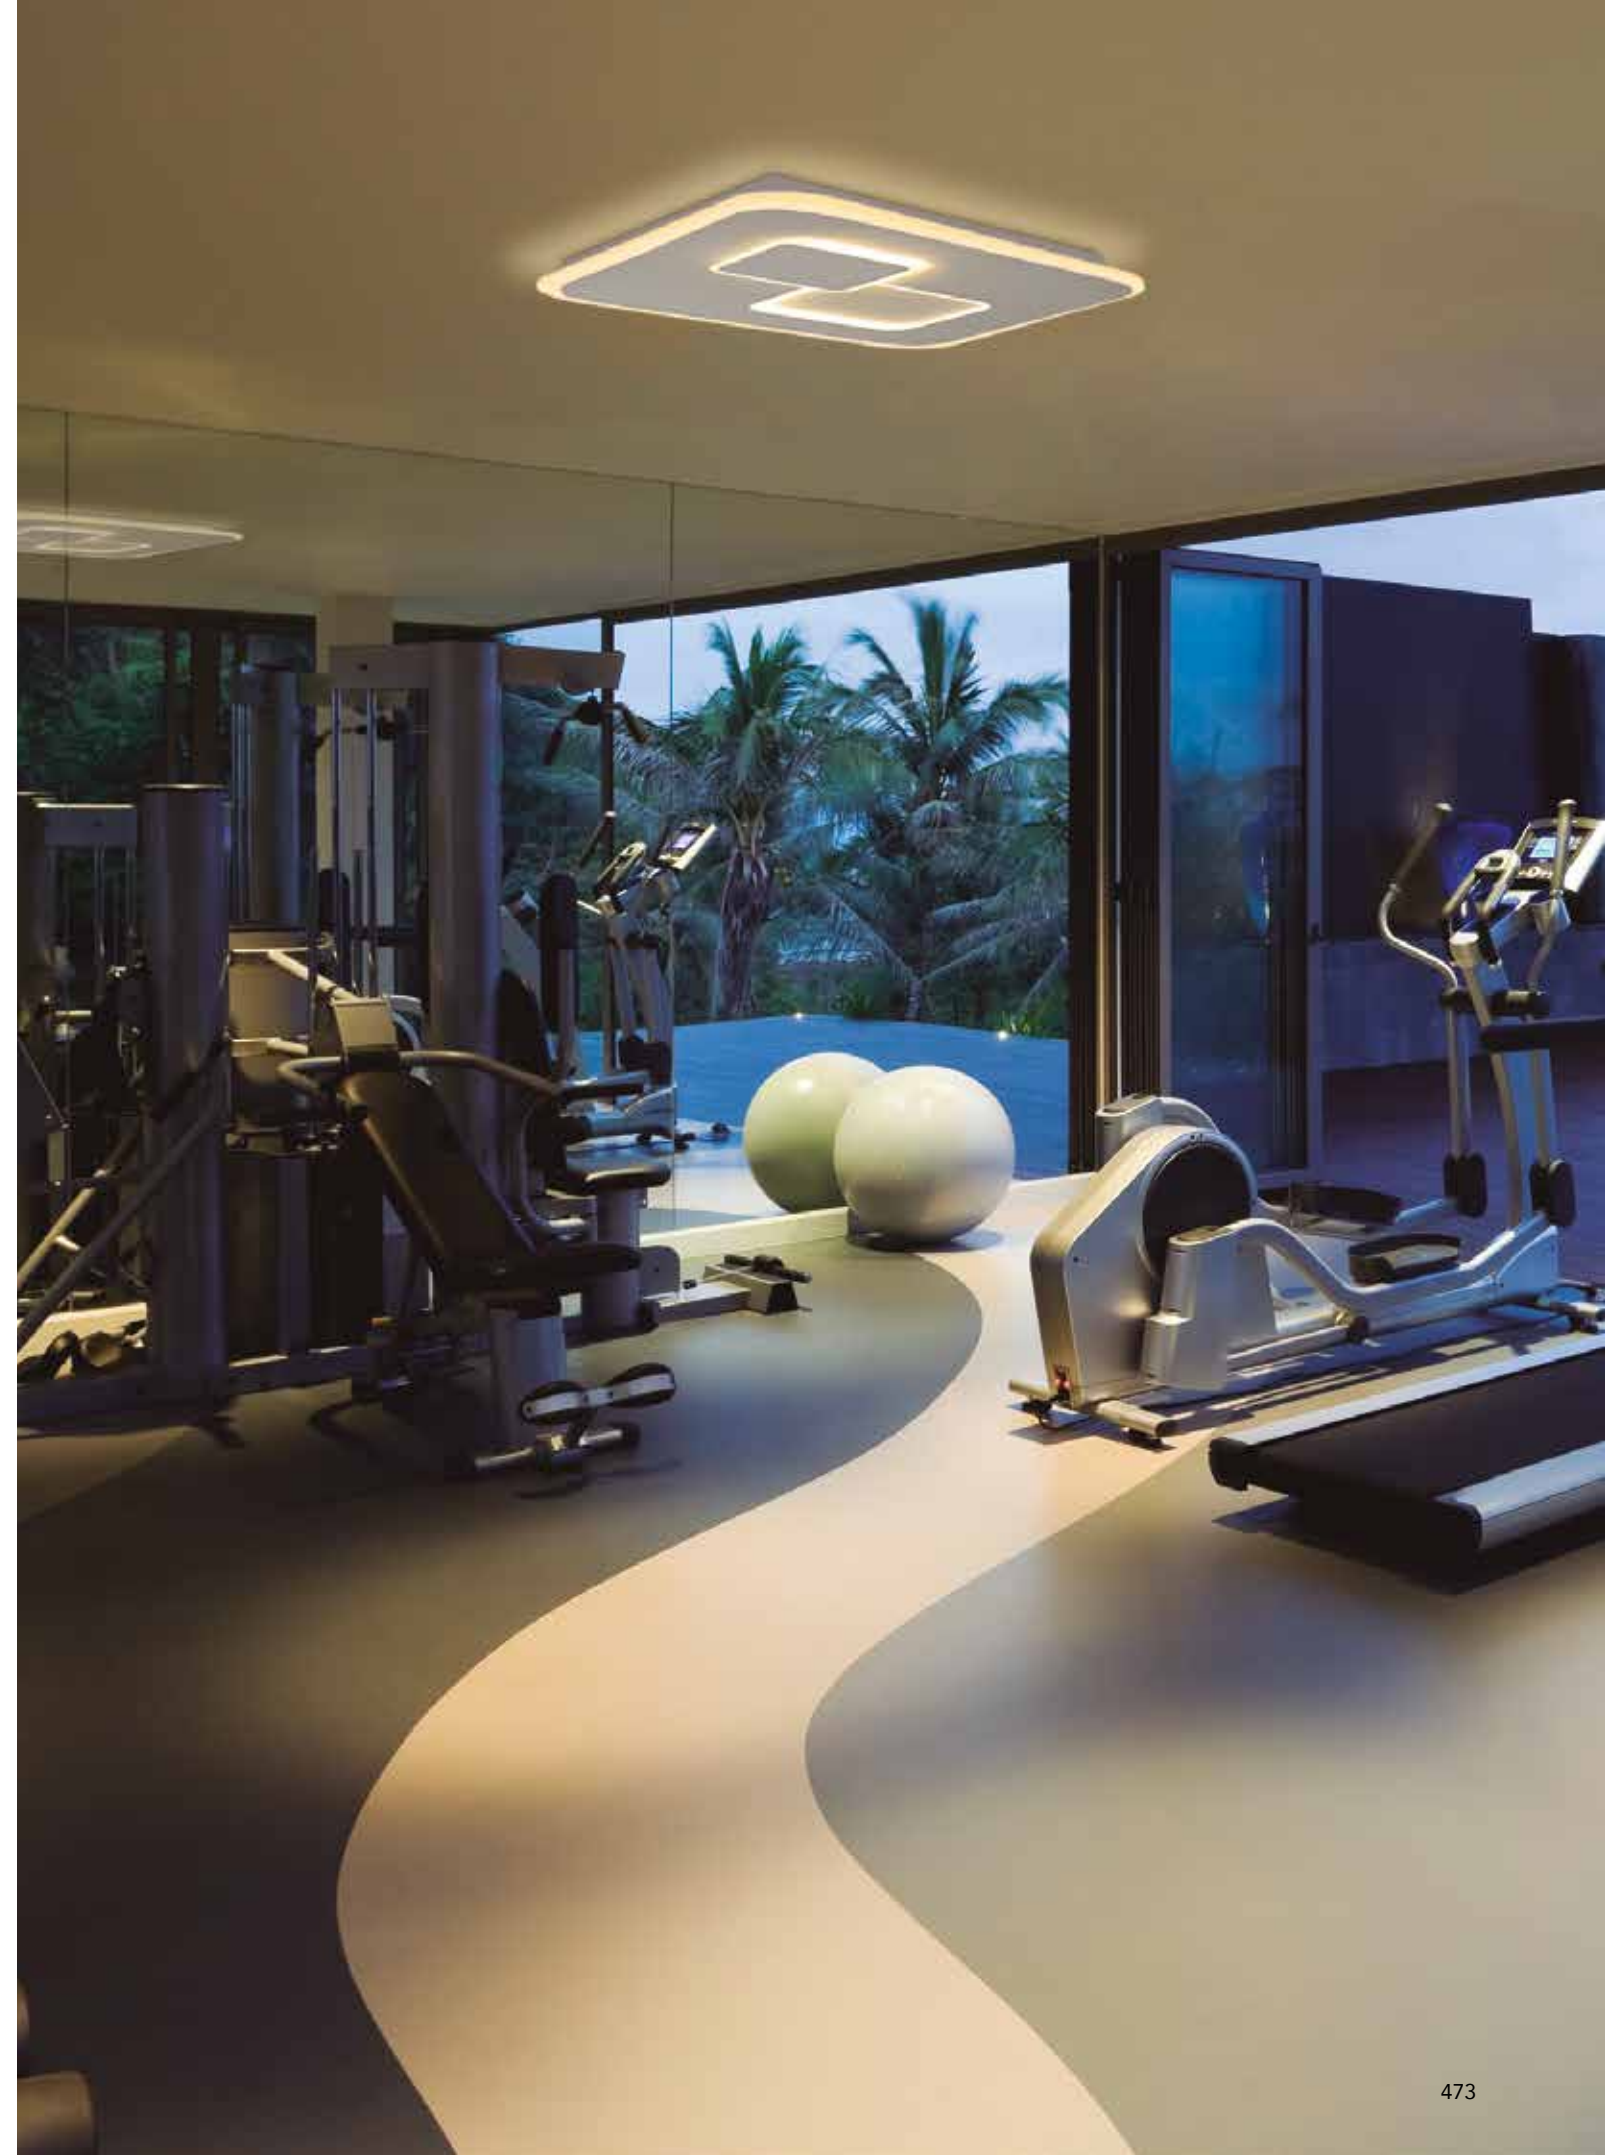

QUAD

6455 Blanco-White
LED 50W 3000K-6000K 3200lm

OFF

ON

Warm white
3000K

Natural
4000K

cool white
6000K

R00127

Metal/Acrílico-Metal/Acrylic 220-240V 50/60Hzz CRI ≥80 - R00127 Incluido