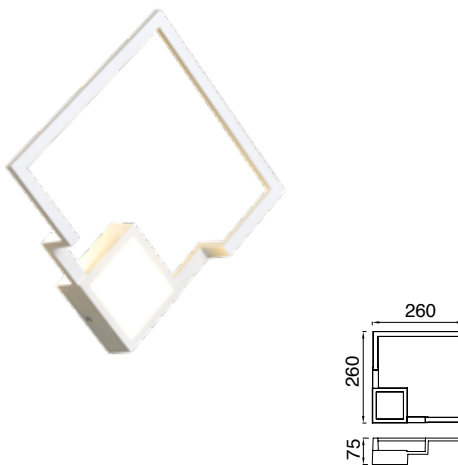

7670 Blanco-White
LED 17,5W 3000K 1150lm

7671 Blanco-White
LED 17,5W 3000K 1150lm
Dimmable Phase Cut