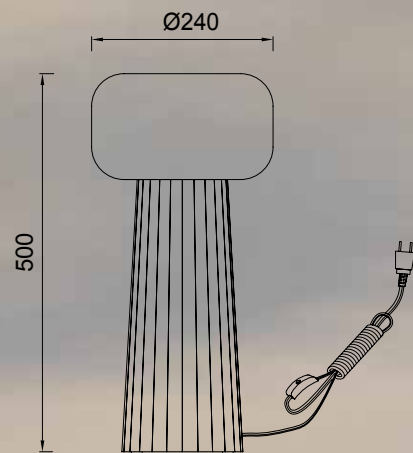

7249 Negro-Black
1L x E27 (no incl)

Tulipa-Glass shade
Cristal-Cromo

PU/Cristal-PU/Glass 100-240V~ 50/60Hz E27 máx.20W LED Registered N° 007663331-0002

7248 Blanco-White
1L x E27 (no incl)

Tulipa-Glass shade
Cristal-Opal