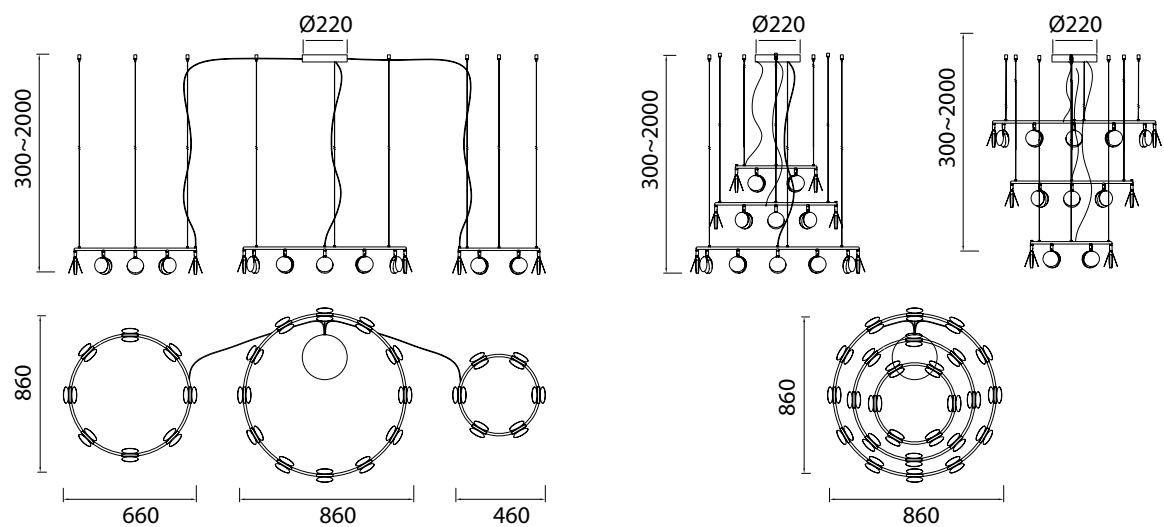

7235 Oro-Gold
LED 30W 3000K 2250lm

Metal-Metal 220-240V~ 50/60Hz CRI≥ 80 Registered N° 007663331-0006

SHELL

by Kuzurman Polina

SHELL

7355 Oro-Gold
LED 120W 3000K 6360lm

Metal-Metal 220-240V~ 50/60Hz CRI≥ 80