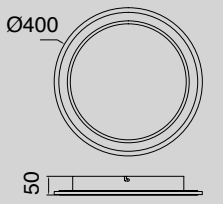

8508 Blanco-White
LED 12W 4000K 1000lm

R00127