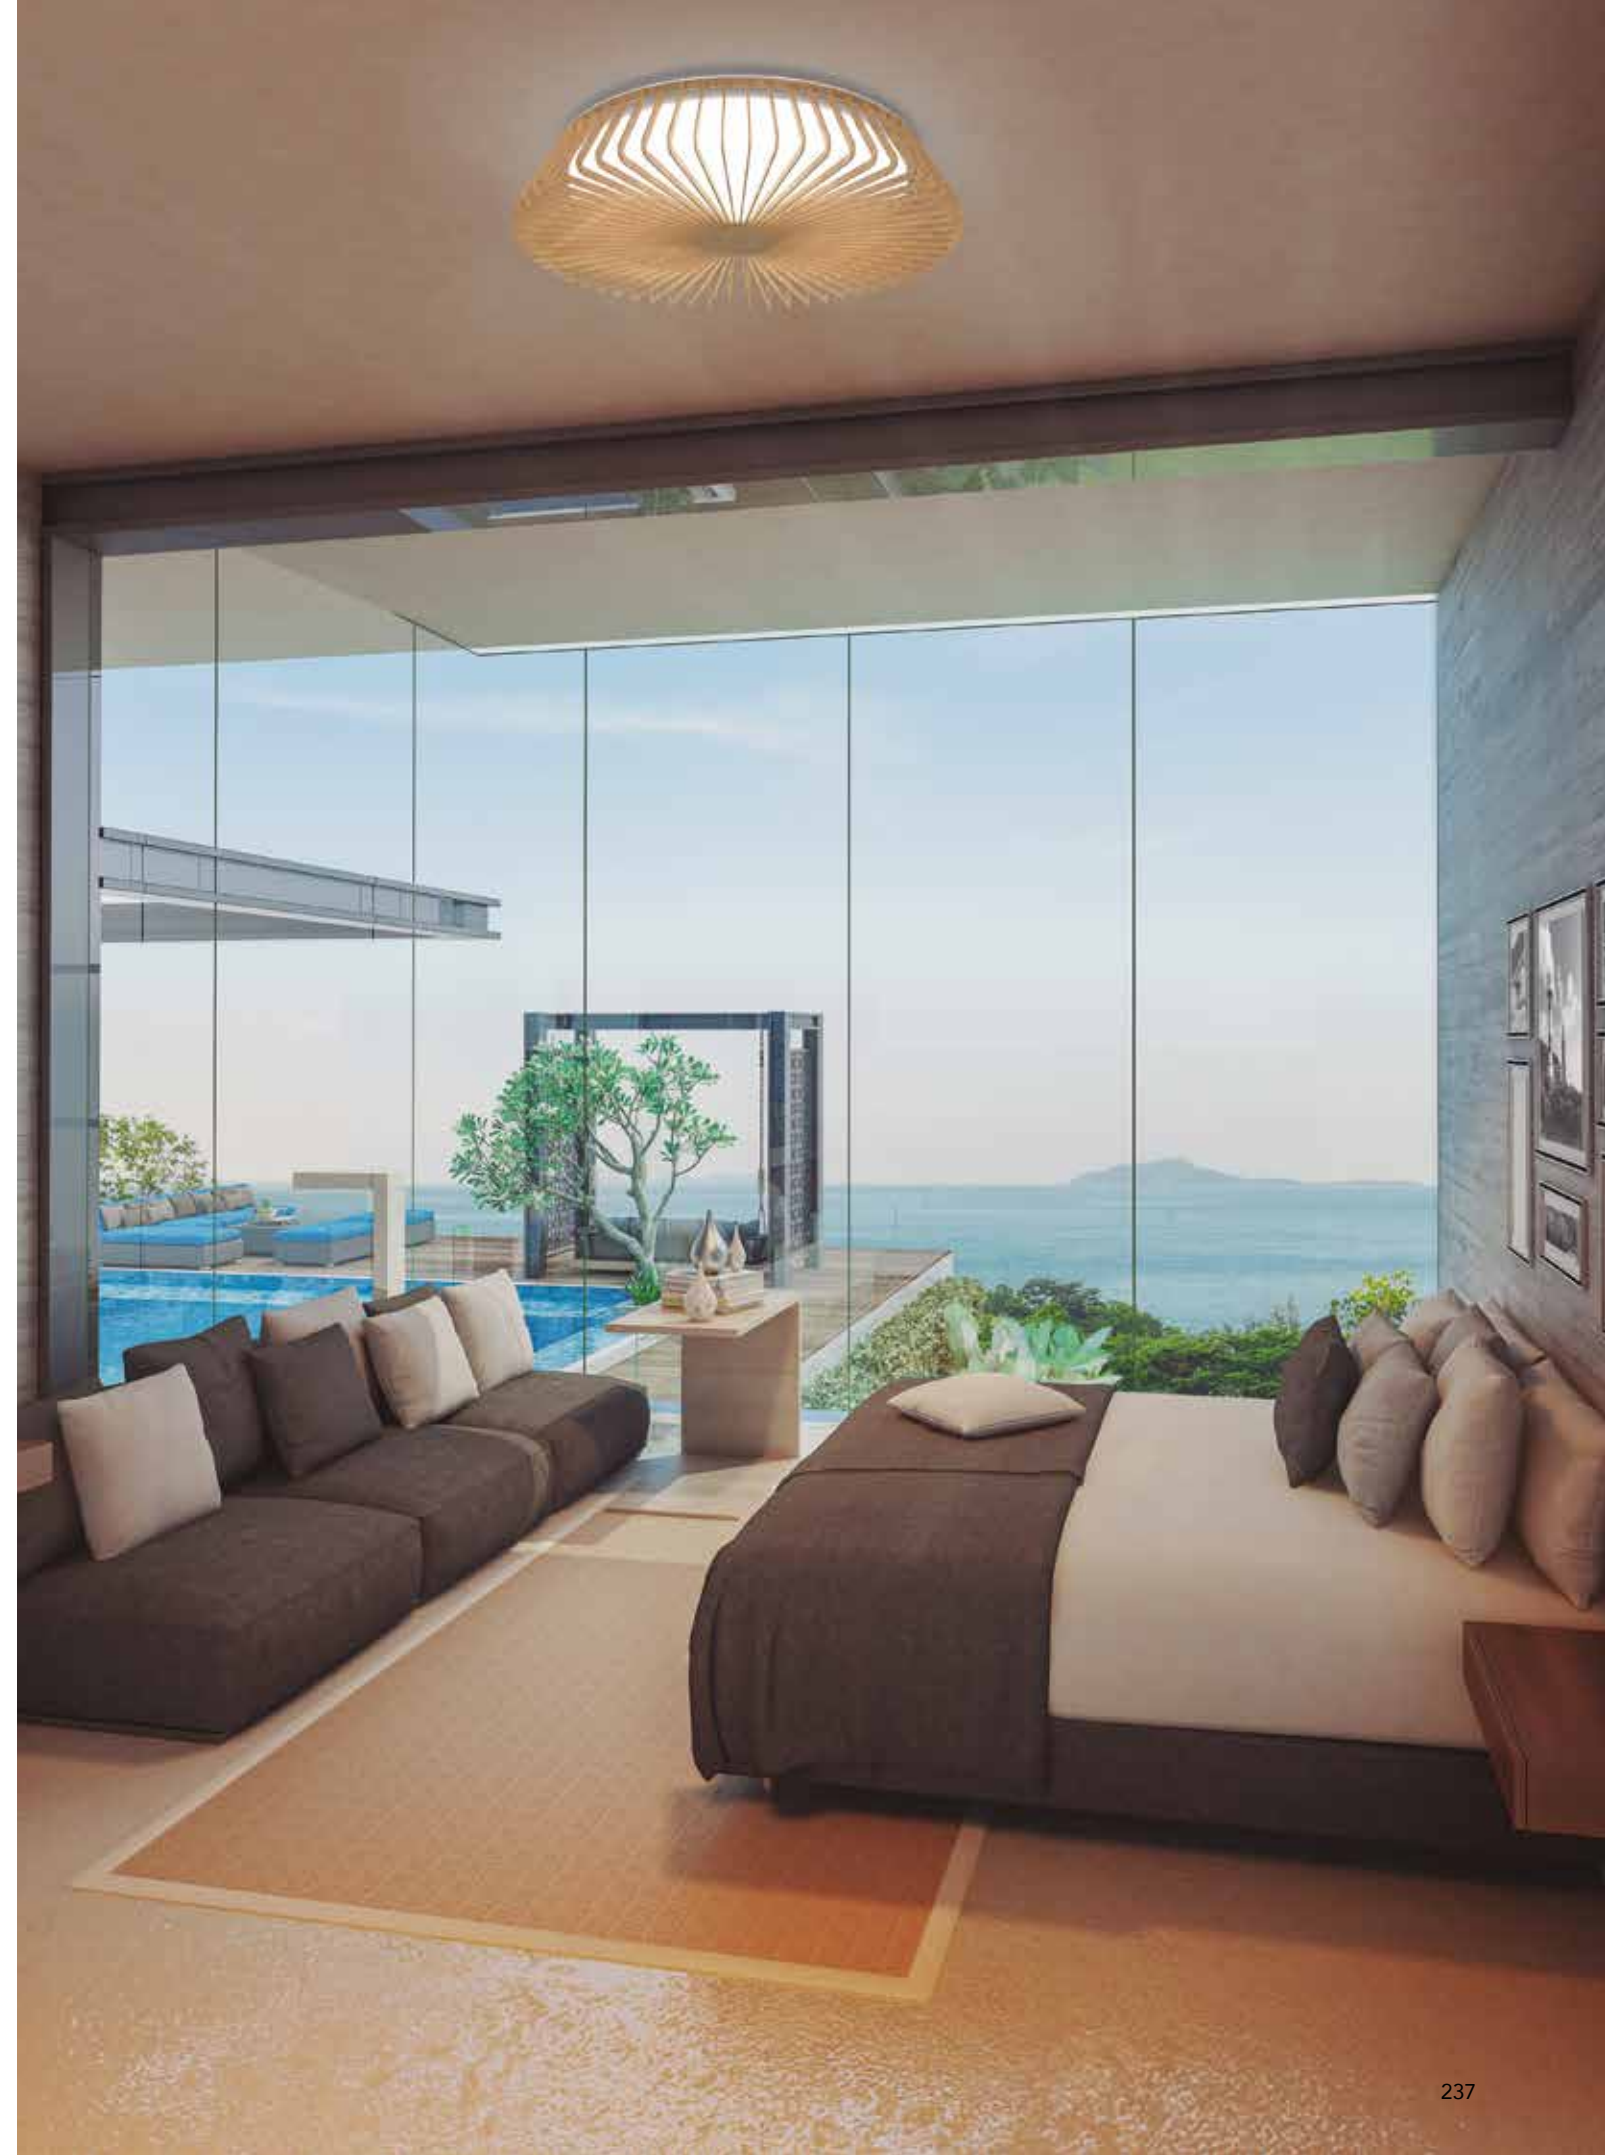

HIMALAYA

Plafón-Ceiling lamp

7963 Blanco-White
LED 80W 2700K-5000K 3500lm

7964 Madera-Wood
LED 80W 2700K-5000K 3500lm

7965 Negro-Black
LED 80W 2700K-5000K 3500lm

R00129