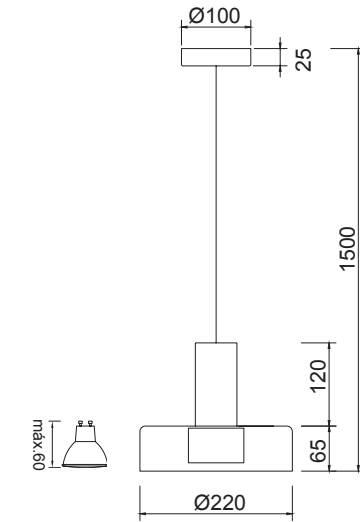

Bombillas recomendadas-Suggested bulbs

GU10	K	LED	REF	DIMMABLE
	3000K	9W	R09218	
	3000K	9W	R09219	
	4000K	9W	R09220