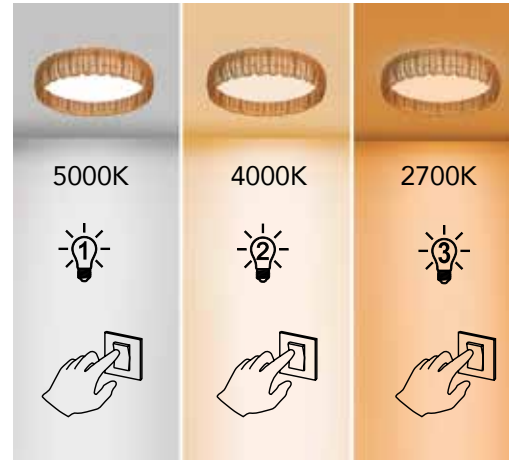

by José Ignacio Ballester

KILIMANJARO

Plafón-Ceiling lamp

8193 Ratan-Rattan
LED 50W 2700K-4000K-5000K 3800lm

8194 Ratan-Rattan
LED 36W 2700K-4000K-5000K 2450lm

8195 Ratan-Rattan
LED 24W 2700K-4000K-5000K 1700lm