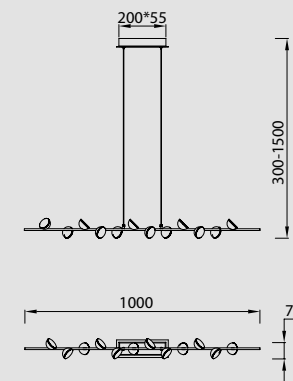

6261 Blanco mate-Matte white
LED 72W 3000K 4450lm

8652 Blanco mate-Matte white
LED 72W 3000K 4450lm
Dimmable

Aluminio-Aluminium 220-240V~ 50/60Hz CRI ≥80