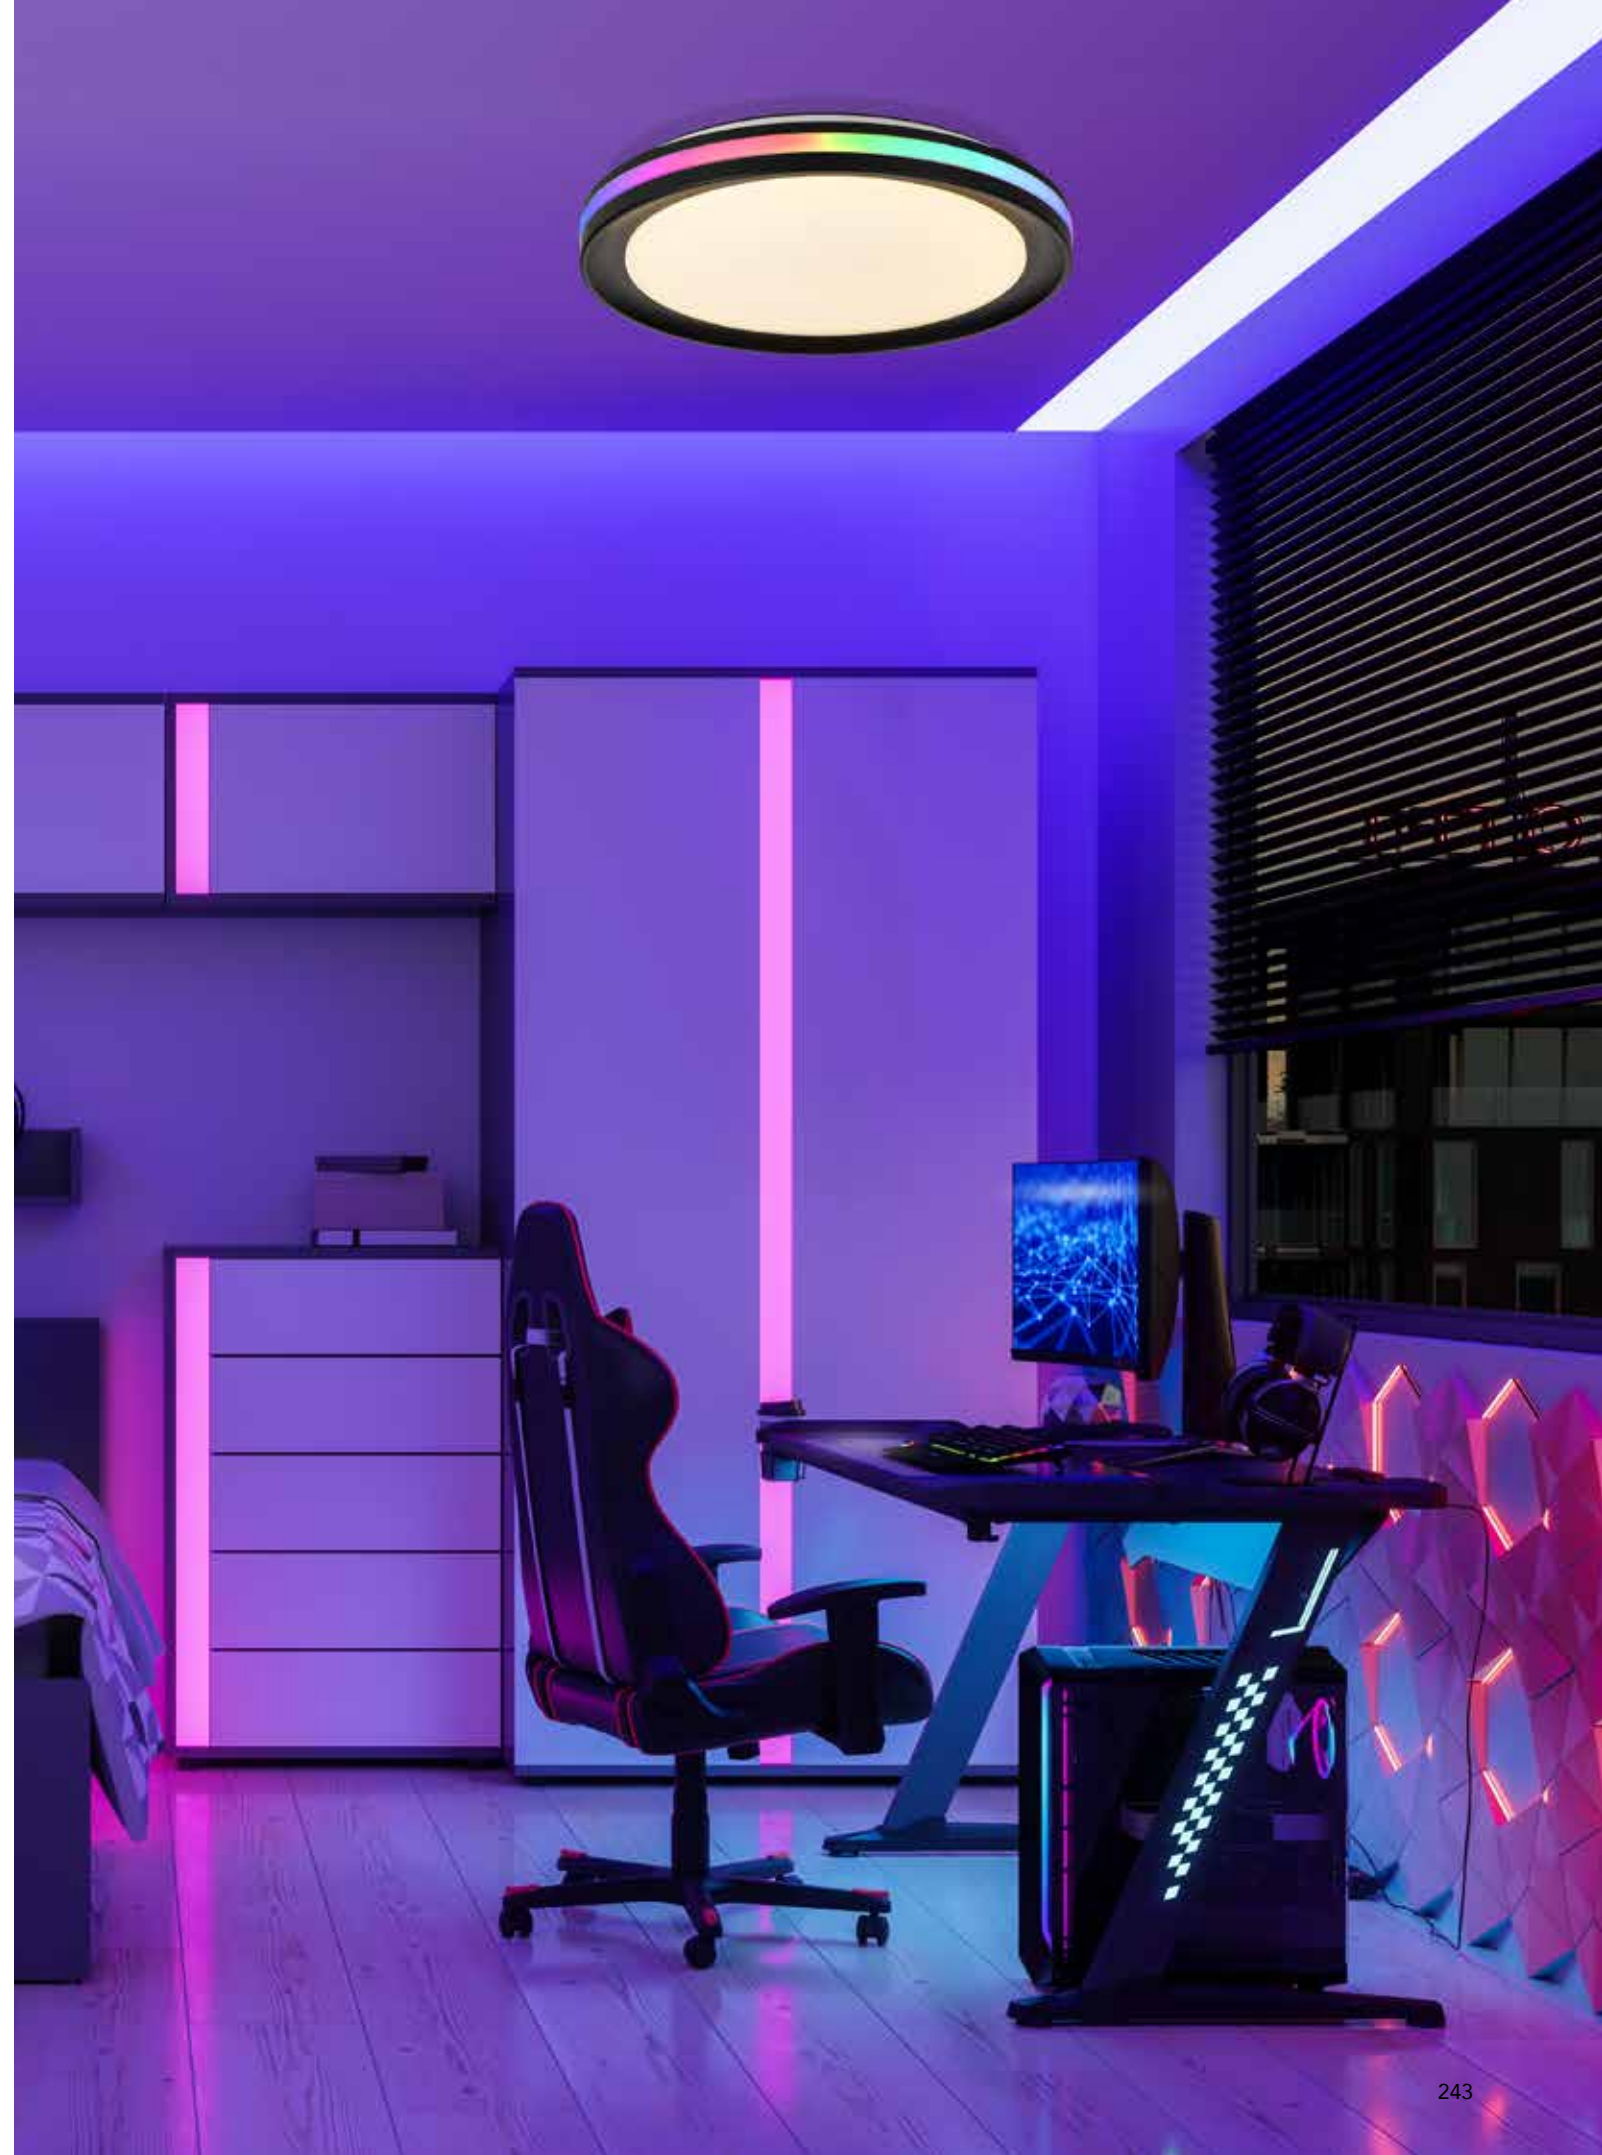

GAMER

8484 Blanco-White
LED RGB 30W 3000K-6500K 2000lm

8485 Negro-Black
LED RGB 30W 3000K-6500K 2000lm

MODO DE USO

Dimmable

PC/Acrílico-PC/Acrylic 220-240V~ 50/60Hz CRI≥ 80 -R00138 Incluido