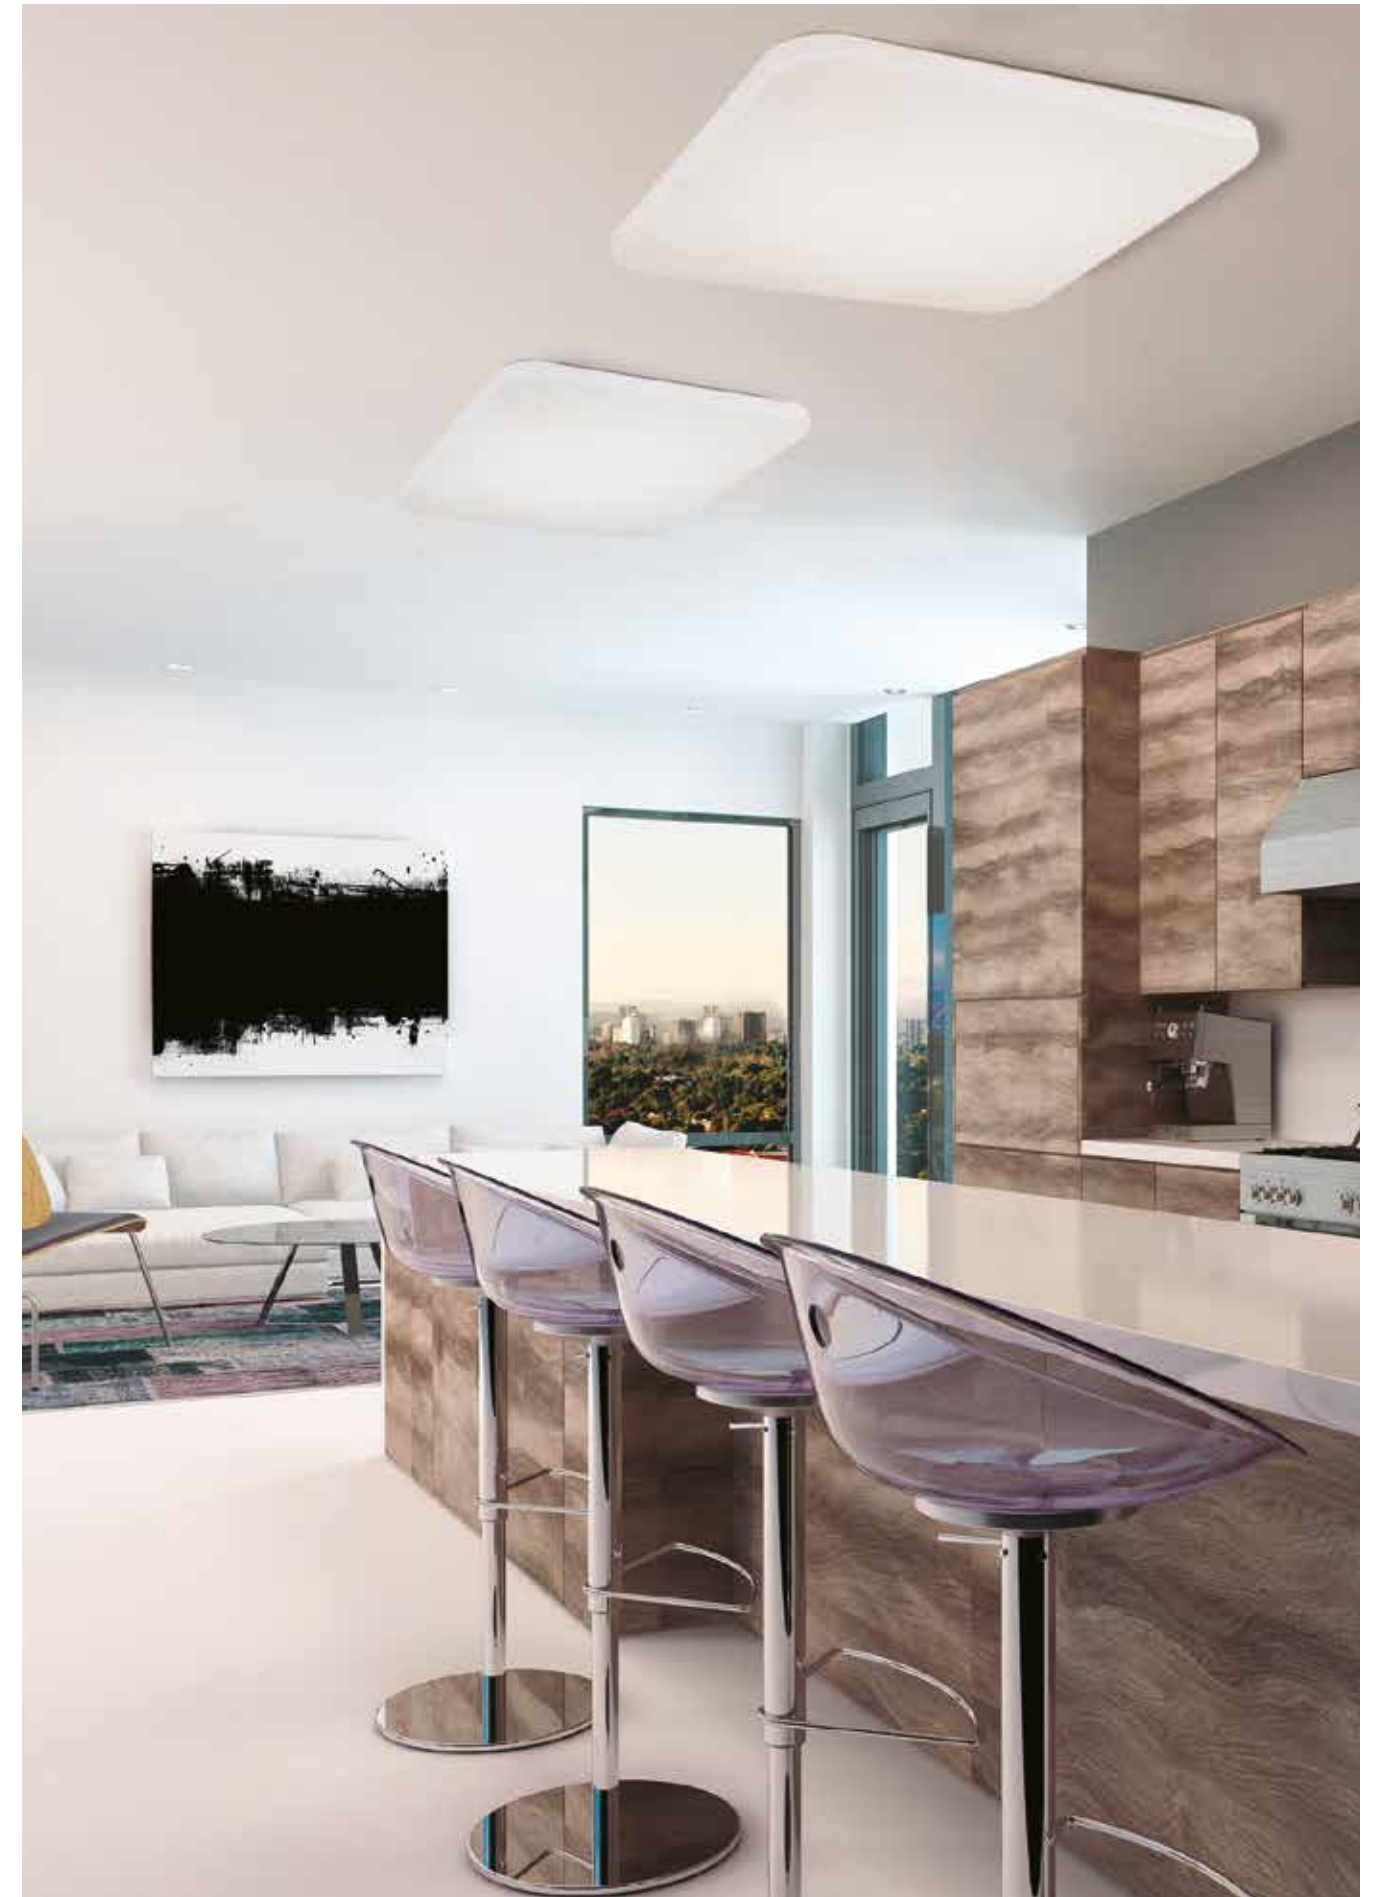

QUATRO II

Plafón-Ceiling lamp

6242 Blanco-White
LED 60W 3000K 3800lm

6241 Blanco-White
LED 45W 3000K 2800lm

6240 Blanco-White
LED 30W 3000K 1800lm

6245 Blanco-White
LED 60W 5000K 4000lm

6244 Blanco-White
LED 45W 5000K 3000lm

6243 Blanco-White
LED 30W 5000K 2000lm