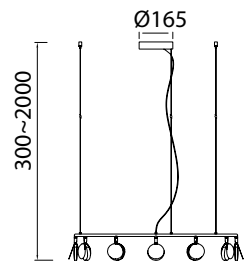

7356 Oro-Gold
LED 70W 3000K 3710lm

Metal-Metal 220-240V~ 50/60Hz CRI≥ 80