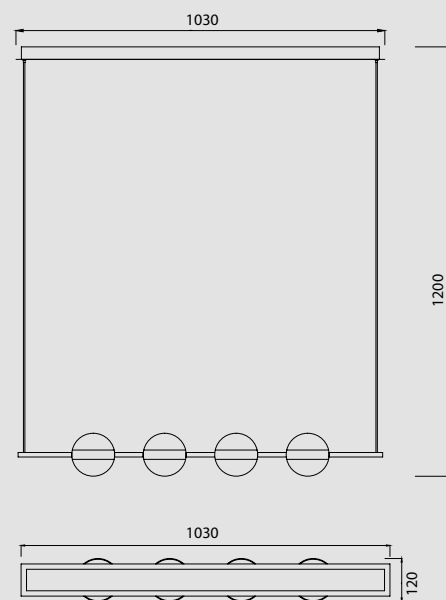

7146 Negro-Black
LED 24W 3000K 900lm

Aluminio/Silicona/Metal-Aluminium/Silicone/Metal 220-240V~ 50/60Hz CRI≥ 80

CUBA

7160 Oro/Negro-Gold/Black
LED 32W 3000K 2400lm

7161 Oro/Negro-Gold/Black
LED 32W 3000K 2400lm