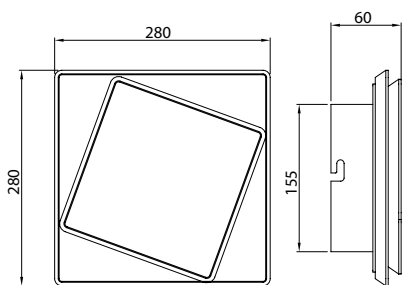

DAKLA

6428 Negro-Black
LED 18W 3000K 1090lm