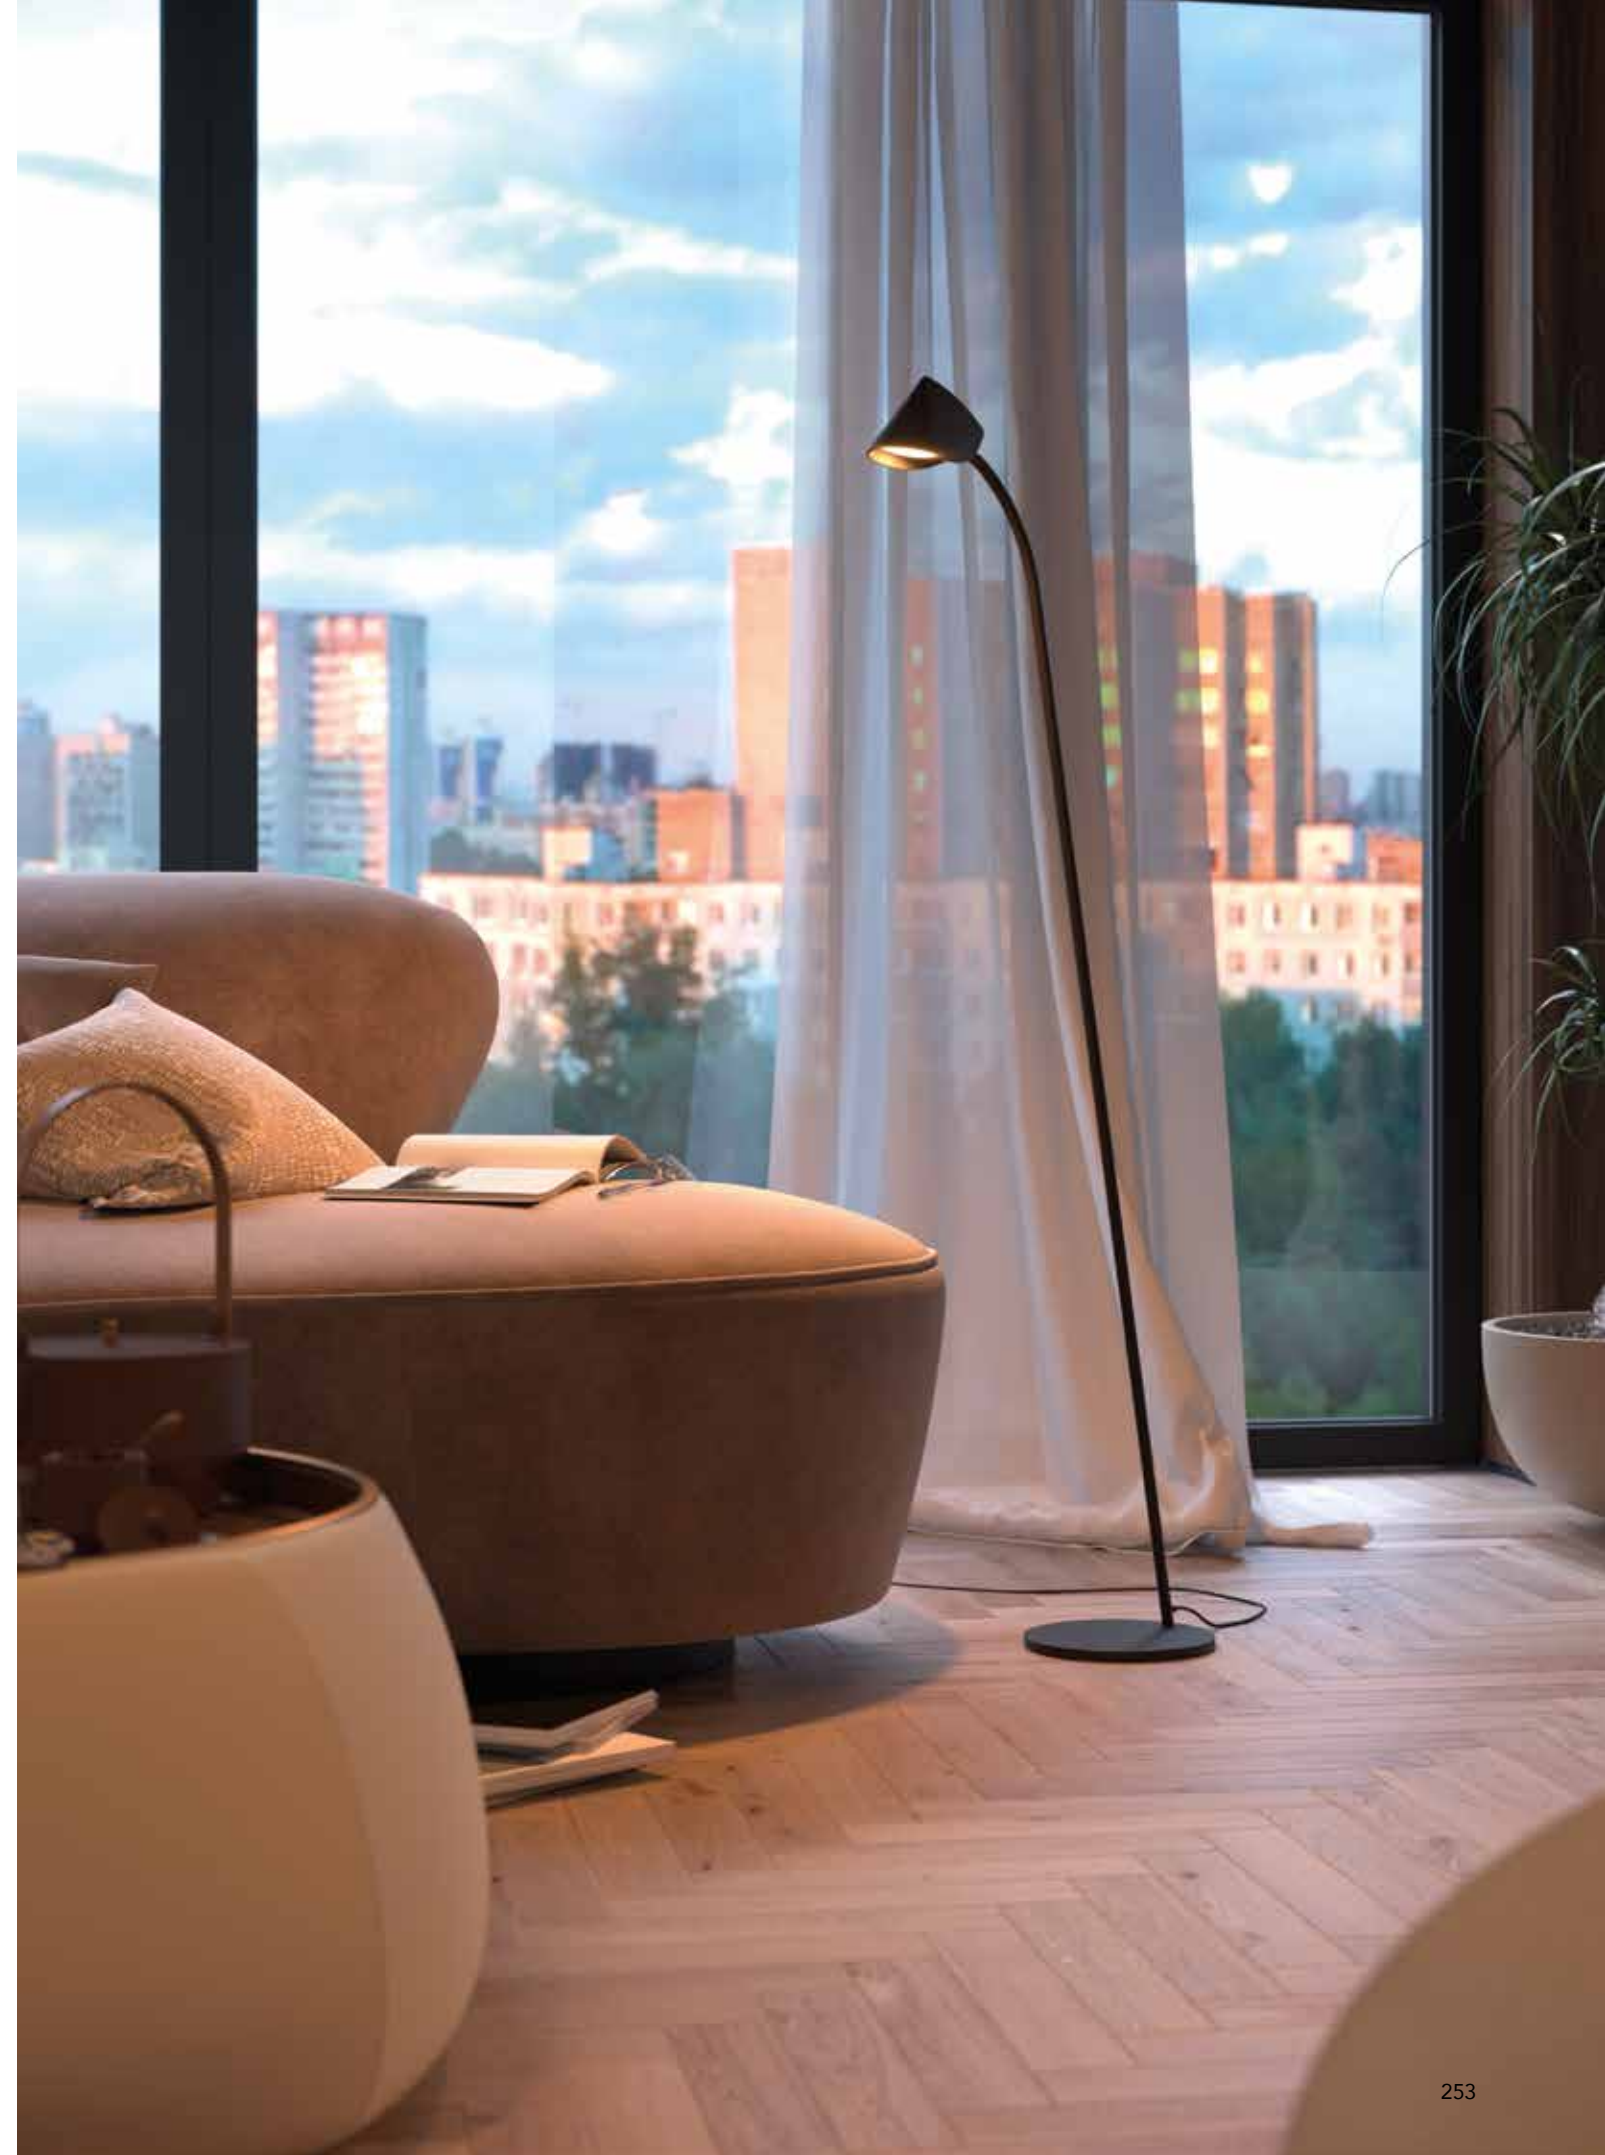

R00127

CAPUCCINA

by José Ignacio Ballester

CAPUCCINA

CAPUCCINA

CAPUCCINA

7585 Negro-Black
LED 8,5W 3000K 600lm

7584 Negro-Black
LED 8,5W 3000K 610lm