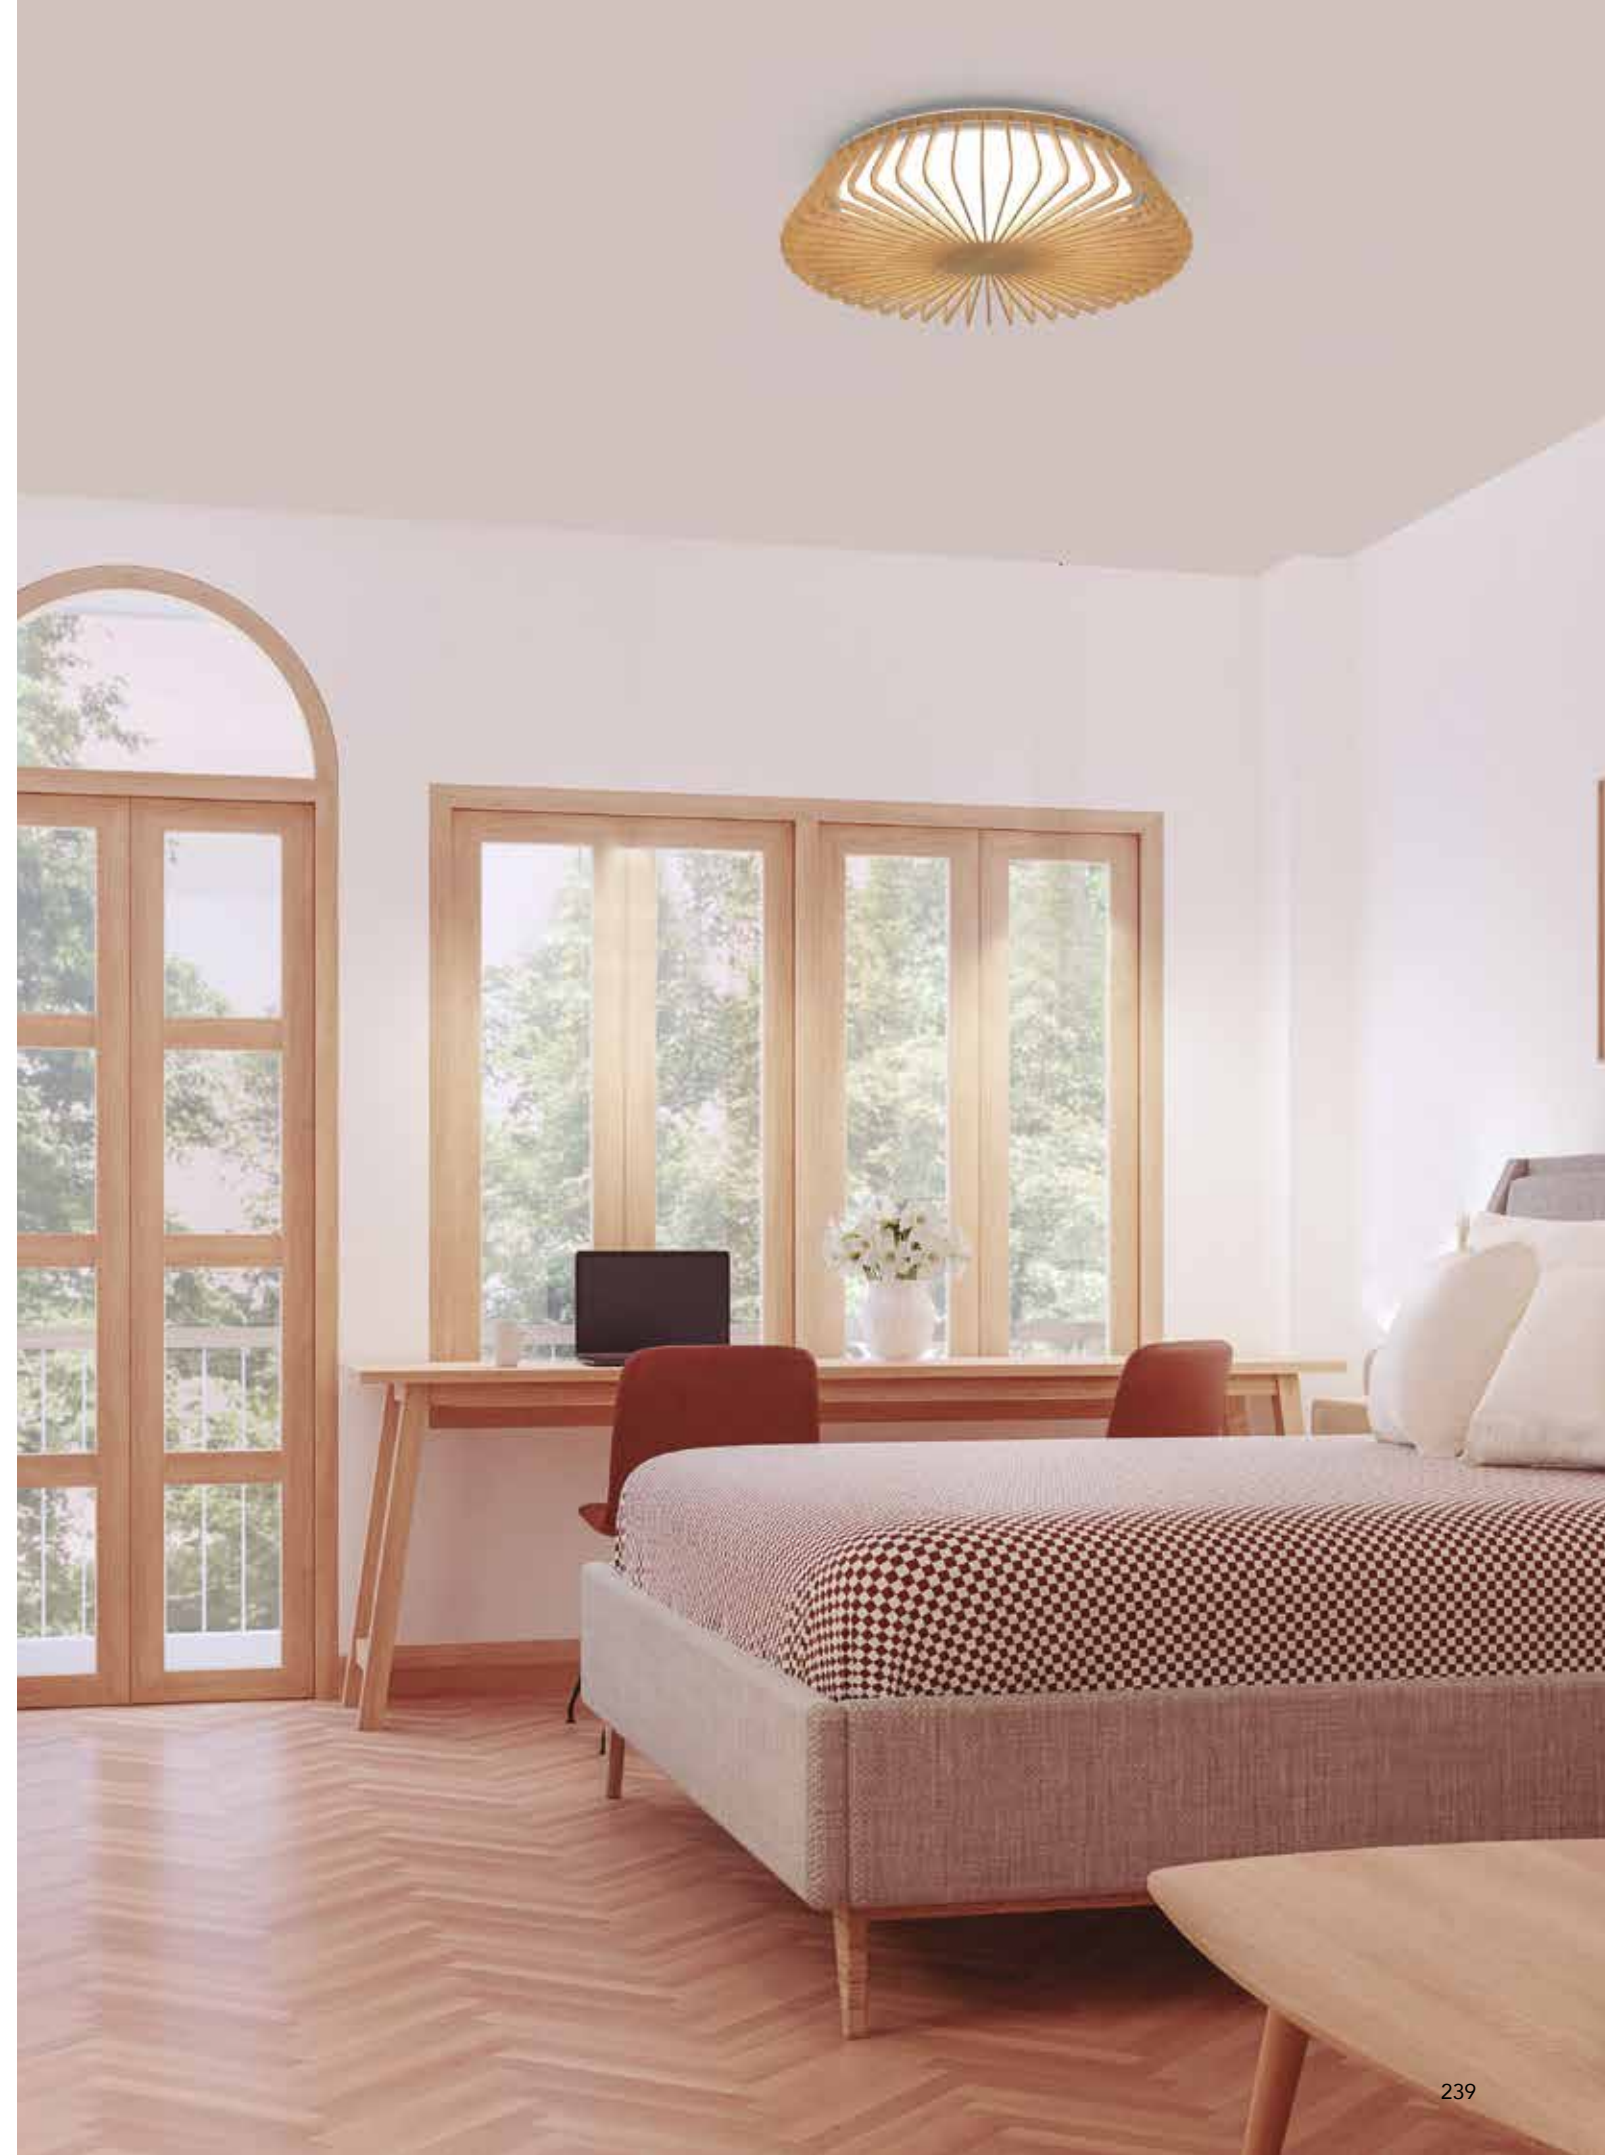

HIMALAYA

Plafón-Ceiling lamp

7966 Blanco-White
LED 56W 2700K-5000K 2500lm

7967 Madera-Wood
LED 56W 2700K-5000K 2500lm

7968 Negro-Black
LED 56W 2700K-5000K 2500lm

R00129

MODO DE USO

PC/Acrílico-PC/Acrylic 220-240V~ 50/60Hz CRI≥ 80-R00129 Incluido Registered N° 007663331-0019