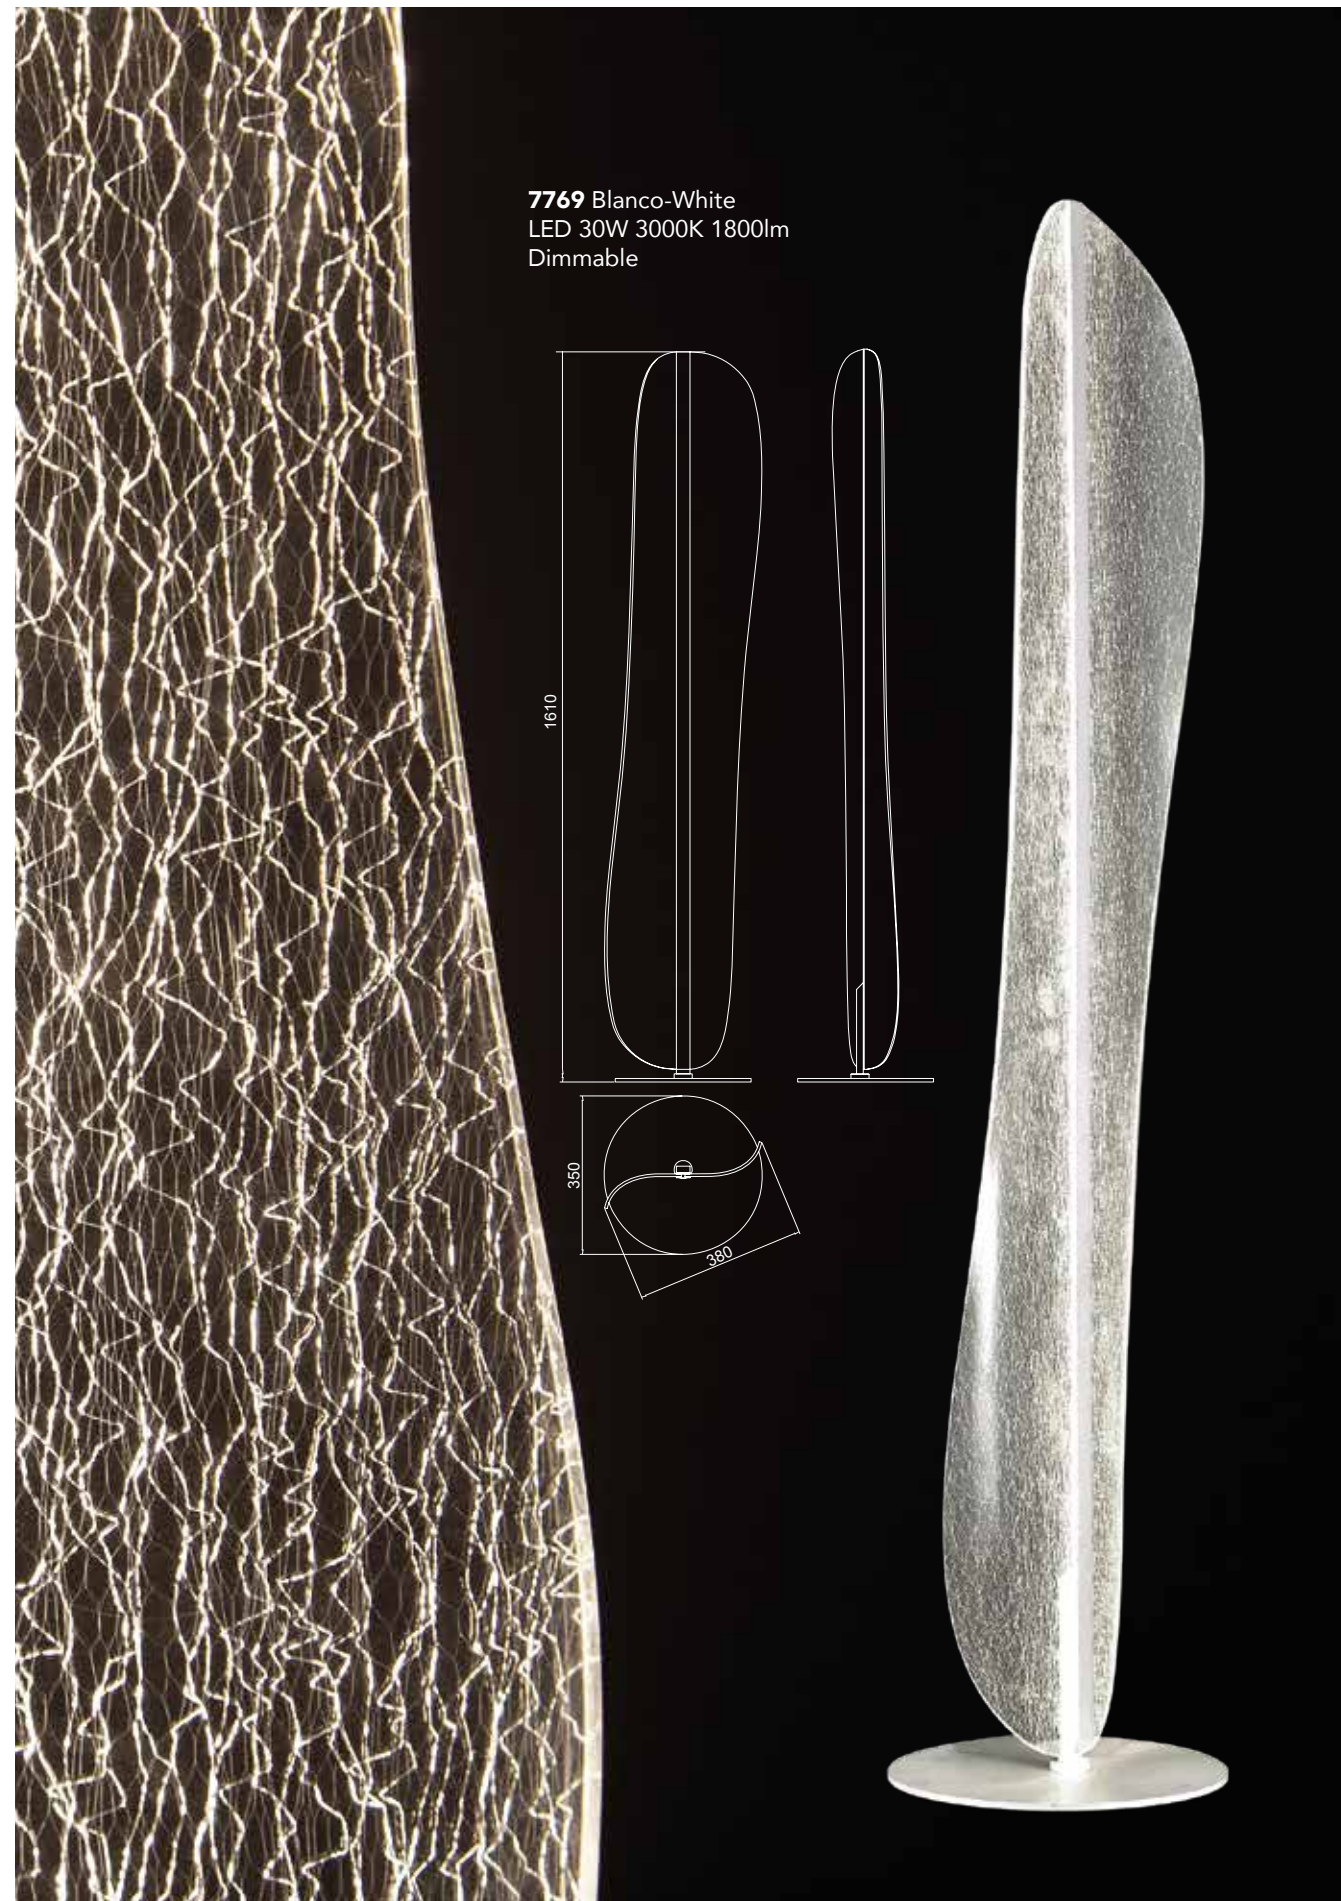

BIANCA

Metal/Acrílico-Metal/Acrylic 220-240V~ 50/60Hz CRI≥ 80