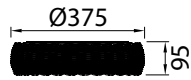

by José Ignacio Ballester

KILIMANJARO

Plafón-Ceiling lamp

8193 Ratan-Rattan
LED 50W 2700K-4000K-5000K 3800lm

8194 Ratan-Rattan
LED 36W 2700K-4000K-5000K 2450lm

8195 Ratan-Rattan
LED 24W 2700K-4000K-5000K 1700lm