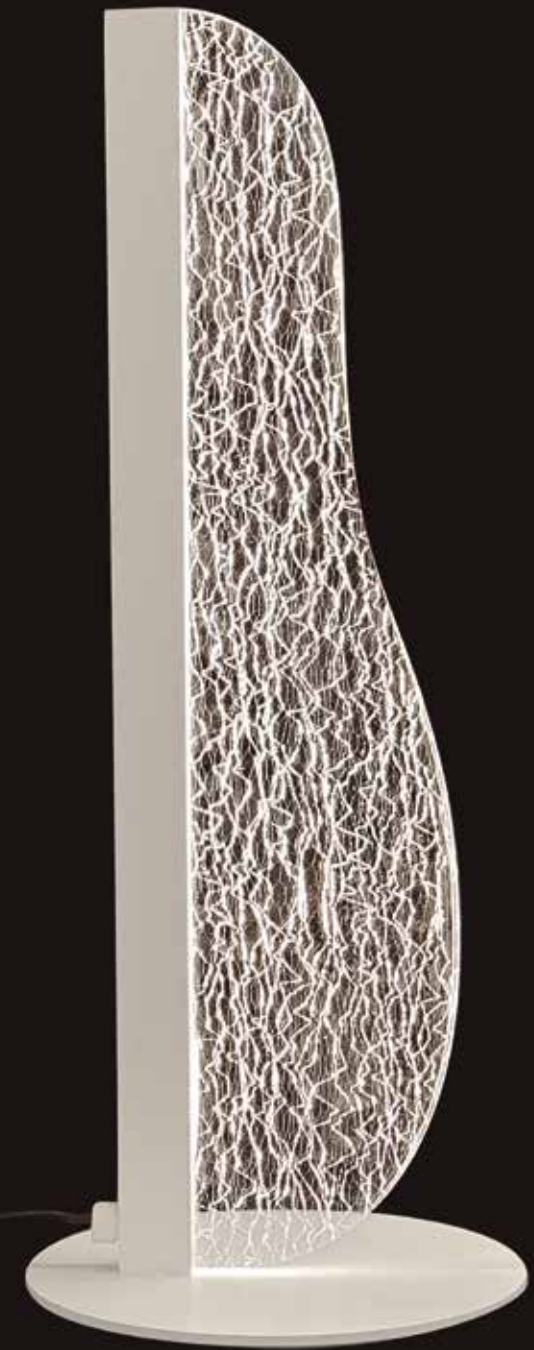

Metal/Acrílico-Metal/Acrylic 220-240V~ 50/60Hz CRI≥ 80

Metal/Acrílico-Metal/Acrylic 220-240V~ 50/60Hz CRI≥ 80