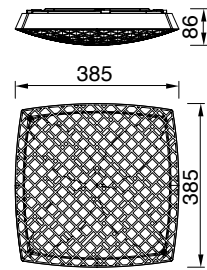

URBAN

7886 Blanco-White
LED 56W 2700K-5000K 4000lm