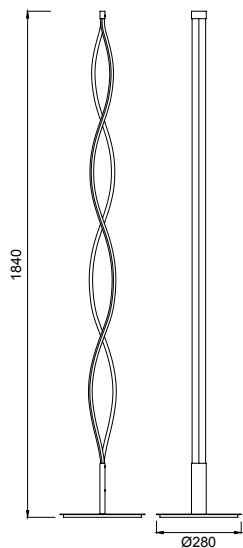

SÁHARA

4866 Plata cromo-Silver chrome
LED 28W 3000K 2200lm
Dimmable

4861 Plata cromo-Silver chrome
LED 20W 3000K 1470lm
Dimmable