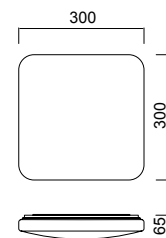

QUATRO II

Plafón-Ceiling lamp

6242 Blanco-White
LED 60W 3000K 3800lm

6241 Blanco-White
LED 45W 3000K 2800lm

6240 Blanco-White
LED 30W 3000K 1800lm

6245 Blanco-White
LED 60W 5000K 4000lm

6244 Blanco-White
LED 45W 5000K 3000lm

6243 Blanco-White
LED 30W 5000K 2000lm