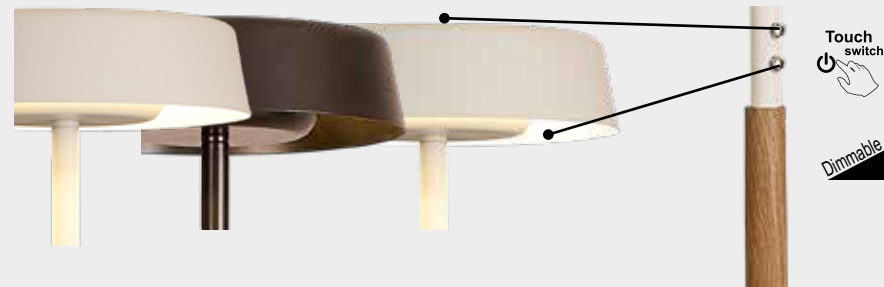

Acero-Steel 220-240V~ 50/60Hz CRI≥ 80

NOA II

by Santolaria

NOA II

8566 Blanco-White
LED 15+15W 3000K 2800lm

8567 Negro-Black
LED 15+15W 3000K 2800lm

8568 Blanco madera- Wood white
LED 15+15W 3000K 2800lm

MODO DE USO