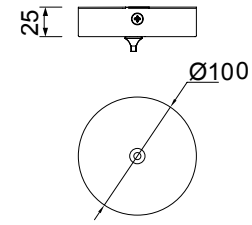

ELSA

FLORÓN DE TECHO 1L - CEILING CUP 1L

- **8260**
  Blanco-White
- **8270**
  Cromo-Chrome
- **8265**
  Oro-Gold
- **8514**
  Negro-Black