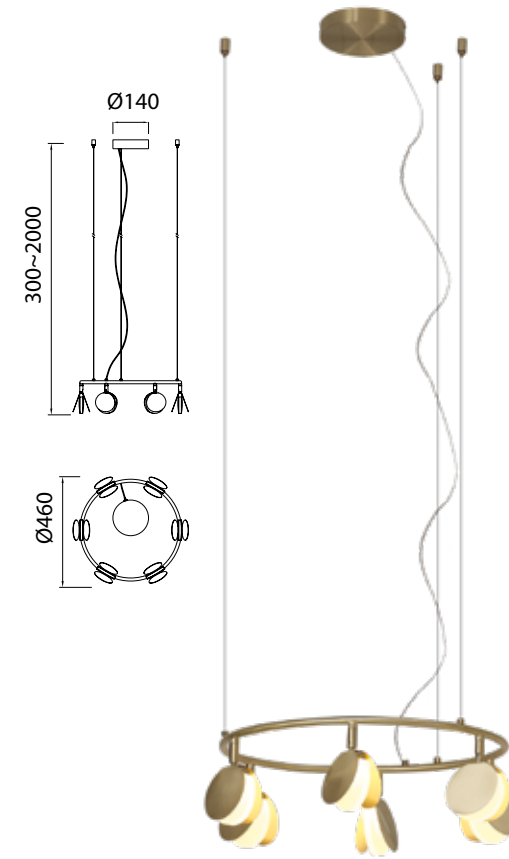

7235 Oro-Gold
LED 30W 3000K 2250lm

Metal-Metal 220-240V~ 50/60Hz CRI≥ 80 Registered N° 007663331-0006

SHELL

by Kuzurman Polina

SHELL

7355 Oro-Gold
LED 120W 3000K 6360lm

Metal-Metal 220-240V~ 50/60Hz CRI≥ 80

SHELL

Lámpara-Pendant lamp

7261 Oro-Gold
LED 40W 3000K 2120lm

7262 Oro-Gold
LED 30W 3000K 1590lm

7357 Oro-Gold
LED 60W 3000K 3180lm

Metal-Metal 220-240V~ 50/60Hz CRI≥ 80

SHELL

7260 Oro-Gold
LED 50W 3000K 2650lm