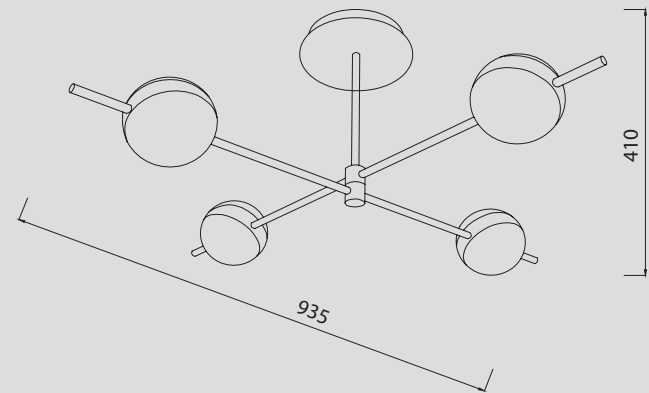

CUBA

7162 Oro/Negro-Gold/Black
LED 32W 3000K 2400lm

Metal/Acrílico-Metal/Acrylic 220-240V~ 50/60Hz CRI ≥80