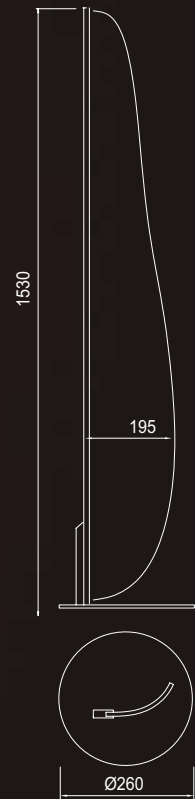

BIANCA

7838 Blanco-White
LED 20W 3000K 1200lm

7837 Blanco-White
LED 12W 3000K 700lm