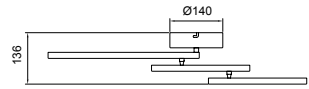

7231 Oro-Gold
LED 60W 3000K 4500lm

COLLAGE

Plafón/Ceiling lamp

7232 Negro-Black
LED 40W 3000K 3000lm

7233 Oro-Gold
LED 40W 3000K 3000lm

Aplique/Plafón/Wall Ceiling lamp

7234 Negro-Black
LED 30W 3000K 2250lm