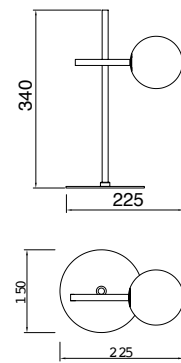

MODO DE USO

INCLUDED

INCLUDED