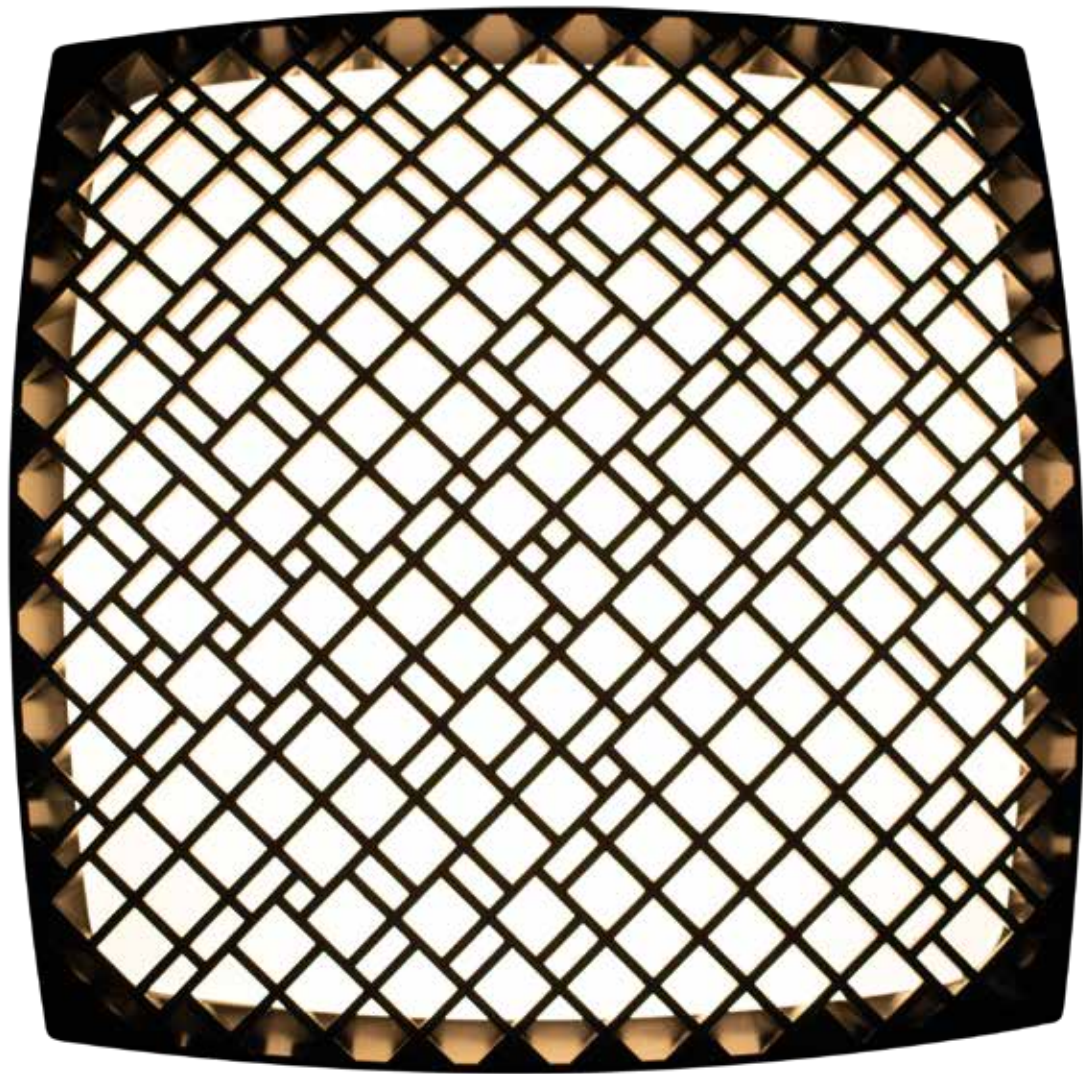

R00135

URBAN

by Santiago Sevillano Studio

URBAN

7886 Blanco-White
LED 56W 2700K-5000K 4000lm

7887 Negro-Black
LED 56W 2700K-5000K 4000lm

MODO DE USO

7888 Blanco-White
LED 80W 2700K-5000K 5200lm