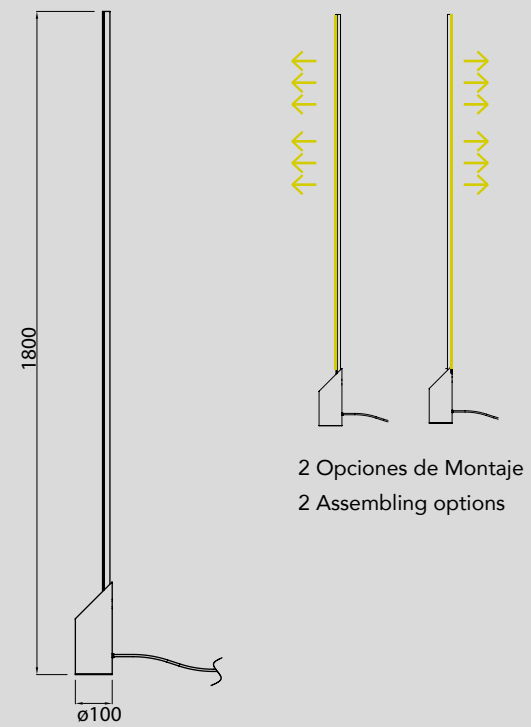

Acero/Steel 220-240V~ 50/60Hz CRI≥ 80

Acero/Steel 220-240V~ 50/60Hz CRI≥ 80