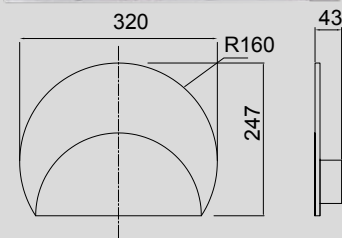

Acero/Steel 220-240V~ 50/60Hz CRI≥ 80

MÁRMOL

by Santiago Sevillano Studio

MÁRMOL

MÁRMOL

8502 Blanco-White
Decorado mármol/Decorated marble
LED 20W 3000K 1800lm

8503 Blanco-White
Decorado mármol/Decorated marble
LED 12W 3000K 1080lm