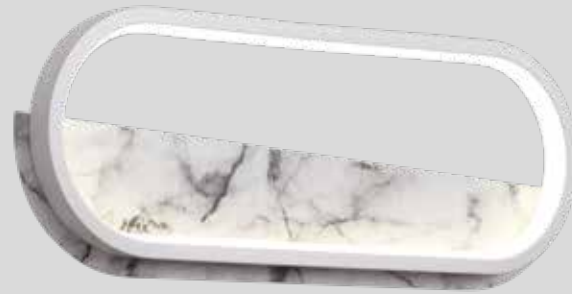

Acero/Steel 220-240V~ 50/60Hz CRI≥ 80

MÁRMOL

by Santiago Sevillano Studio

MÁRMOL

MÁRMOL

8502 Blanco-White
Decorado mármol/Decorated marble
LED 20W 3000K 1800lm

8503 Blanco-White
Decorado mármol/Decorated marble
LED 12W 3000K 1080lm