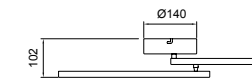

7235 Oro-Gold
LED 30W 3000K 2250lm

Metal-Metal 220-240V~ 50/60Hz CRI≥ 80 Registered N° 007663331-0006