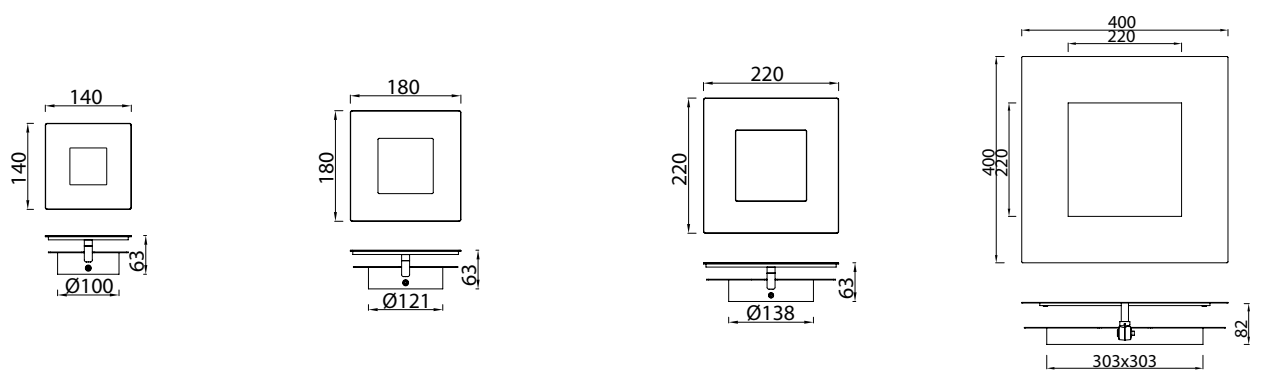

REFERENCE	K	LED WATT	LUMENS	FINISH	SIZES	MOTION-ROTATE
8110	3000K	12W	840lm	Blanco-White	140 x 140	
8111	3000K	12W	840lm	Blanco+Oro-White+Gold	140 x 140	
8112	3000K	12W	840lm	Negro+Oro-Black+Gold	140 x 140	
8113	3000K	12W	840lm	Corten+Oro-Corten+Gold	140 x 140	
8114	3000K	18W	1260lm	Blanco-White	180 x 180	
8115	3000K	18W	1260lm	Blanco+Oro-White+Gold	180 x 180	
8116	3000K	18W	1260lm	Negro+Oro-Black+Gold	180 x 180	
8117	3000K	18W	1260lm	Corten+Oro-Corten+Gold	180 x 180	
8118	3000K	24W	1680lm	Blanco-White	220 x 220	
8119	3000K	24W	1680lm	Blanco+Oro-White+Gold	220 x 220	
8120	3000K	24W	1680lm	Negro+Oro-Black+Gold	220 x 220	
8121	3000K	24W	1680lm	Corten+Oro-Corten+Gold	220 x 220	
8143	3000K	40W	2800lm	Blanco-White	400 x 400	
8144	3000K	40W	2800lm	Blanco+Oro-White+Gold	400 x 400	
8145	3000K	40W	2800lm	Negro+Oro-Black+Gold	400 x 400	
8146	3000K	40W	2800lm	Corten+Oro-Corten+Gold	400 x 400