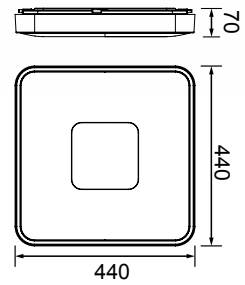

7927 Oro-Gold
LED 56W 2700K-5000K 2500lm

7922 Blanco-White
LED 56W 2700K-5000K 2500lm

7919 Blanco-White
LED 80W 2700K-5000K 3900lm

R00129

R00129

Metal/Acrílico/ABS-Metal/Acrylic/ABS 220-240V~ 50/60Hz CRI≥ 80 R00129 Incluido