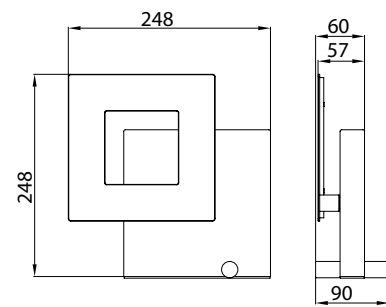

8520

Oro+Negro+Mármol
Gold+Black+Marble
LED 18W 3000K 1260lm