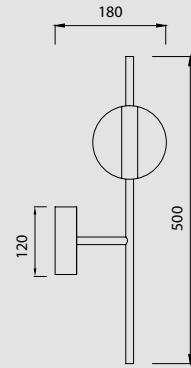

CUBA

7163 Oro/Negro-Gold/Black
LED 8W 3000K 600lm