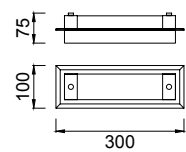

5534 Cromo-Chrome
LED 8W 4000K 680lm

Metal/Cristal-Metal/Crystal 220-240V~ 50/60Hz