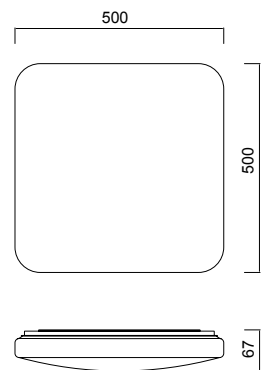

QUATRO II

Plafón-Ceiling lamp

6242 Blanco-White
LED 60W 3000K 3800lm

6241 Blanco-White
LED 45W 3000K 2800lm

6240 Blanco-White
LED 30W 3000K 1800lm

6245 Blanco-White
LED 60W 5000K 4000lm

6244 Blanco-White
LED 45W 5000K 3000lm

6243 Blanco-White
LED 30W 5000K 2000lm