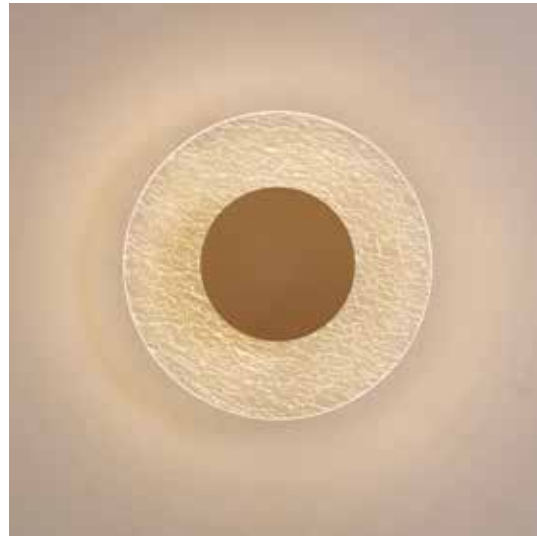

Aluminio+Metal/Aluminum+Metal 220-240V~ 50/60Hz CRI≥ 80

JEWEL

by Hugo Tejada

JEWEL

8073 Oro-Gold
LED 12W 3000K 750lm

8074 Blanco-White
LED 12W 3000K 750lm

8075 Oro-Gold
LED 30W 3000K 1600lm

8076 Blanco-White
LED 30W 3000K 1600lm