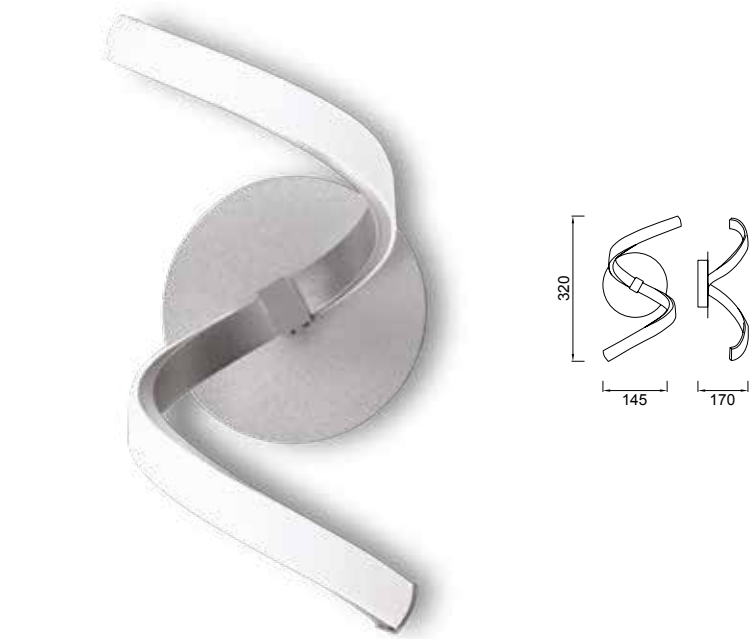

NUR

Aplique-Wall lamp/Sobremesa-Table lamp

5000 Plata cromo-Silver chrome
LED 10W 3000K 850lm
Dimmable Phase Cut

4985 Plata cromo-Silver chrome
LED 10W 3000K 850lm

5366 Forja-Brown oxide
LED 15W 2800K 1200lm