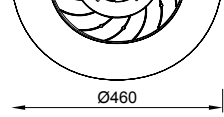

7976 Blanco-White
LED 50W 5000K 4300lm

MODO DE USO