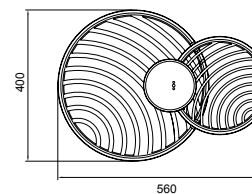

7235 Oro-Gold
LED 30W 3000K 2250lm

Metal-Metal 220-240V~ 50/60Hz CRI≥ 80 Registered N° 007663331-0006