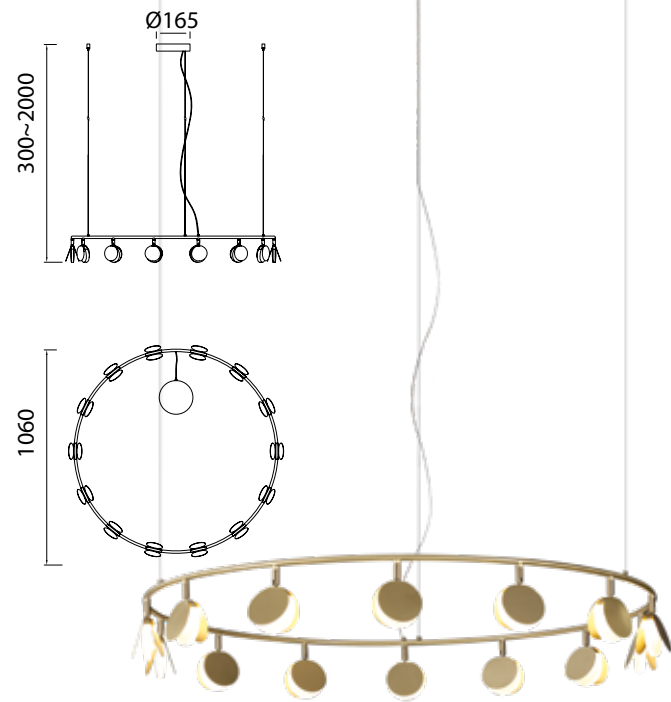

SHELL

Lámpara-Pendant lamp

7261 Oro-Gold
LED 40W 3000K 2120lm

7262 Oro-Gold
LED 30W 3000K 1590lm

7357 Oro-Gold
LED 60W 3000K 3180lm

Metal-Metal 220-240V~ 50/60Hz CRI≥ 80

SHELL

7260 Oro-Gold
LED 50W 3000K 2650lm