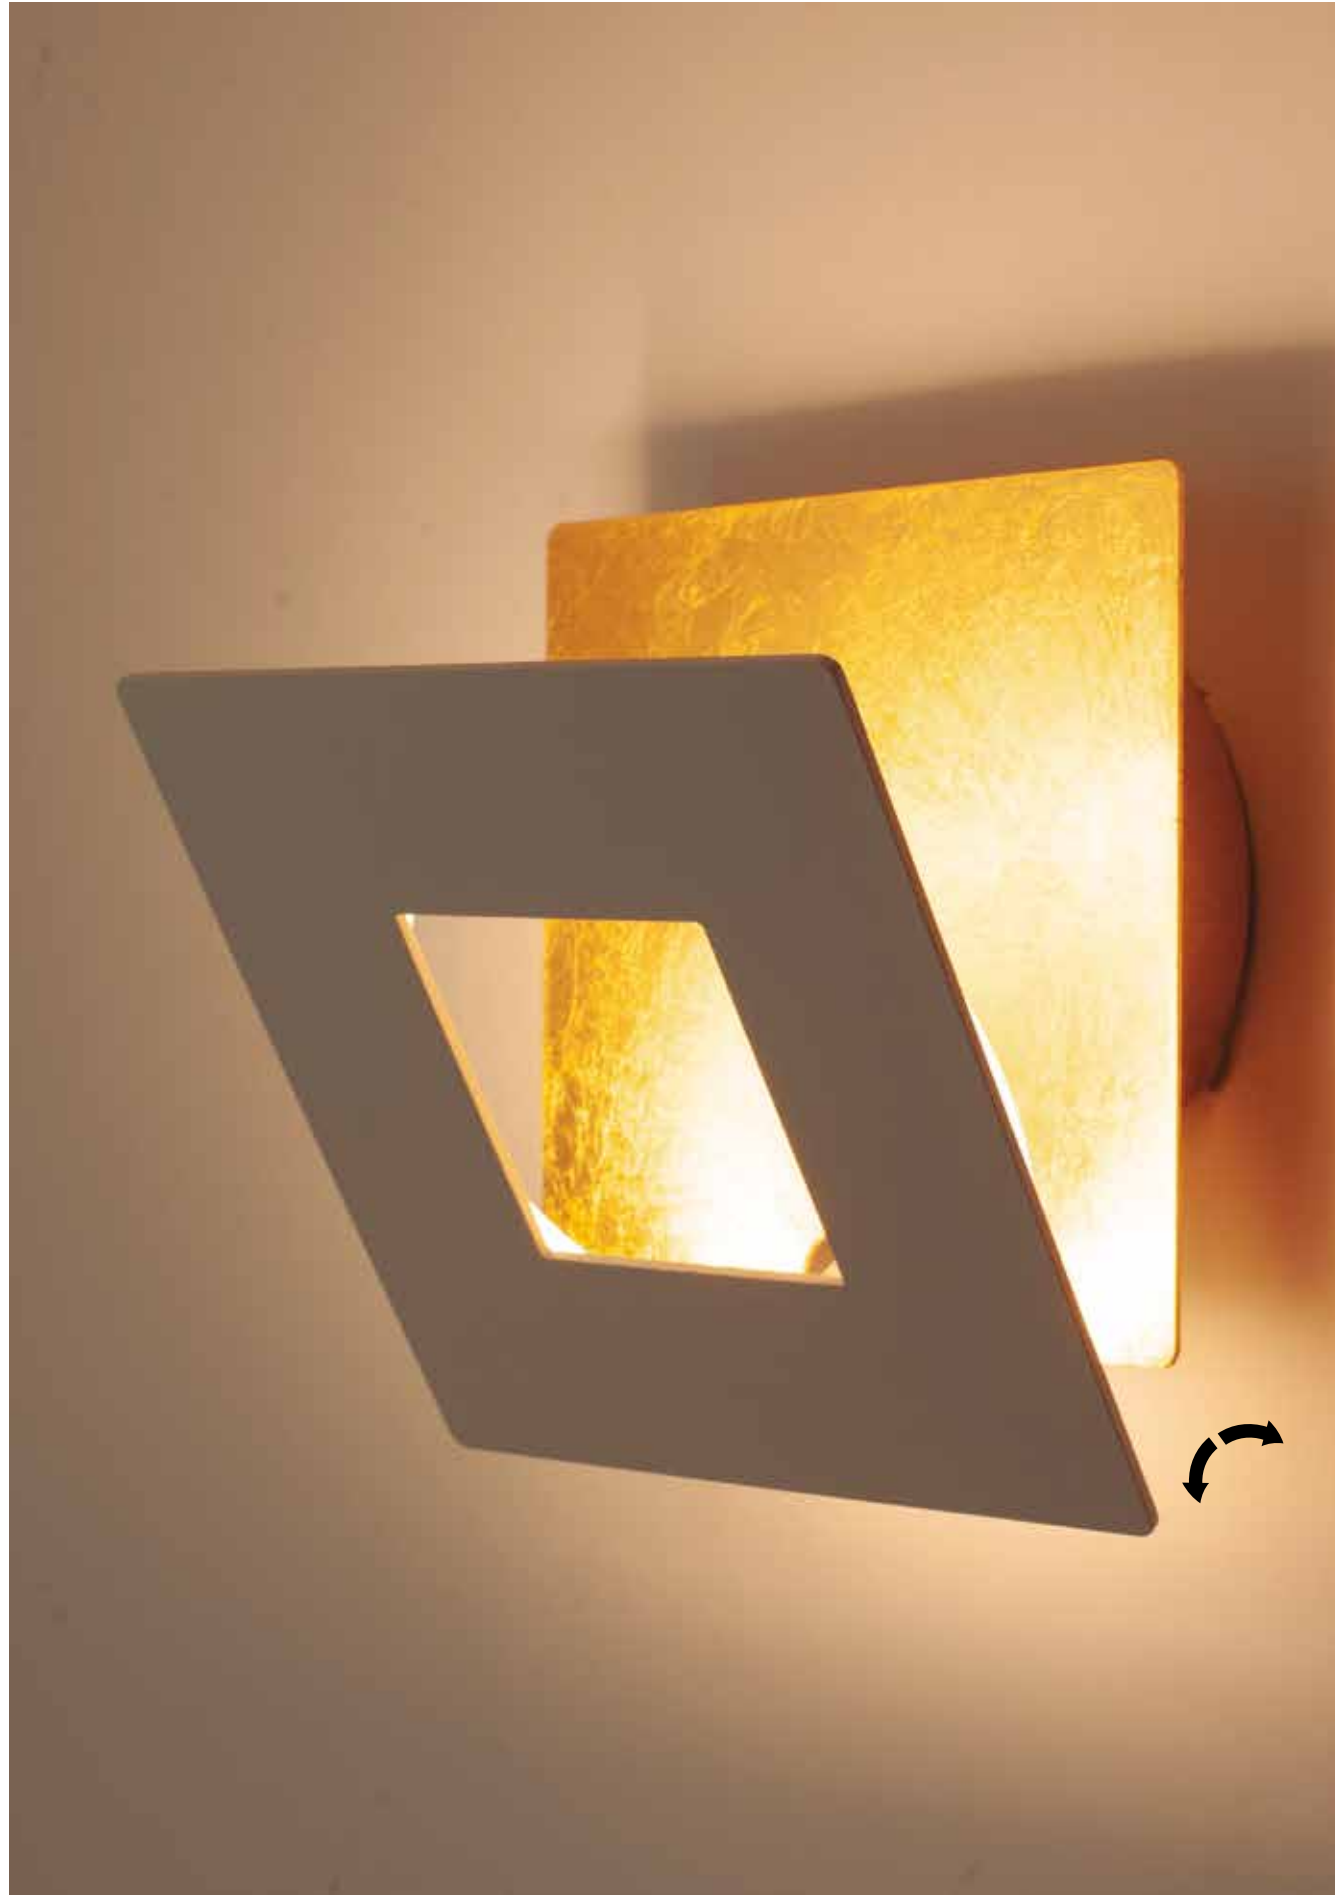

8163 Corten+oro-Corten+gold
LED 48W 3000K 3360lm

Aluminio-Aluminium 220-240V~ 50/60Hz CRI≥ 80

DALIA

DALIA

Aplique-Wall lamp

Aplique/Wall lamp

Blanco-White Blanco+Oro-White+Gold Negro+Oro-Black+Gold Corten+Oro-Corten+Gold