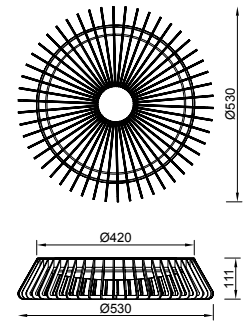

R00129

HIMALAYA

Plafón-Ceiling lamp

7966 Blanco-White
LED 56W 2700K-5000K 2500lm

7967 Madera-Wood
LED 56W 2700K-5000K 2500lm

7968 Negro-Black
LED 56W 2700K-5000K 2500lm

R00129

MODO DE USO