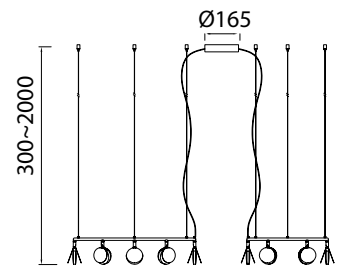

7356 Oro-Gold
LED 70W 3000K 3710lm

Metal-Metal 220-240V~ 50/60Hz CRI≥ 80