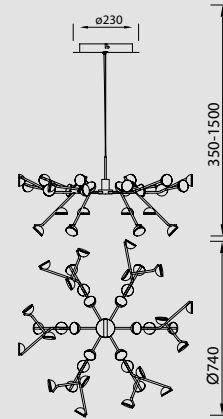

ADN

by Mantra Team

ADN

6260 Blanco mate-Matte white
LED 100W 3000K 7250lm

8651 Blanco mate-Matte white
LED 108W 3000K 7250lm
Dimmable

6262 Blanco mate-Matte white
LED 36W 3000K 2150lm

6261 Blanco mate-Matte white
LED 72W 3000K 4450lm