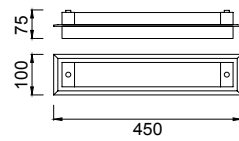

5533 Cromo-Chrome
LED 13W 4000K 1100lm