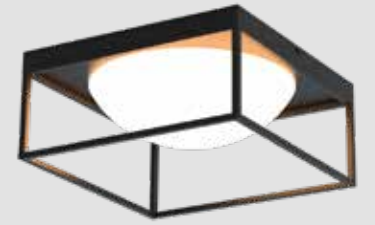

Plafón-Ceiling lamp

7602 Negro-Black
3Lx E27 (no incl)