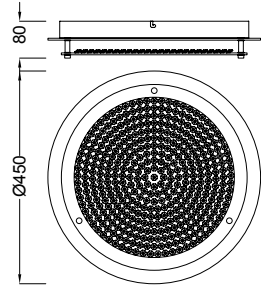

CRYSTAL LED MIRROR

5092 Cromo-Chrome
LED 21W 4000K 2100lm