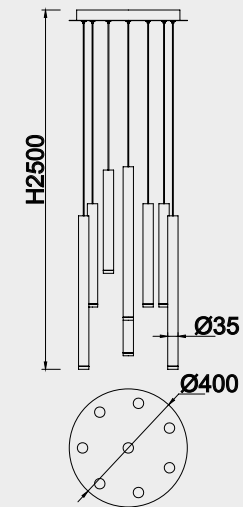

8082 Multicolor-Multicolour
LED 48W 3000K 3360lm

- 2 × Blanco-White
- 2 × Negro-Black
- 2 × Oro-Gold
- 2 × Corten-Corten

Color cable-Color wire
Transparente-Transparent

Longitud cable-Wire length
8 x 2m