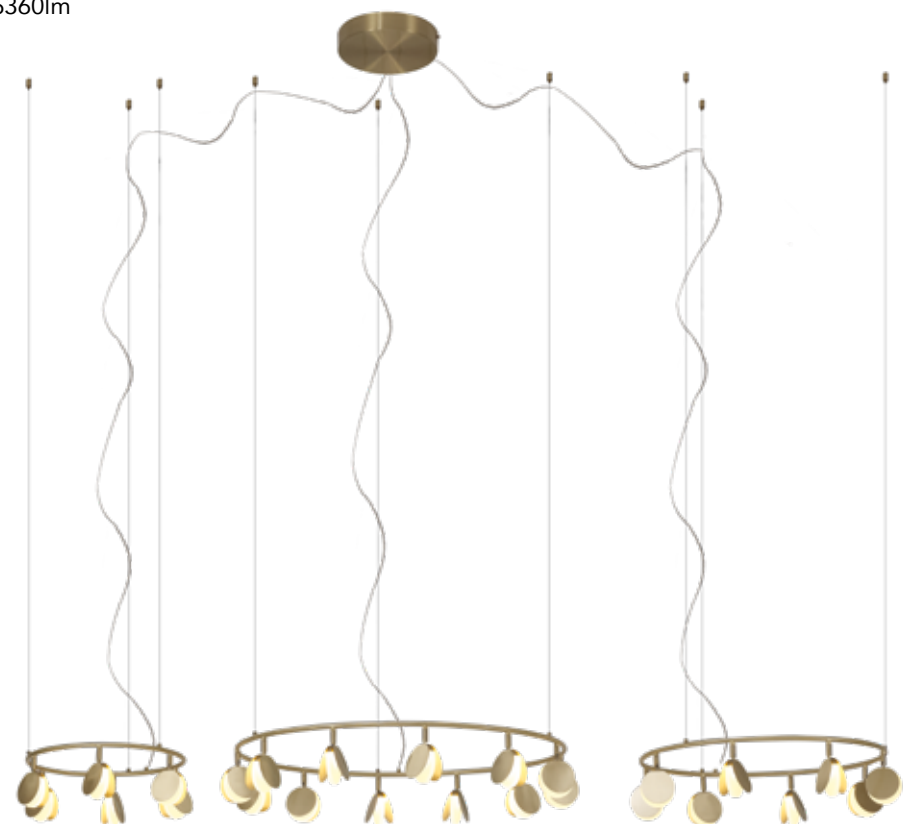

7235 Oro-Gold
LED 30W 3000K 2250lm

Metal-Metal 220-240V~ 50/60Hz CRI≥ 80 Registered N° 007663331-0006

SHELL

by Kuzurman Polina

SHELL

7355 Oro-Gold
LED 120W 3000K 6360lm

Metal-Metal 220-240V~ 50/60Hz CRI≥ 80

SHELL

Lámpara-Pendant lamp

7261 Oro-Gold
LED 40W 3000K 2120lm

7262 Oro-Gold
LED 30W 3000K 1590lm

7357 Oro-Gold
LED 60W 3000K 3180lm

Metal-Metal 220-240V~ 50/60Hz CRI≥ 80

SHELL

7260 Oro-Gold
LED 50W 3000K 2650lm