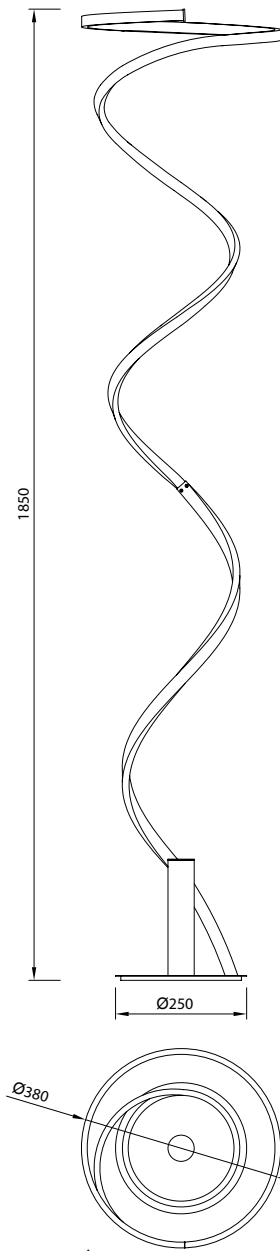

HELIX

Pie de salón-Floor lamp

6101 Cuero satinado-Satin antique
LED 42W 3000K 3360lm
Dimmable

6102 Blanco cromo-White chrome
LED 42W 3000K 3360lm
Dimmable

6100 Plata cromo-Silver chrome
LED 42W 3000K 3360lm
Dimmable

Aluminio/Acero/Acrílico-Aluminum/Steel/Acrylic 220-240V~ 50/60Hz CRI≥ 80 Registered N° 004721413-001