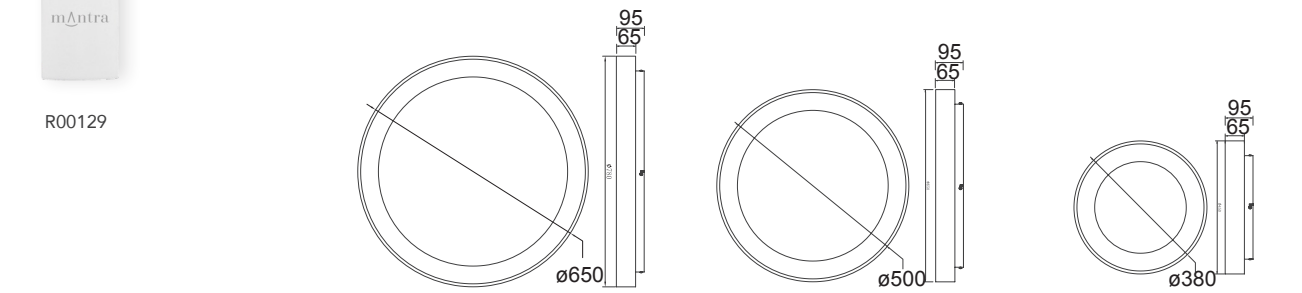

warm white 2700K natural 4000K cool white 5000K
Dimmable
Remote Control RF
ON / OFF 30,000
LED life / LED life 30,000 h
LED INCLUDED
5 años de garantía LED
IP20