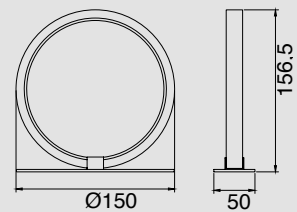

7195 Blanco-White
LED 8W 3000K 380lm

7145 Negro-Black
LED 8W 3000K 380lm