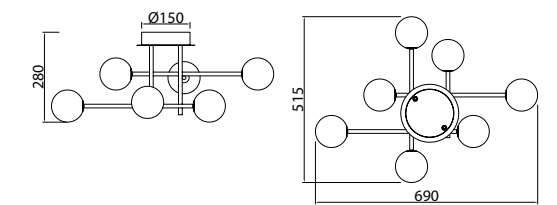

R09243 LED G4 5W 3000K 500lm (incl)

INCLUDED

Metal/Cristal-Metal/Glass 220-240V~ 50/60Hz CRI≥ 80 G4 máx. 5W LED Incluido- Registered N° 008435580-0001