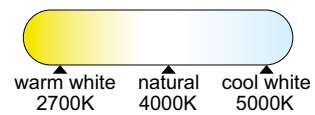

KILIMANJARO

Plafón-Ceiling lamp

8193 Ratan-Rattan
LED 50W 2700K-4000K-5000K 3800lm

8194 Ratan-Rattan
LED 36W 2700K-4000K-5000K 2450lm

8195 Ratan-Rattan
LED 24W 2700K-4000K-5000K 1700lm

MODO DE USO