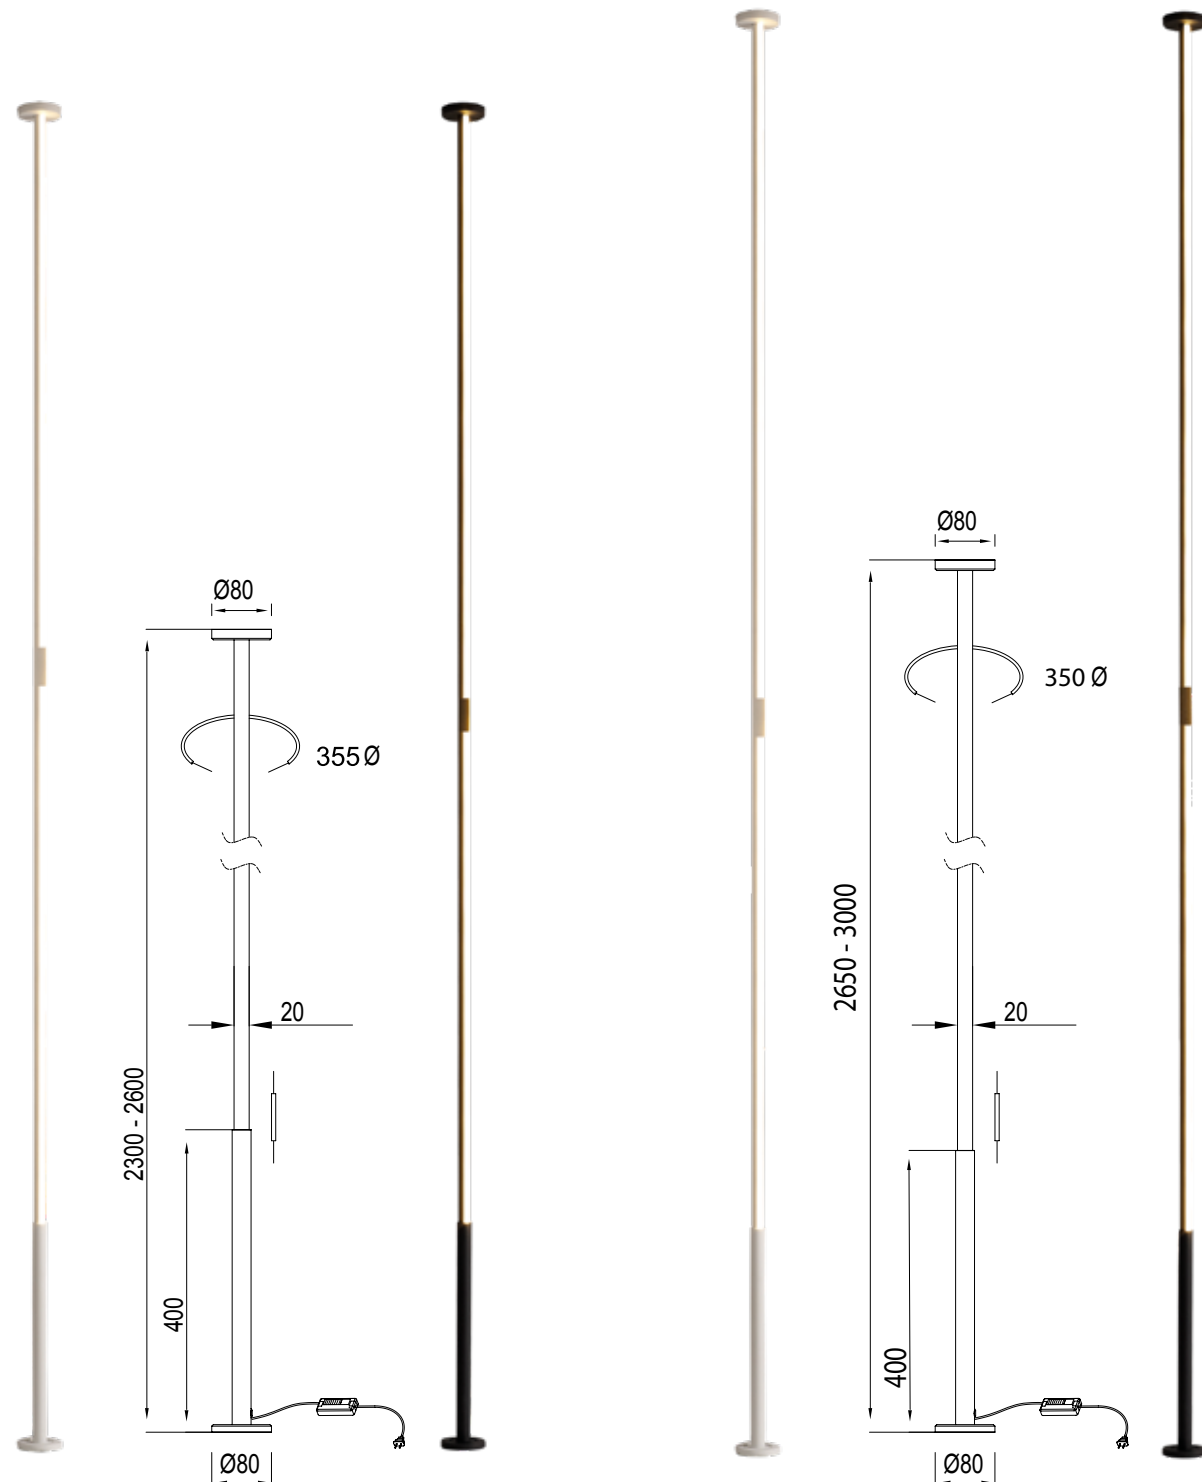

Acero/Steel 220-240V~ 50/60Hz CRI≥ 80

VERTICAL

7358 Blanco-White
LED 36W 3000K 2160lm

7359 Negro-Black
LED 36W 3000K 2160lm

7353 Blanco-White
LED 40W 3000K 2400lm

7354 Negro-Black
LED 40W 3000K 2400lm

Acero/Steel 220-240V~ 50/60Hz CRI≥ 80