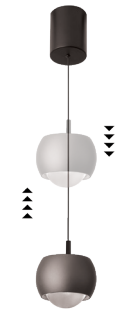

8407 Cromo negro-Black chrome

8408 Café-Coffee

8406 Negro-Black

ROLLER

ROLLER

ROLLER

8409 Naranja-Orange
LED 12W 3000K 450lm

8411 Café-Coffee
LED 12W 3000K 450lm

8412 Cromo negro-Black chrome
LED 12W 3000K 450lm

8405 Blanco-White
LED 12W 3000K 1000lm

8406 Negro-Black
LED 12W 3000K 1000lm

8407 Cromo negro-Black chrome
LED 12W 3000K 1000lm

8408 Café-Coffee
LED 12W 3000K 1000lm