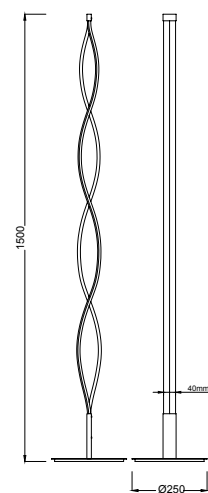

SÁHARA

4866 Plata cromo-Silver chrome
LED 28W 3000K 2200lm
Dimmable

4861 Plata cromo-Silver chrome
LED 20W 3000K 1470lm
Dimmable