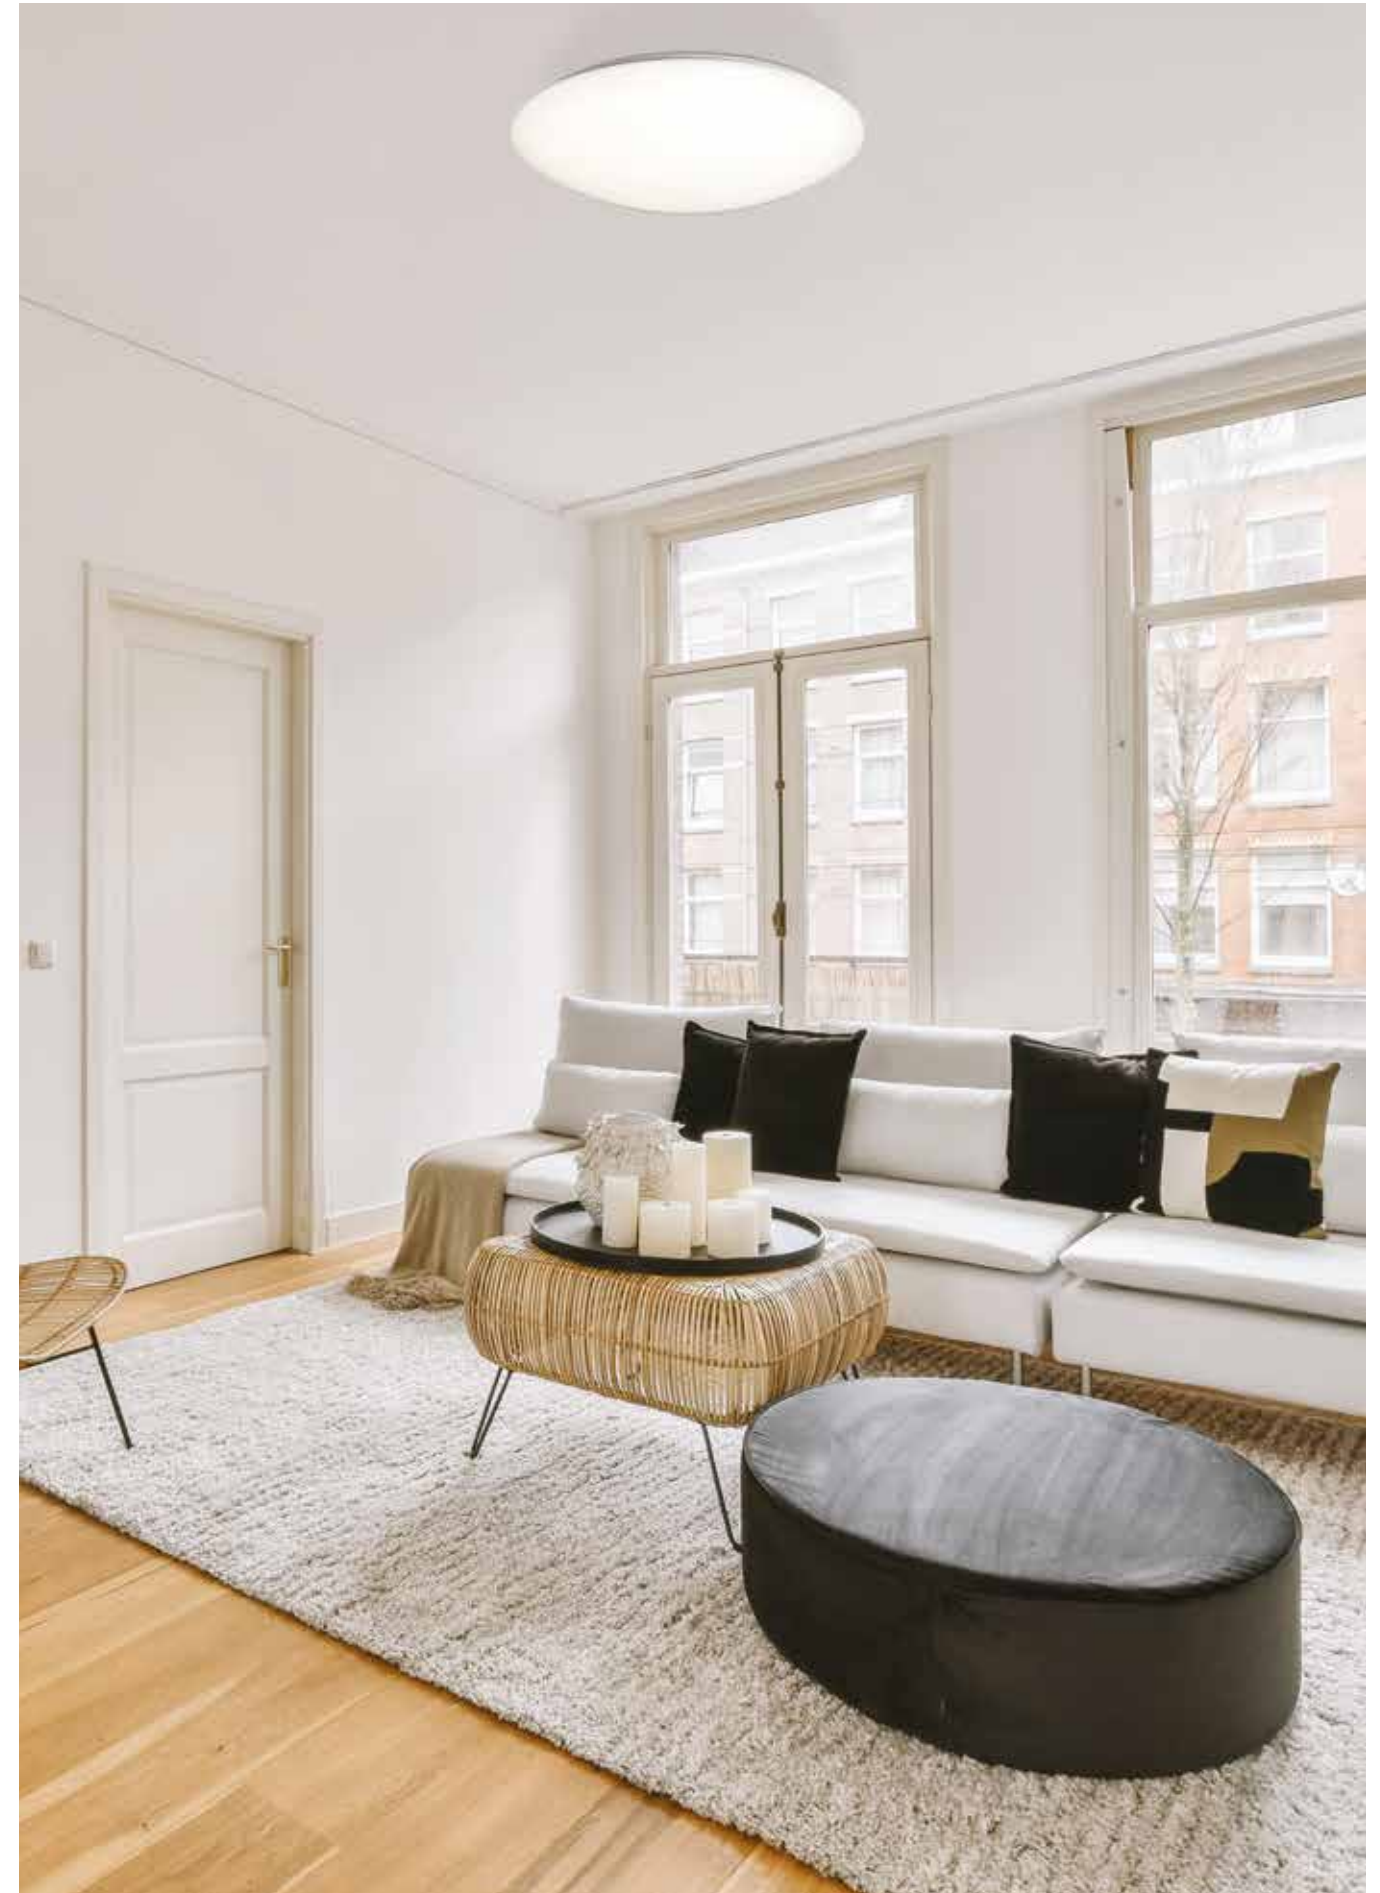

ZERO E27

Metal/Acrílico-Metal/Acrylic 100-240V~ 50/60Hz