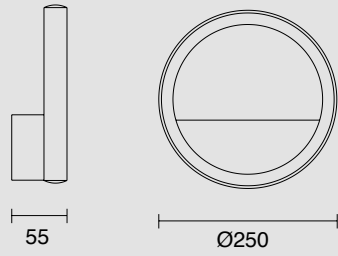

KITESURF

8597 Blanco-White
LED 8W 3000K 640lm

8593 Negro-Black
LED 8W 3000K 640lm