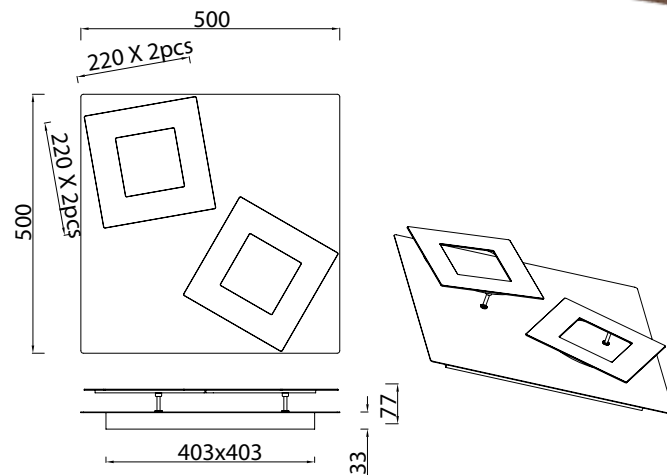

8163 Corten+oro-Corten+gold
LED 48W 3000K 3360lm

Aluminio-Aluminium 220-240V~ 50/60Hz CRI≥ 80