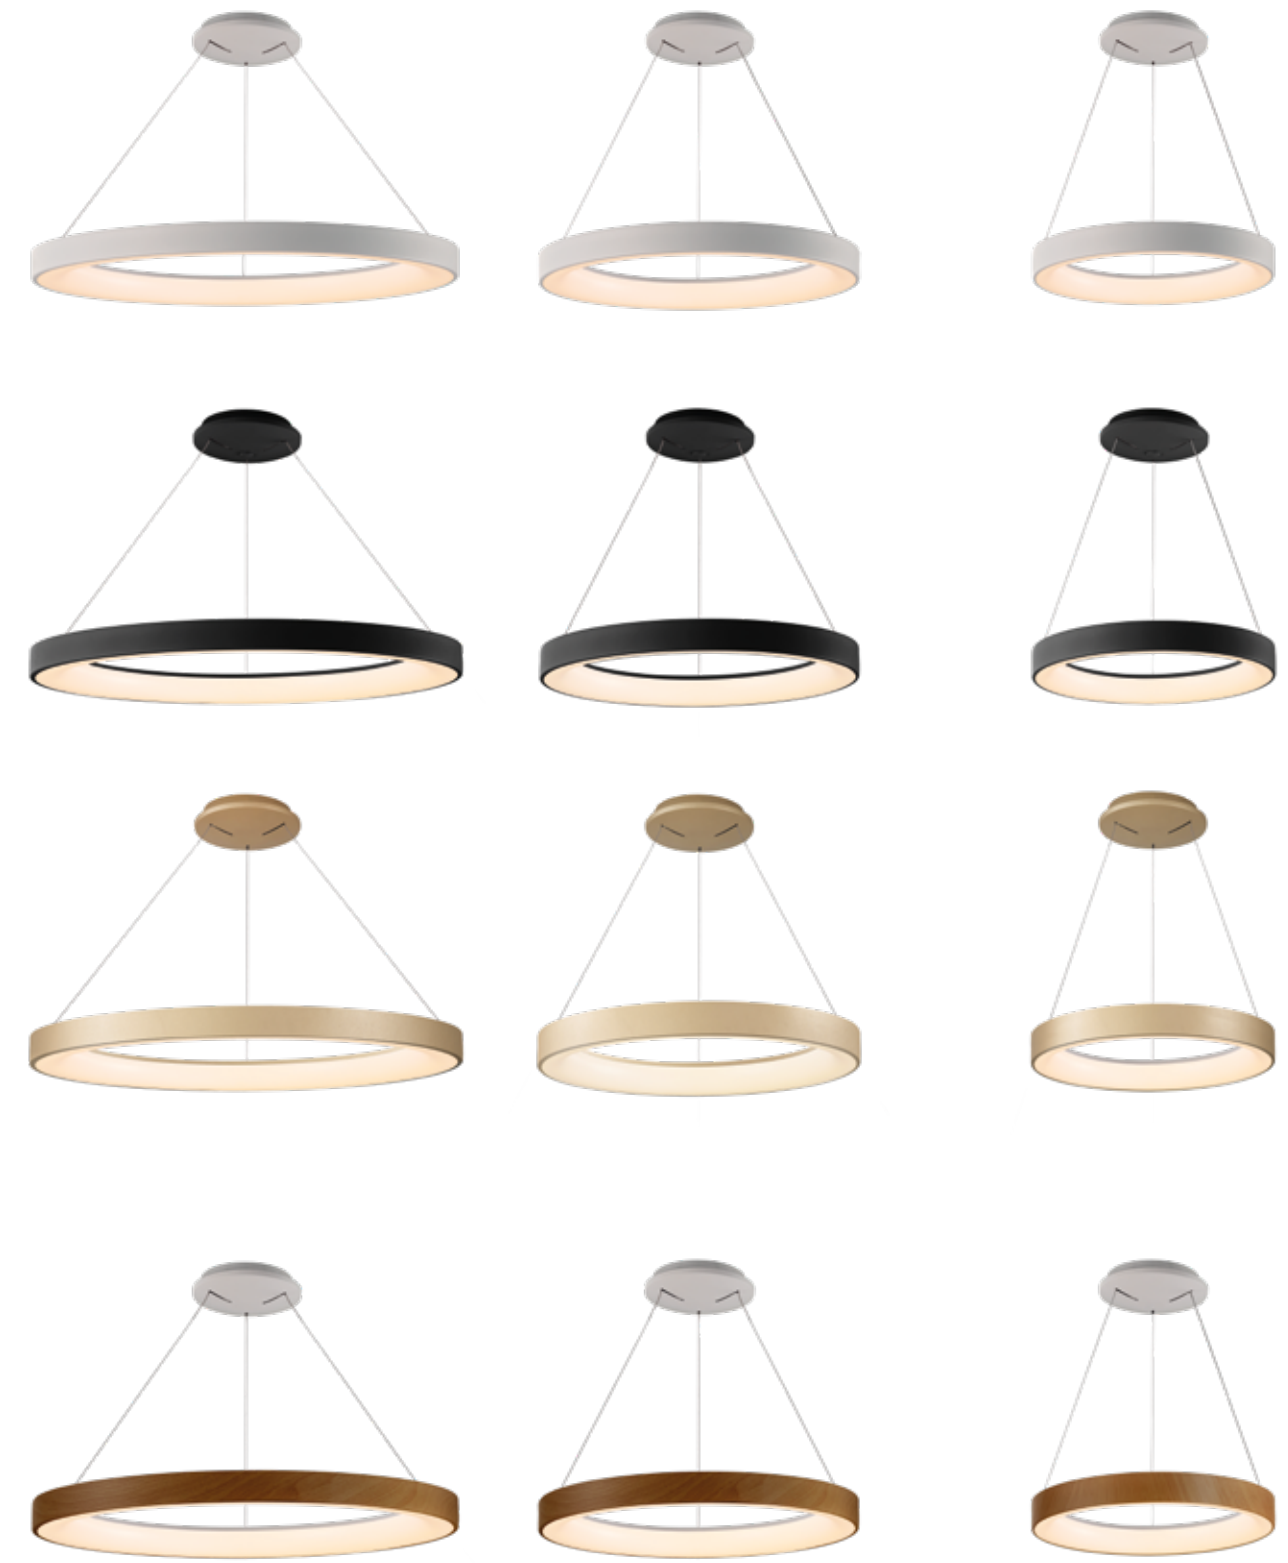

warm white 2700K
natural 4000K
cool white 5000K
Dimmable
Remote Control RF
ON / OFF 30.000
LED life / LED life 30.000 h
LED INCLUDED
5 años WARRANTY GARANTIA LED
IP20

Metal/Acrílico-Metal/Acrylic 220-240V~ 50/60Hz CRI≥ 80 -R00129 Incluido