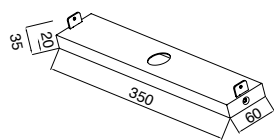

7676 Aplique +7714 Elevador
7676 Aplique

7674 Aplique +7713 Elevador
7676 Aplique
7676 Aplique

7674 Negro-Black
LED 49W 3000K 2740lm

7676 Negro-Black
LED 38,5W 3000K 2250lm

7678 Negro-Black
LED 21,5W 3000K 1130lm

7675 Negro-Black
LED 49W 3000K 2740lm
Dimmable Phase Cut

7677 Negro-Black
LED 38,5W 3000K 2250lm
Dimmable Phase Cut

7679 Negro-Black
LED 21,5W 3000K 1130lm
Dimmable Phase Cut

Accesorio elevador para hacer combinaciones
Lifting accessory for combinations

7713 Negro-Black

7714 Negro-Black

7715 Negro-Black

MODO DE USO