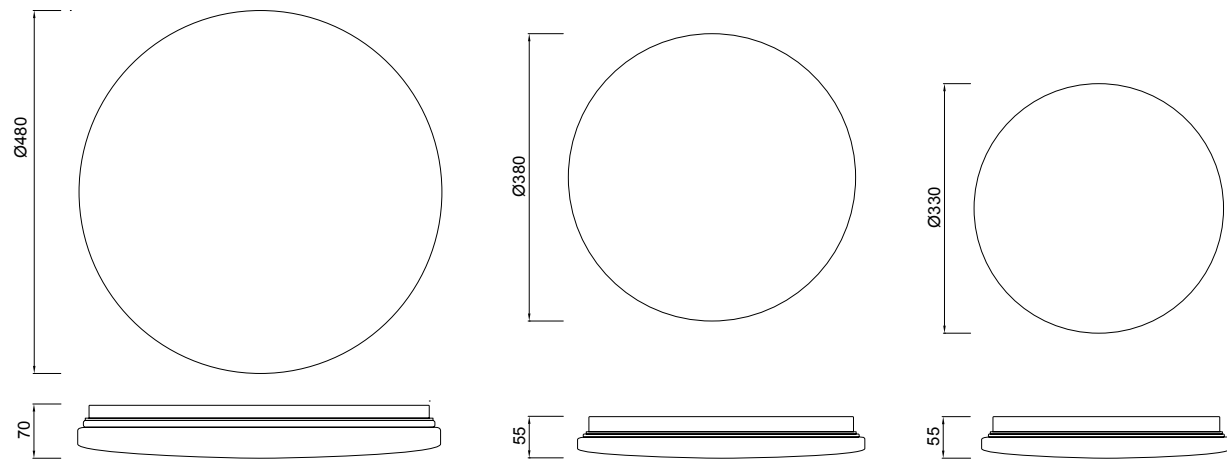

5941 Blanco-White
LED 50W 5000K 3800lm

5943 Blanco-White
LED 36W 5000K 2450lm

5945 Blanco-White
LED 24W 5000K 1700lm

ZERO E27

5410 Blanco-White
5L x E27 máx. 20W (no incl)

5411 Blanco-White
3L x E27 máx. 20W (no incl)