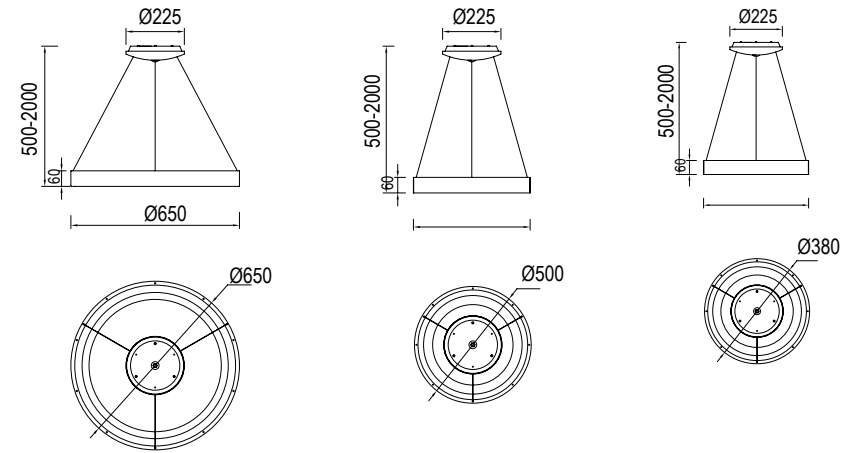

NISEKO II

REF	COLOR	LED	TEMP. COLOR	DIMMABLE	LÚMENES	(ø):	(h):	MANDO	APP
8625	Blanco-White	30W	2700K-5000K	▲	2250lm	Ø380	500-2000	R00129	MANTRA
8626	Negro-Black	30W	2700K-5000K	▲	2250lm	Ø380	500-2000	R00129	MANTRA
8627	Oro-Gold	30W	2700K-5000K	▲	2250lm	Ø380	500-2000	R00129	MANTRA
8628	Madera-Wood	30W	2700K-5000K	▲	2250lm	Ø380	500-2000	R00129	MANTRA
8570	Blanco-White	40W	2700K-5000K	▲	2950lm	Ø500	500-2000	R00129	MANTRA
8572	Negro-Black	40W	2700K-5000K	▲	2950lm	Ø500	500-2000	R00129	MANTRA
8574	Oro-Gold	40W	2700K-5000K	▲	2950lm	Ø500	500-2000	R00129	MANTRA
8576	Madera-Wood	40W	2700K-5000K	▲	2950lm	Ø500	500-2000	R00129	MANTRA
8569	Blanco-White	50W	2700K-5000K	▲	3760lm	Ø650	500-2000	R00129	MANTRA
8571	Negro-Black	50W	2700K-5000K	▲	3760lm	Ø650	500-2000	R00129	MANTRA
8573	Oro-Gold	50W	2700K-5000K	▲	3760lm	Ø650	500-2000	R00129	MANTRA
8575	Madera-Wood	50W	2700K-5000K	▲	3760lm	Ø650	500-2000	R00129	MANTRA

R00129