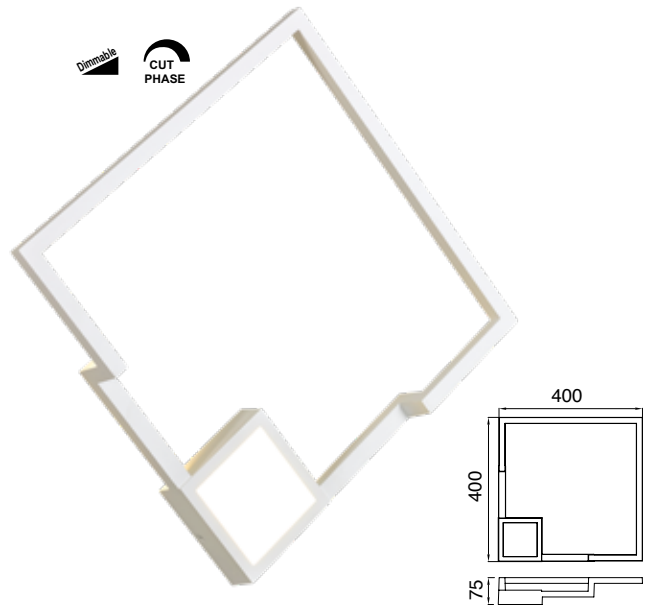

7668 Blanco-White
LED 25W 3000K 1370lm

7669 Blanco-White
LED 25W 3000K 1370lm
Dimmable Phase Cut